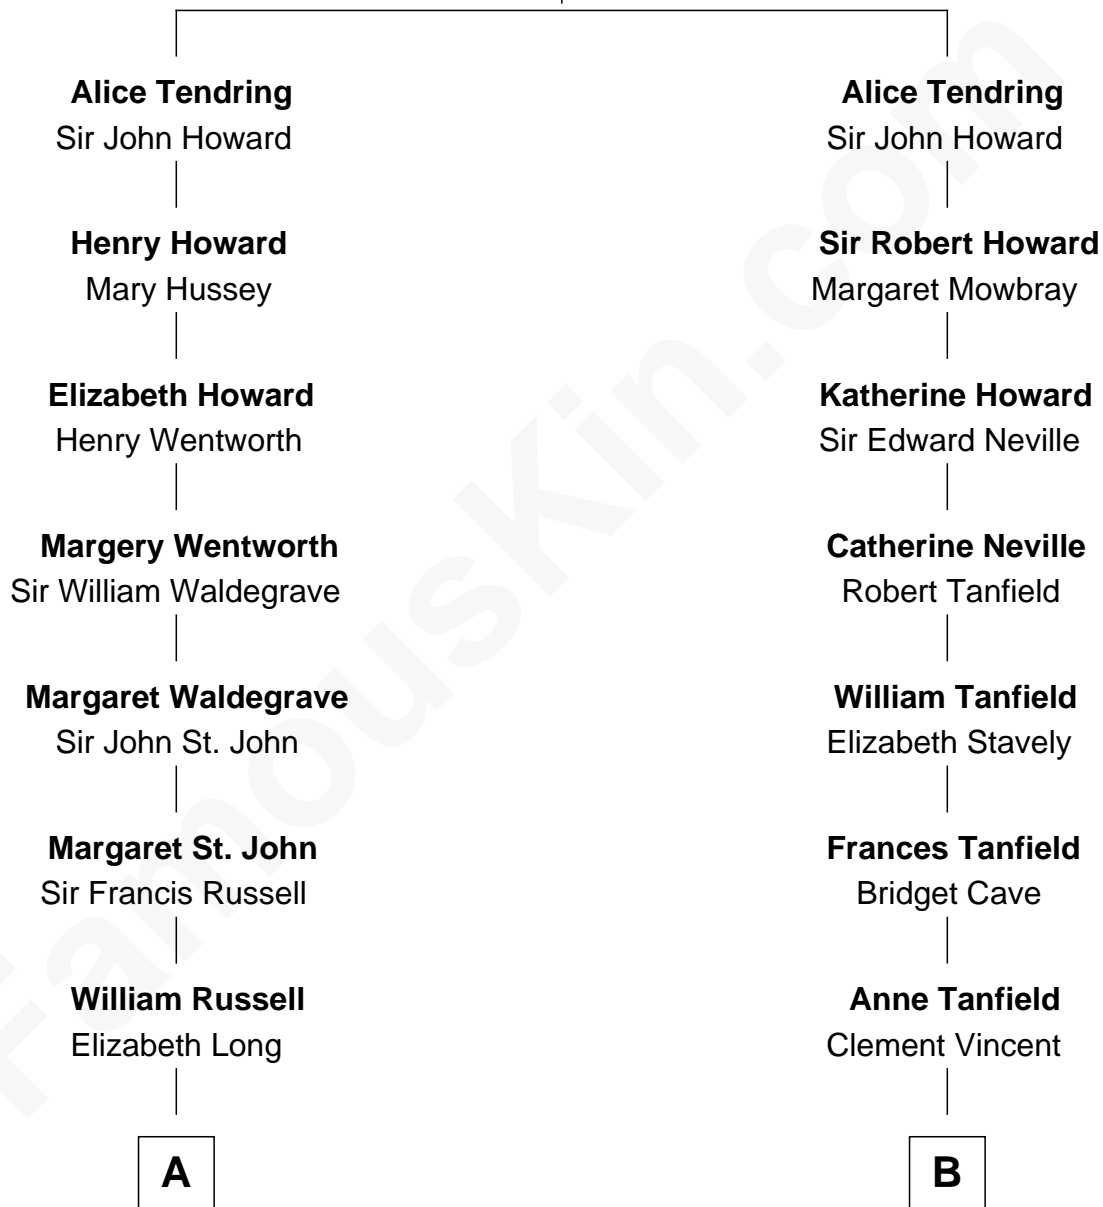

FamousKin.com Relationship Chart of

Prince Harry

Duke of Sussex

14th cousin 5 times removed of

Henry Lee III

9th Governor of Virginia

Sir William Tending

Katherine Mylde

C

Edward John Spencer
Frances Ruth Burke Roche

Princess Diana Frances Spencer
Charles III, King of the United Kingdom

Prince Harry
Duke of Sussex

FamousKin.com