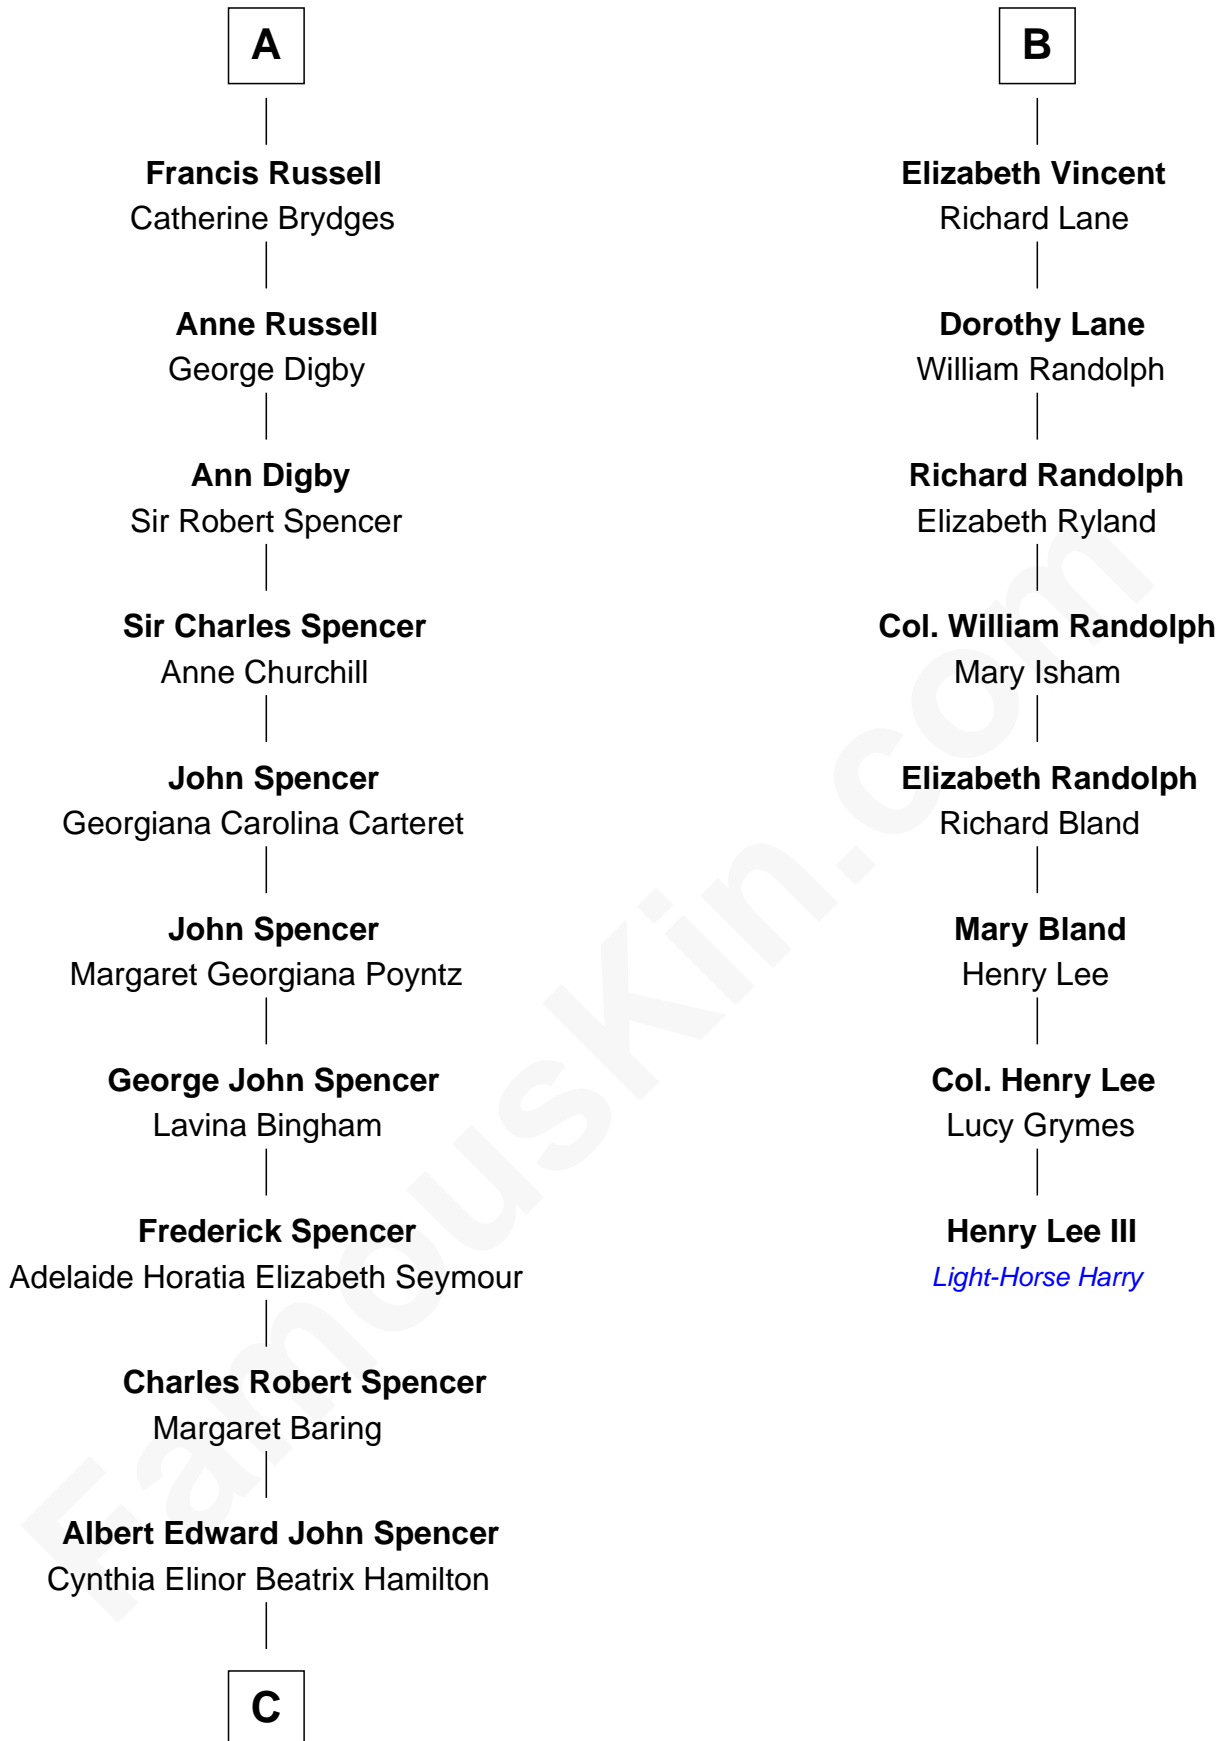

FamousKin.com Relationship Chart of

Prince Harry

Duke of Sussex

14th cousin 5 times removed of

Henry Lee III

9th Governor of Virginia

Sir William Tending

Katherine Mylde

C

Edward John Spencer
Frances Ruth Burke Roche

Princess Diana Frances Spencer
Charles III, King of the United Kingdom

Prince Harry
Duke of Sussex

FamousKin.com