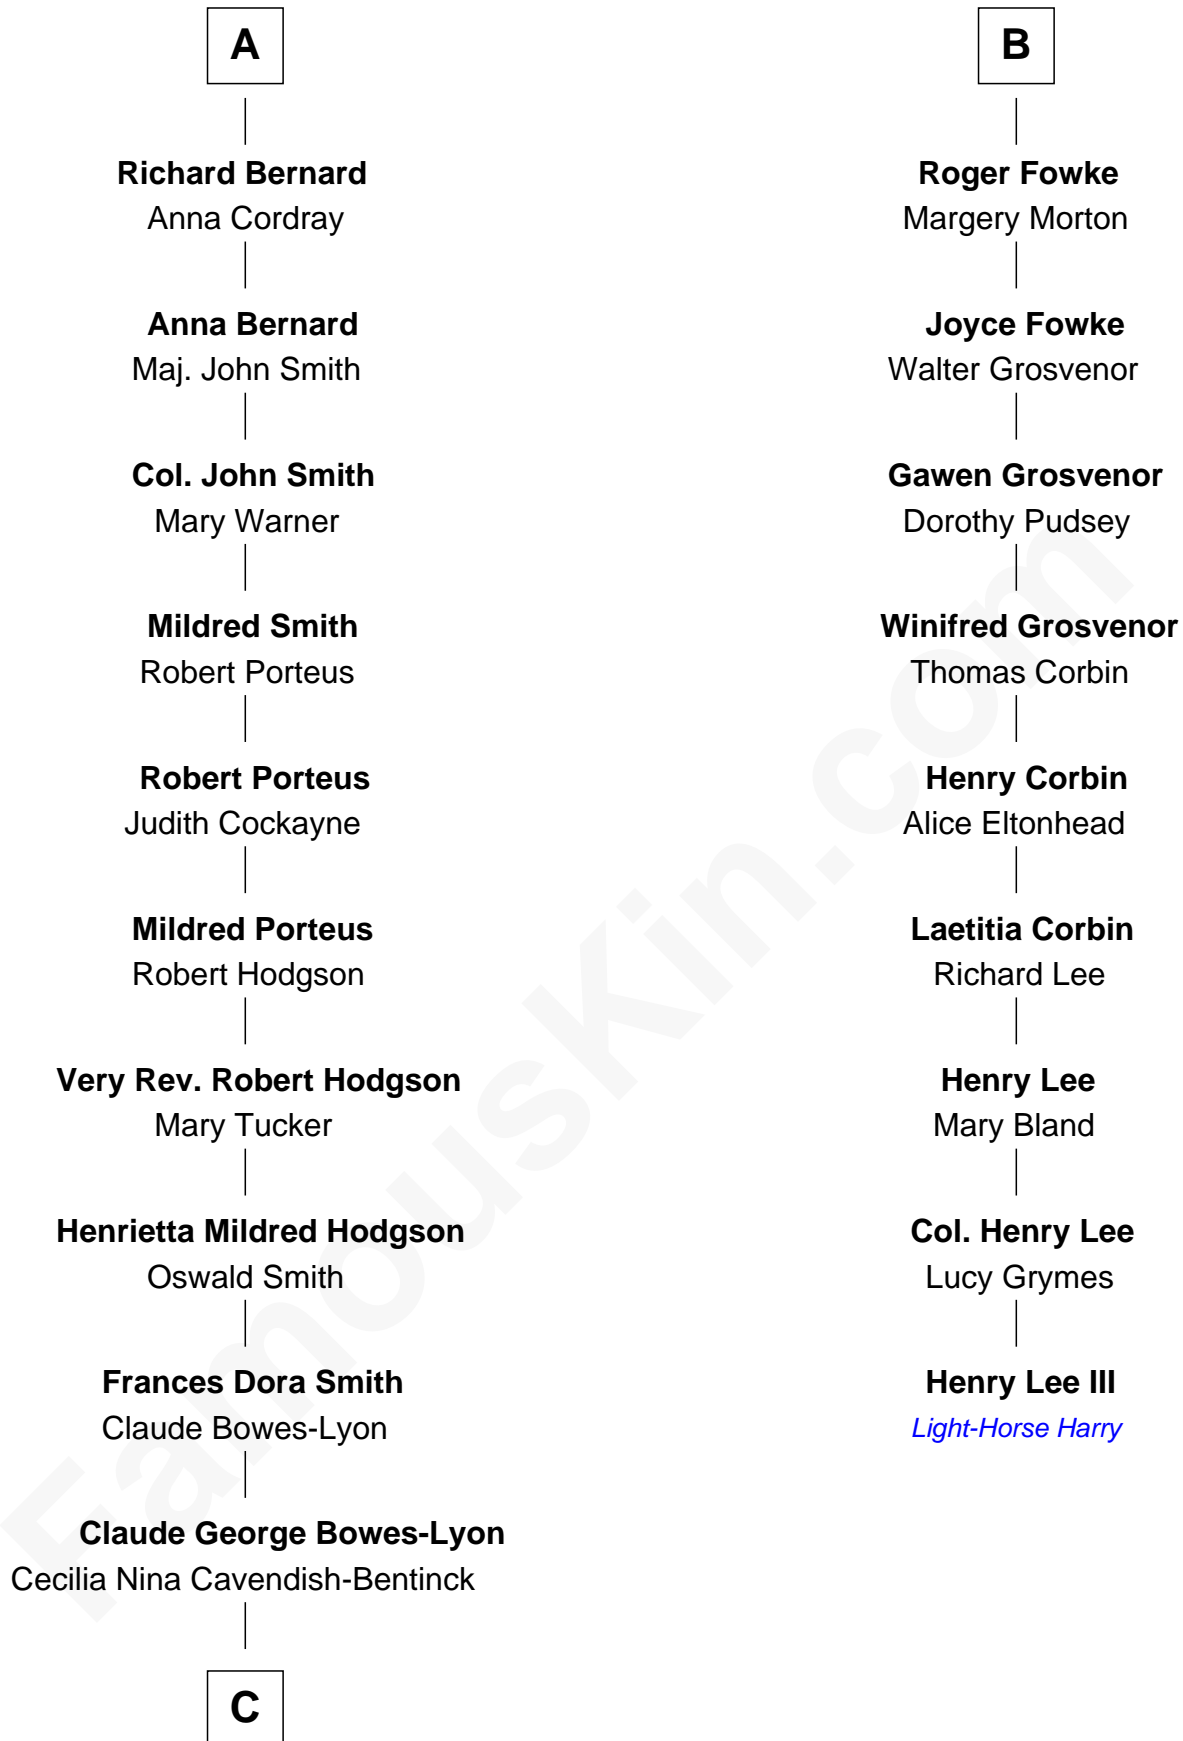

FamousKin.com Relationship Chart of

Prince Harry
Duke of Sussex

15th cousin 5 times removed of

Henry Lee III
9th Governor of Virginia

Stephen le Scrope
Margery de Welles

John le Scrope
Elizabeth Chaworth

Elizabeth le Scrope
Sir Henry le Scrope

Sir Robert Aston
Isabel Brereton

John Aston
Elizabeth Delves

Margaret Aston
John Kinnersley

Isabel Kinnersley
John Bradshaw

Anne Bradshaw
John Fowke

B

C

Elizabeth Bowes-Lyon