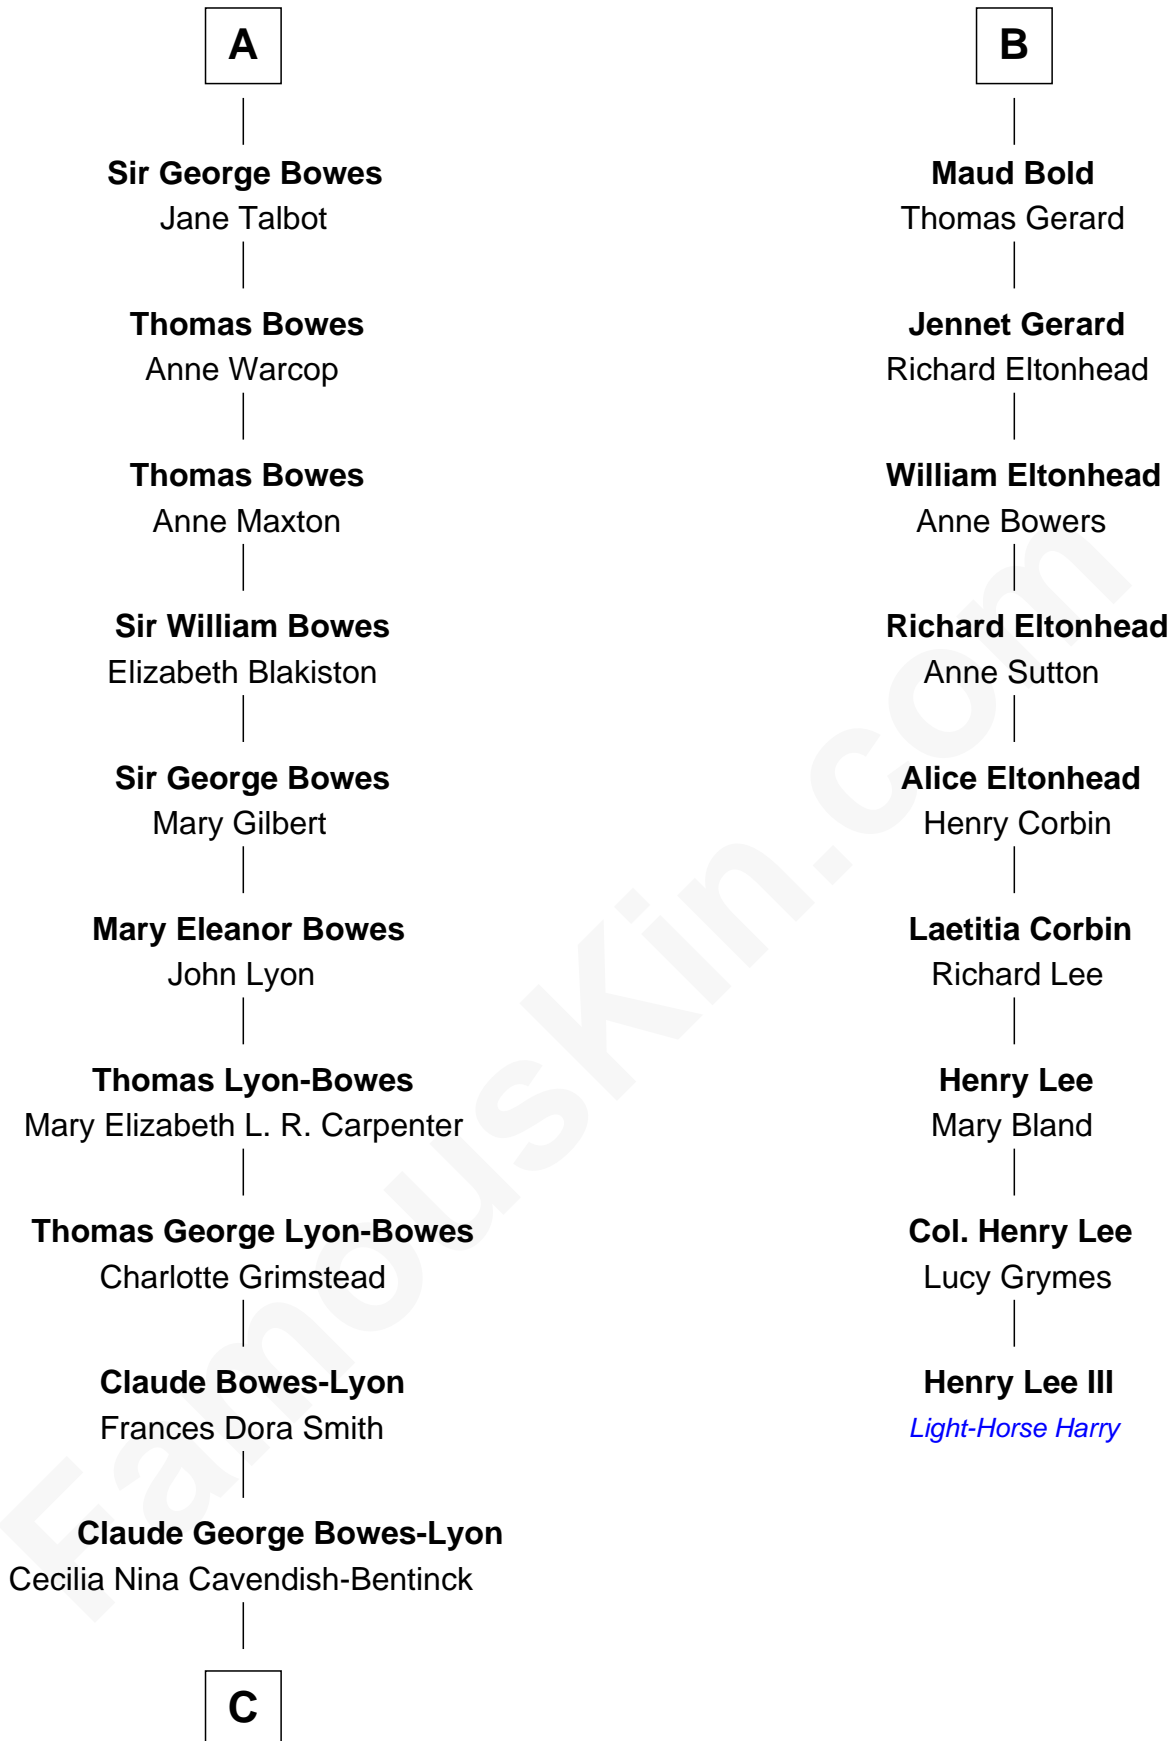

# FamousKin.com Relationship Chart of

**Prince Harry**  
*Duke of Sussex*

15th cousin 5 times removed of

**Henry Lee III**  
*9th Governor of Virginia*

**Richard Fitzalan**  
Alice de Saluzzo

**C**

**Elizabeth Bowes-Lyon**

George VI, King of the United Kingdom

**Elizabeth II, Queen of the United Kingdom**

Prince Philip of Edinburgh

**Charles III, King of the United Kingdom**

Princess Diana Frances Spencer

**Prince Harry**

*Duke of Sussex*