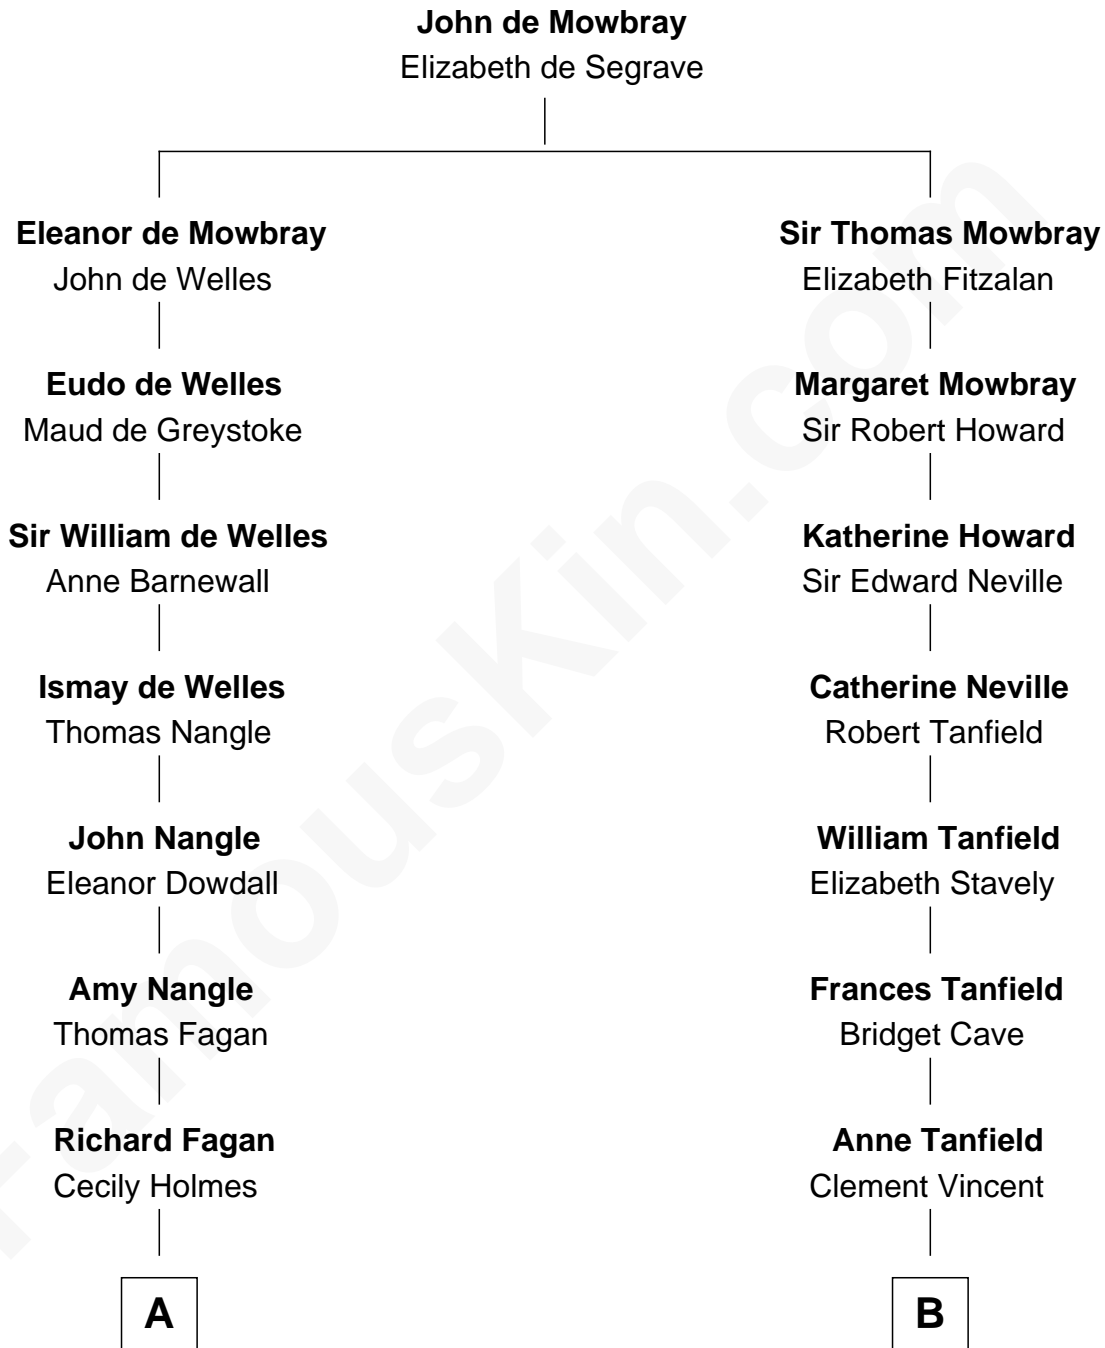

FamousKin.com Relationship Chart of

Prince Harry
Duke of Sussex

14th cousin 5 times removed of

Henry Lee III
9th Governor of Virginia

C

Elizabeth II, Queen of the United Kingdom

Prince Philip of Edinburgh

Charles III, King of the United Kingdom

Princess Diana Frances Spencer

Prince Harry

Duke of Sussex

FamousKin.com