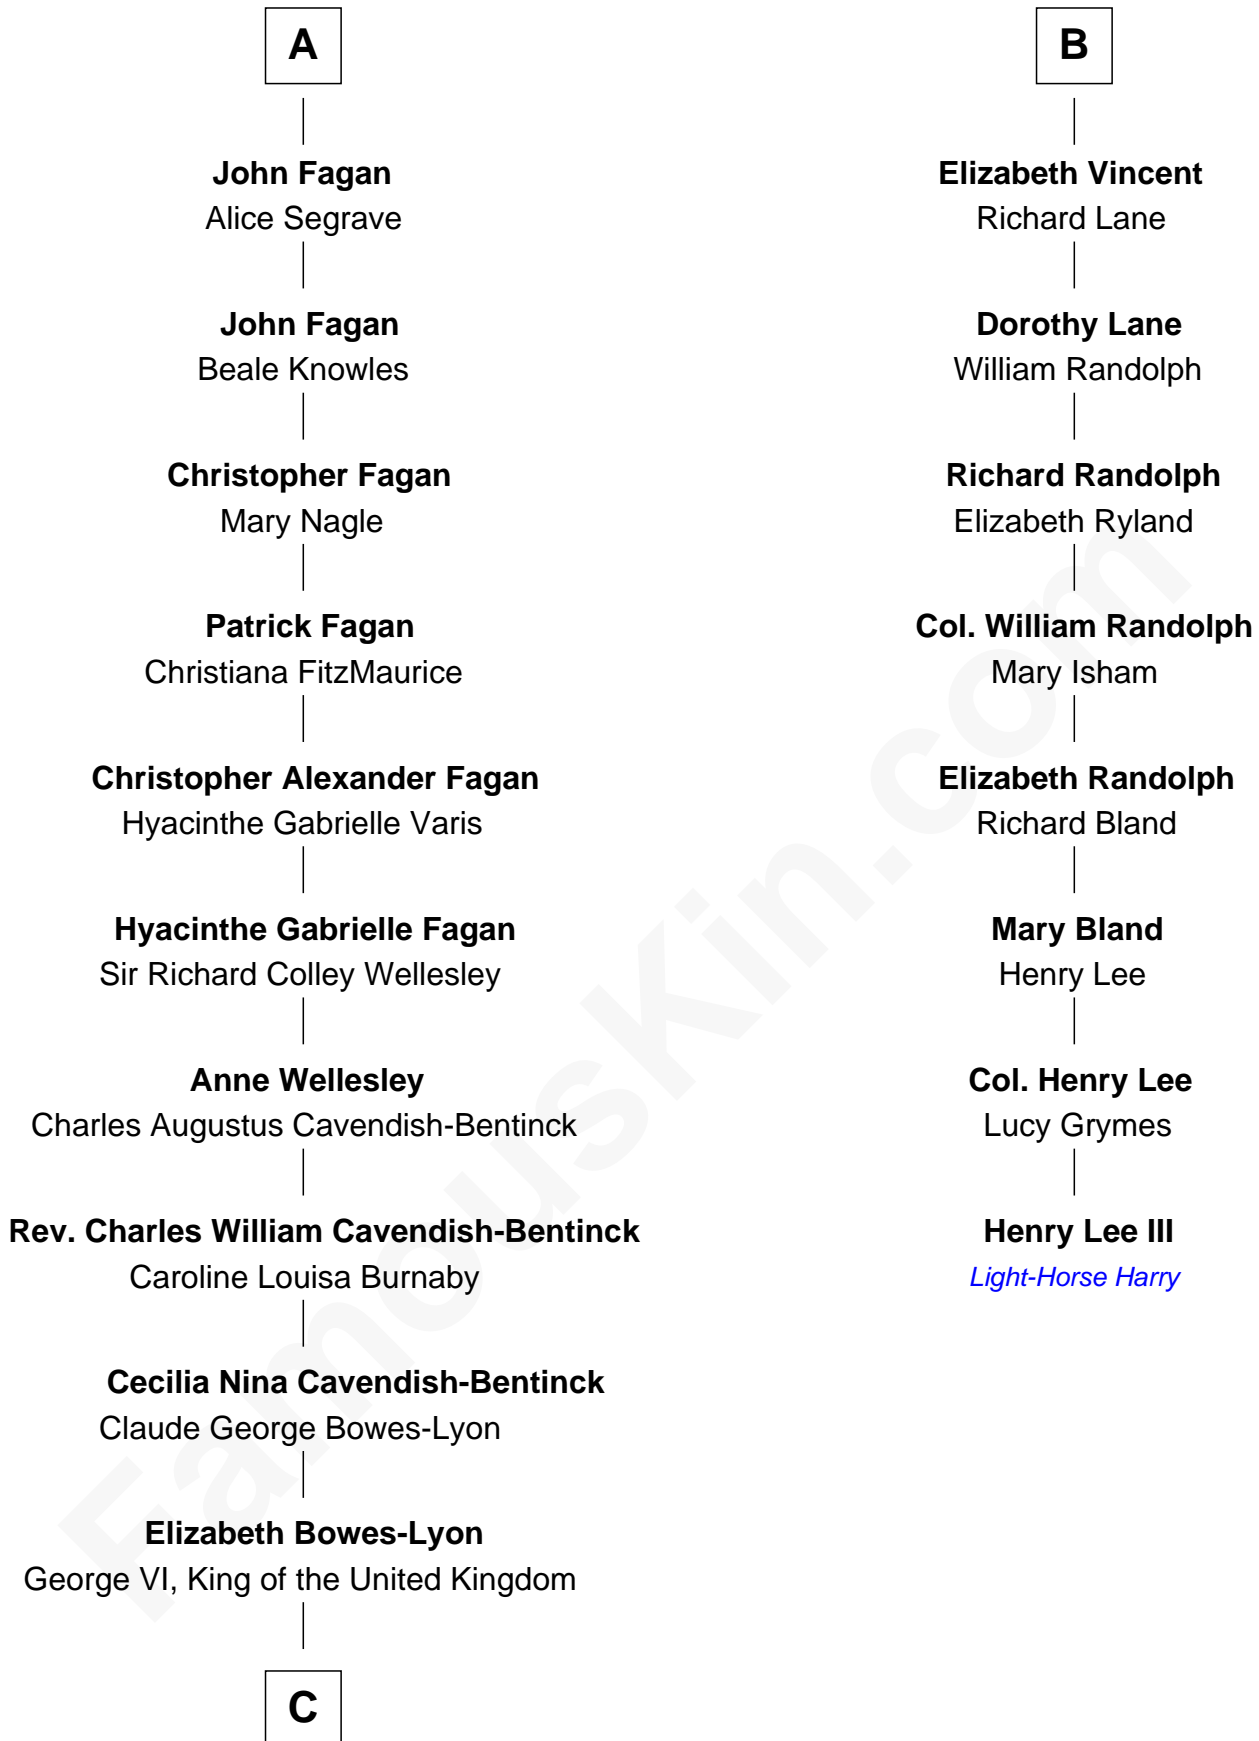

FamousKin.com Relationship Chart of

Prince Harry
Duke of Sussex

14th cousin 5 times removed of

Henry Lee III
9th Governor of Virginia

C

Elizabeth II, Queen of the United Kingdom

Prince Philip of Edinburgh

Charles III, King of the United Kingdom

Princess Diana Frances Spencer

Prince Harry

Duke of Sussex

FamousKin.com