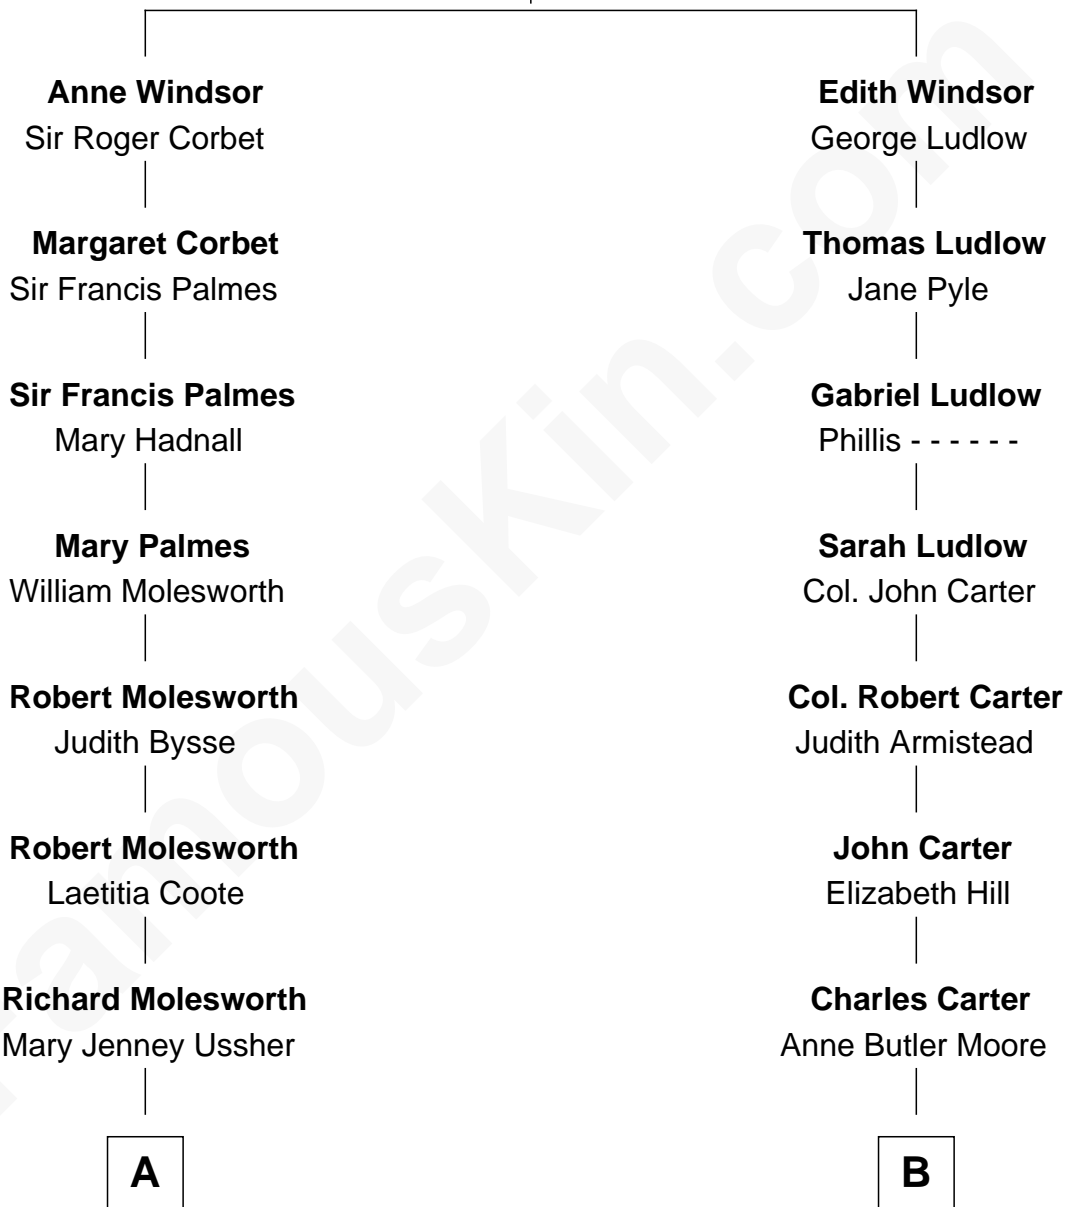

FamousKin.com Relationship Chart of

Prince Harry

Duke of Sussex

8th cousin 7 times removed of

General Robert E. Lee

Confederate Army - U.S. Civil War

Sir Andrews de Windsor

Elizabeth Blount

A

Louisa Molesworth
William Brabazon Ponsonby

Mary Elizabeth Ponsonby
Charles Grey

Elizabeth Grey
John Crocker Bulteel

Louisa Emily Charlotte Bulteel
Edward Charles Baring

Margaret Baring
Charles Robert Spencer

Albert Edward John Spencer
Cynthia Elinor Beatrix Hamilton

Edward John Spencer
Frances Ruth Burke Roche

Princess Diana Frances Spencer
Charles III, King of the United Kingdom

Prince Harry
Duke of Sussex

B