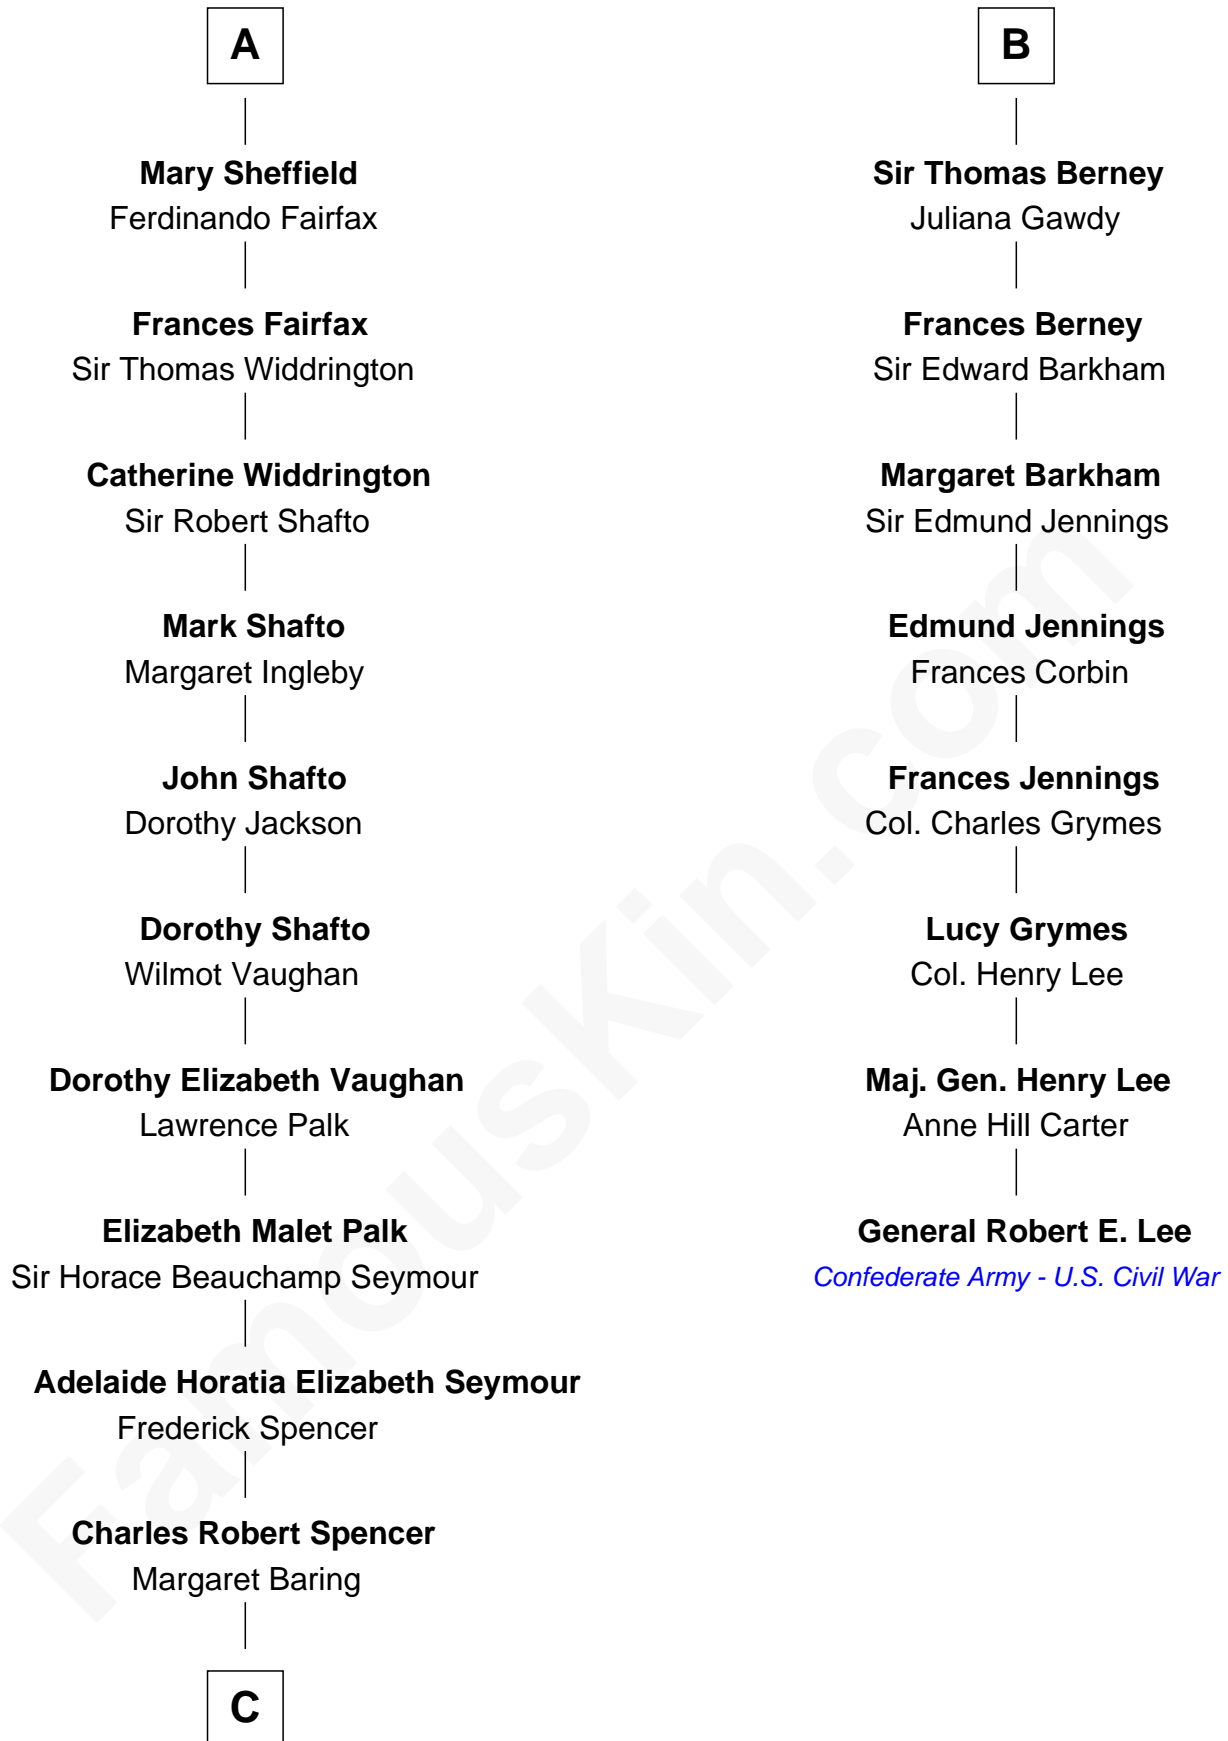

FamousKin.com Relationship Chart of

Prince Harry
Duke of Sussex

14th cousin 6 times removed of

General Robert E. Lee
Confederate Army - U.S. Civil War

Sir Richard Sergeaux
Philippe Fitzalan

Alice Sergeaux
Sir Richard de Vere

Sir Robert de Vere
Joan Courtenay

John de Vere
Alice Colbroke

John de Vere
Elizabeth Trussel

Anne de Vere
Edmund Sheffield

Sir John Sheffield
Douglas Howard

Edmund Sheffield
Ursula Tyrwhitt

A

Elizabeth Sergeaux
Sir William Marney

Emma Marney
Sir Thomas Tyrrell

Humphrey Tyrrell
Isabel Helion

Anne Tyrrell
Sir Roger Wentworth

Margery Wentworth
John Berney

John Berney
Margaret Read

Henry Berney
Alice Appleton

B

C

—
Albert Edward John Spencer

Cynthia Elinor Beatrix Hamilton

—
Edward John Spencer

Frances Ruth Burke Roche

—
Princess Diana Frances Spencer

Charles III, King of the United Kingdom

—
Prince Harry

Duke of Sussex