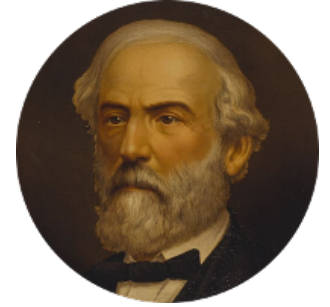

FamousKin.com Relationship Chart of

Prince Harry
Duke of Sussex

14th cousin 6 times removed of

General Robert E. Lee
Confederate Army - U.S. Civil War

Sir Richard Sergeaux
Philippe Fitzalan

Alice Sergeaux
Sir Richard de Vere

Sir Robert de Vere
Joan Courtenay

John de Vere
Alice Colbroke

John de Vere
Elizabeth Trussel

Anne de Vere
Edmund Sheffield

Sir John Sheffield
Douglas Howard

Edmund Sheffield
Ursula Tyrwhitt

A

Elizabeth Sergeaux
Sir William Marney