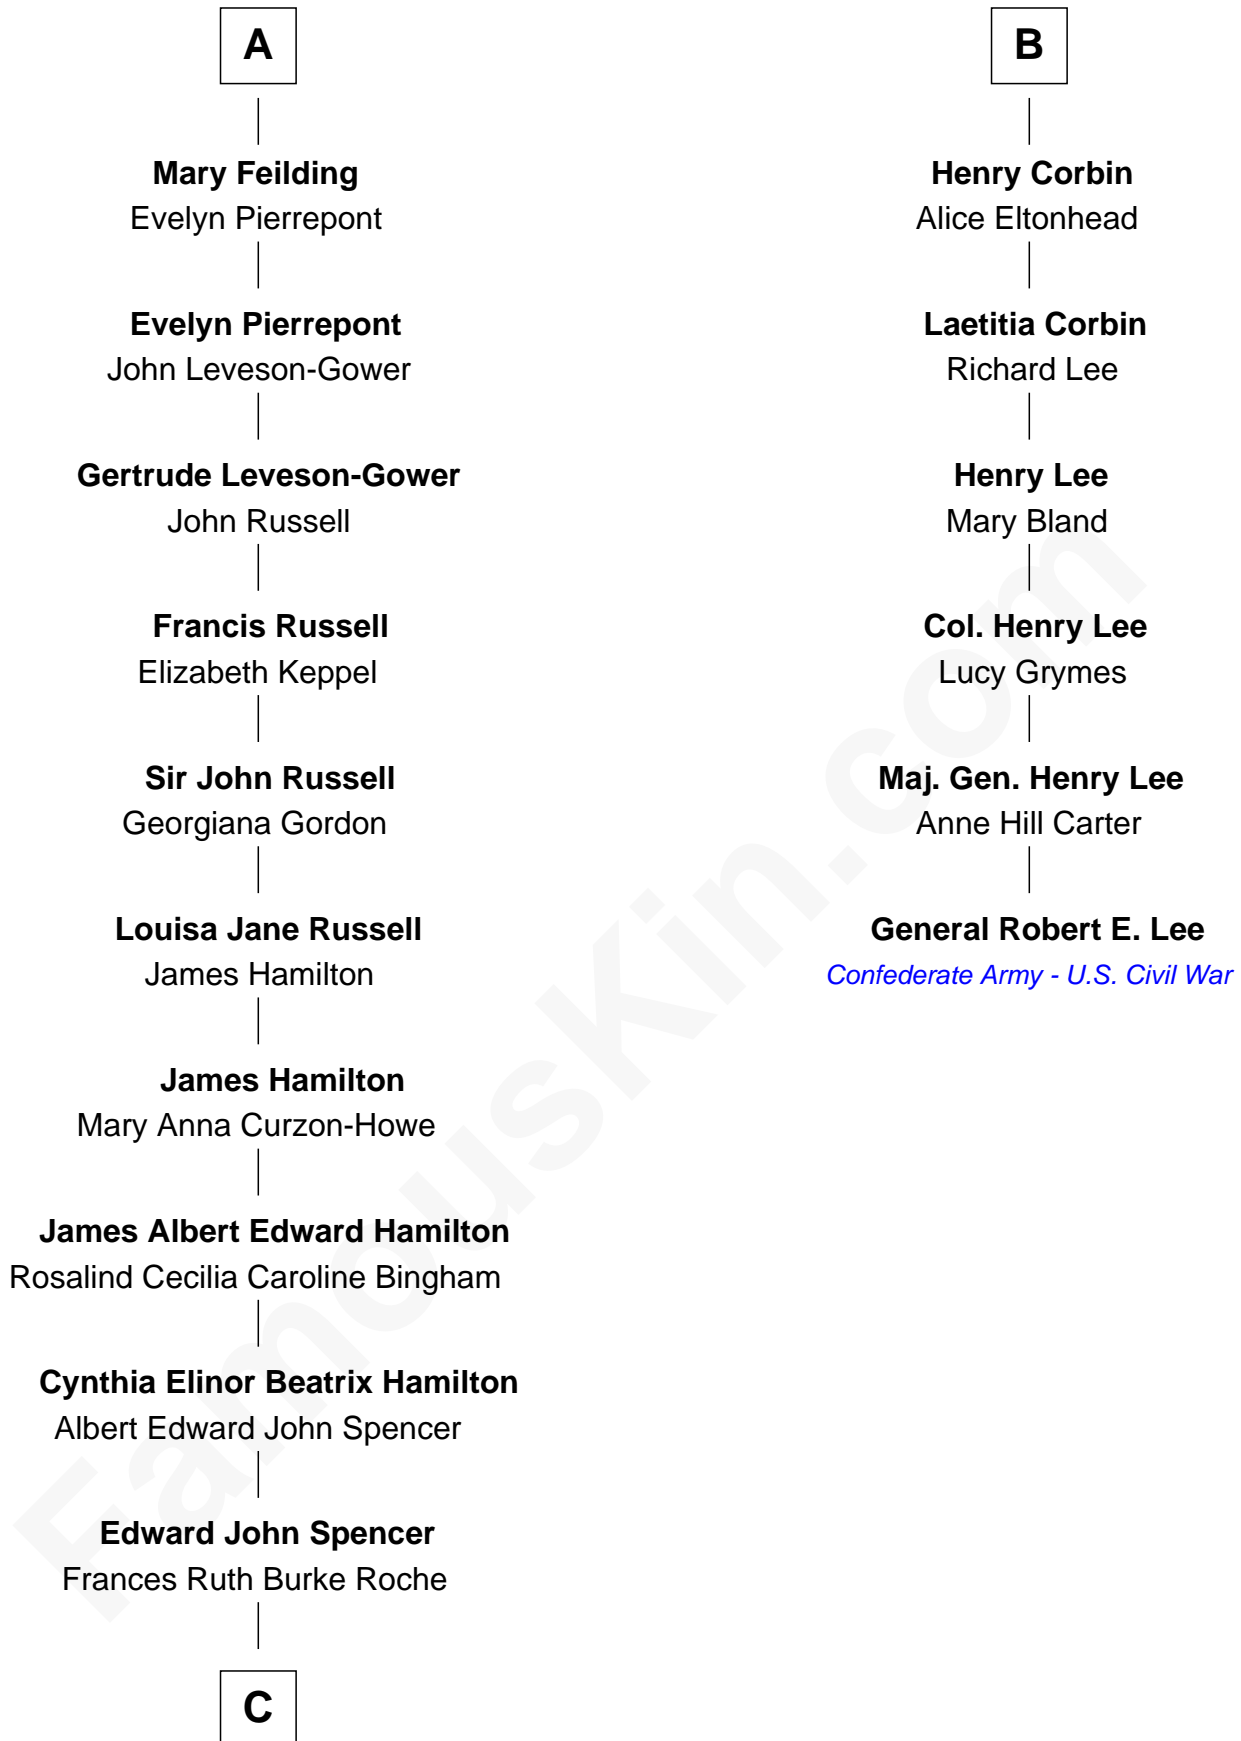

FamousKin.com Relationship Chart of

Prince Harry
Duke of Sussex

12th cousin 6 times removed of

General Robert E. Lee
Confederate Army - U.S. Civil War

C

Princess Diana Frances Spencer
Charles III, King of the United Kingdom

Prince Harry
Duke of Sussex

FamousKin.com