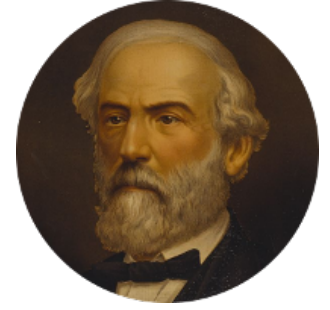

# FamousKin.com Relationship Chart of

**Prince Harry**  
*Duke of Sussex*

15th cousin 4 times removed of

**General Robert E. Lee**  
*Confederate Army - U.S. Civil War*

**Sir Ralph Eure**

*with wife*  
*Katherine Aton*

*with wife*  
*Isabel de Atholl*

**Sir William Eure**  
Maud Fitzhugh

**Margaret Eure**  
Sir John Pudsey

**Robert Eure**  
Anne Tempest

**Sir Ralph Pudsey**  
Margaret Tunstall

**Elizabeth Eure**  
Sir James Strangeways