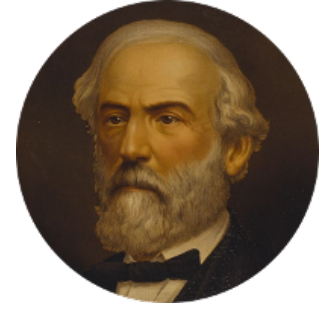

# FamousKin.com Relationship Chart of

**Prince Harry**  
*Duke of Sussex*

5th cousin 7 times removed of

**General Robert E. Lee**  
*Confederate Army - U.S. Civil War*

**A**

—  
**Frances Dora Smith**

Claude Bowes-Lyon

—  
**Claude George Bowes-Lyon**

Cecilia Nina Cavendish-Bentinck

—  
**Elizabeth Bowes-Lyon**

George VI, King of the United Kingdom

—  
**Elizabeth II, Queen of the United Kingdom**

Prince Philip of Edinburgh

—  
**Charles III, King of the United Kingdom**

Princess Diana Frances Spencer

—  
**Prince Harry**

*Duke of Sussex*