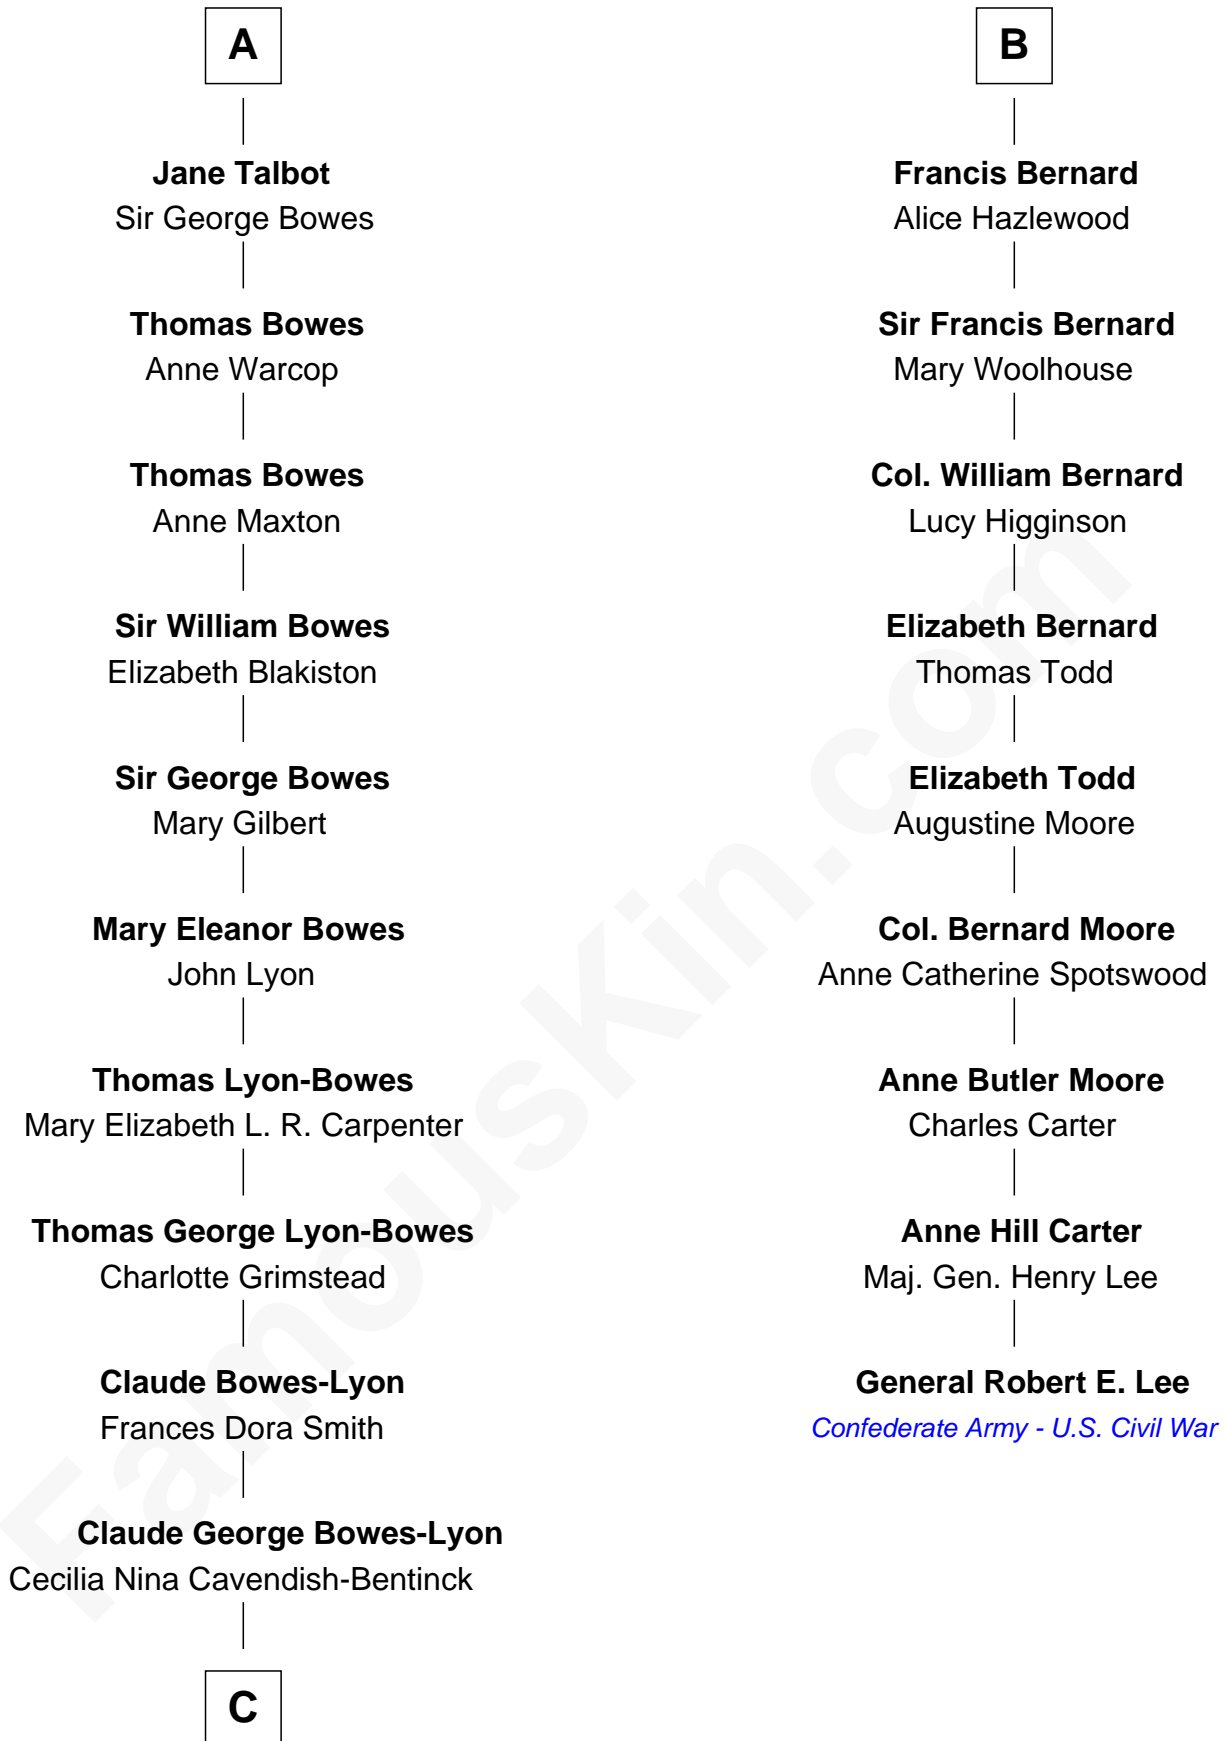

FamousKin.com Relationship Chart of

Prince Harry
Duke of Sussex

15th cousin 5 times removed of

General Robert E. Lee
Confederate Army - U.S. Civil War

Sir William de Ros
Margery de Badlesmere

C

Elizabeth Bowes-Lyon

George VI, King of the United Kingdom

Elizabeth II, Queen of the United Kingdom

Prince Philip of Edinburgh

Charles III, King of the United Kingdom

Princess Diana Frances Spencer

Prince Harry

Duke of Sussex

FamousKin.com