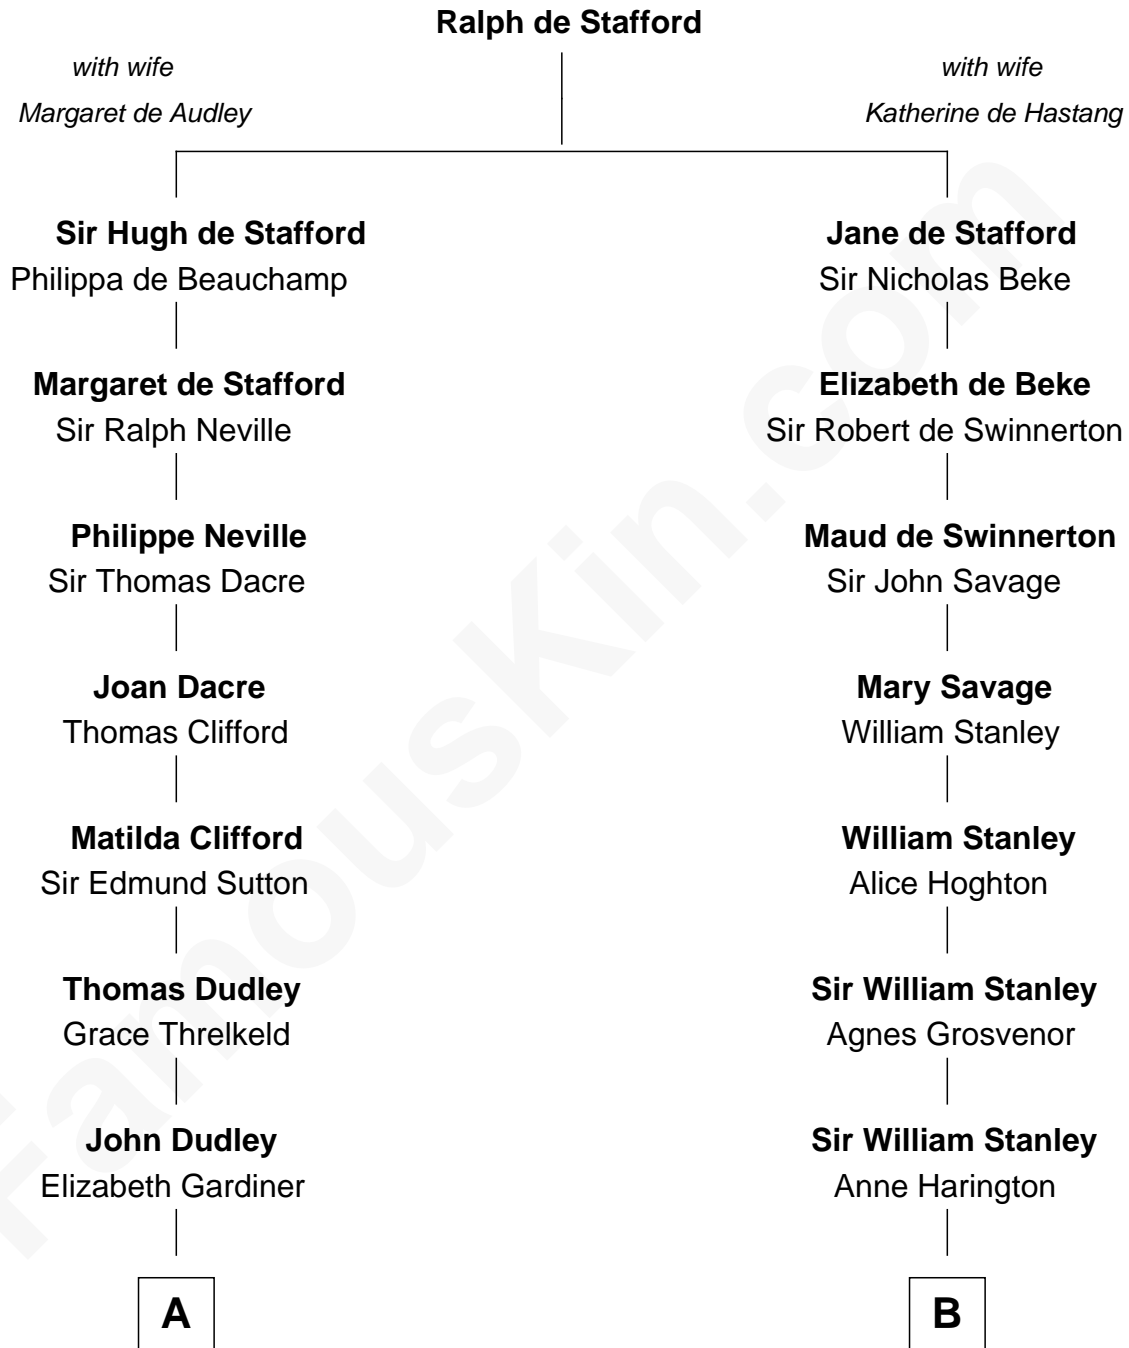

FamousKin.com
Relationship Chart of
Prince Harry
Duke of Sussex

15th cousin 4 times removed of
General Robert E. Lee
Confederate Army - U.S. Civil War

C

Edward John Spencer
Frances Ruth Burke Roche

Princess Diana Frances Spencer
Charles III, King of the United Kingdom

Prince Harry
Duke of Sussex

FamousKin.com