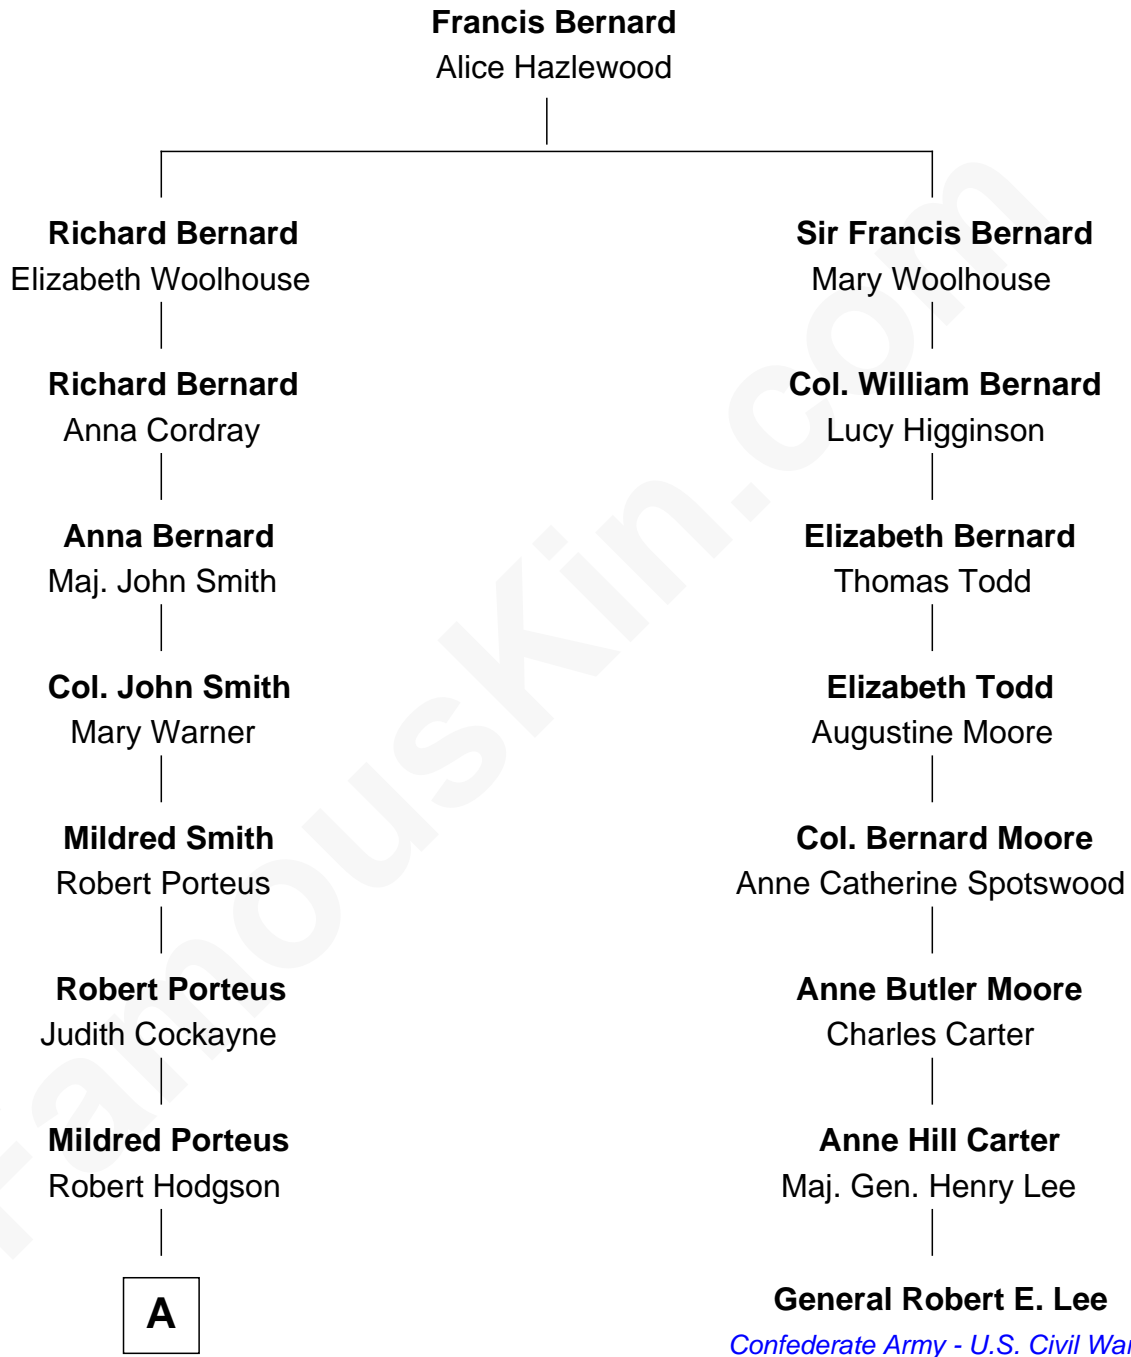

FamousKin.com Relationship Chart of

Prince Harry
Duke of Sussex

7th cousin 7 times removed of

General Robert E. Lee
Confederate Army - U.S. Civil War

A

Very Rev. Robert Hodgson

Mary Tucker

Henrietta Mildred Hodgson

Oswald Smith

Frances Dora Smith

Claude Bowes-Lyon

Claude George Bowes-Lyon

Cecilia Nina Cavendish-Bentinck

Elizabeth Bowes-Lyon

George VI, King of the United Kingdom

Elizabeth II, Queen of the United Kingdom