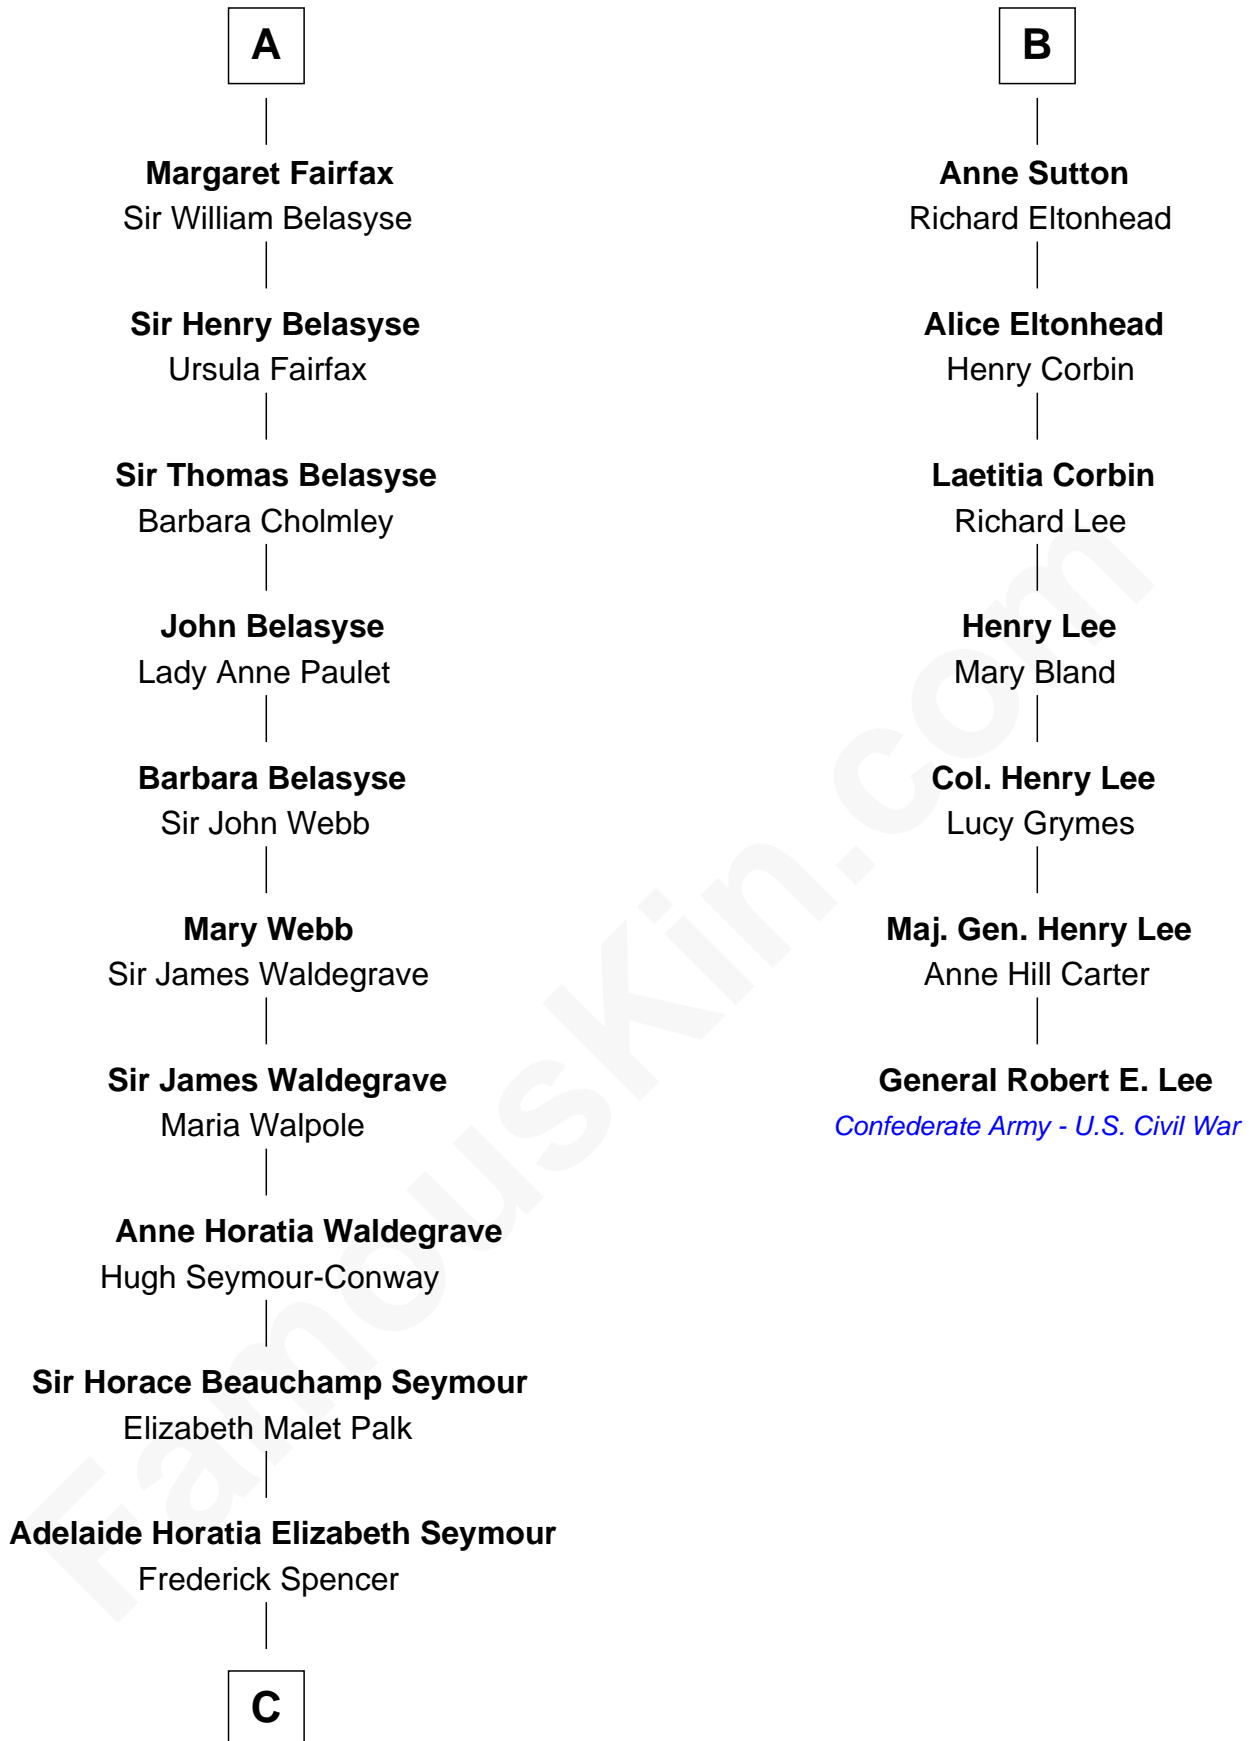

FamousKin.com Relationship Chart of

Prince Harry
Duke of Sussex

13th cousin 8 times removed of

General Robert E. Lee
Confederate Army - U.S. Civil War

Sir William English

C

—
Charles Robert Spencer

Margaret Baring

—
Albert Edward John Spencer

Cynthia Elinor Beatrix Hamilton

—
Edward John Spencer

Frances Ruth Burke Roche

—
Princess Diana Frances Spencer

Charles III, King of the United Kingdom

—
Prince Harry

Duke of Sussex