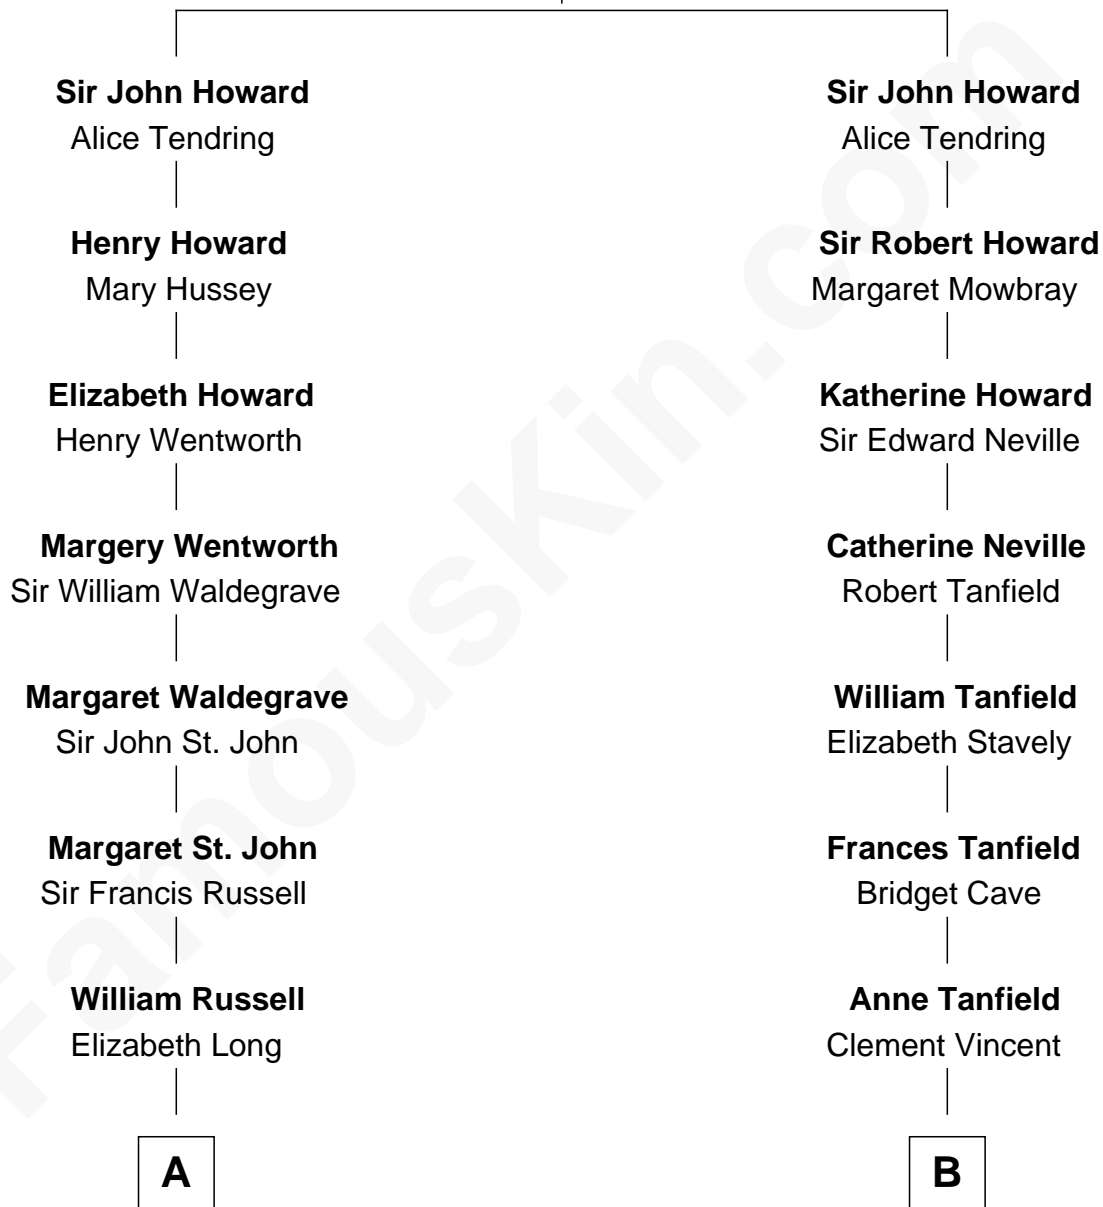

# FamousKin.com Relationship Chart of

**Prince Harry**  
*Duke of Sussex*

15th cousin 4 times removed of

**General Robert E. Lee**  
*Confederate Army - U.S. Civil War*

**Sir Robert Howard**  
Margaret de Scales

**C**

**Edward John Spencer**  
Frances Ruth Burke Roche

**Princess Diana Frances Spencer**  
Charles III, King of the United Kingdom

**Prince Harry**  
*Duke of Sussex*

FamousKin.com