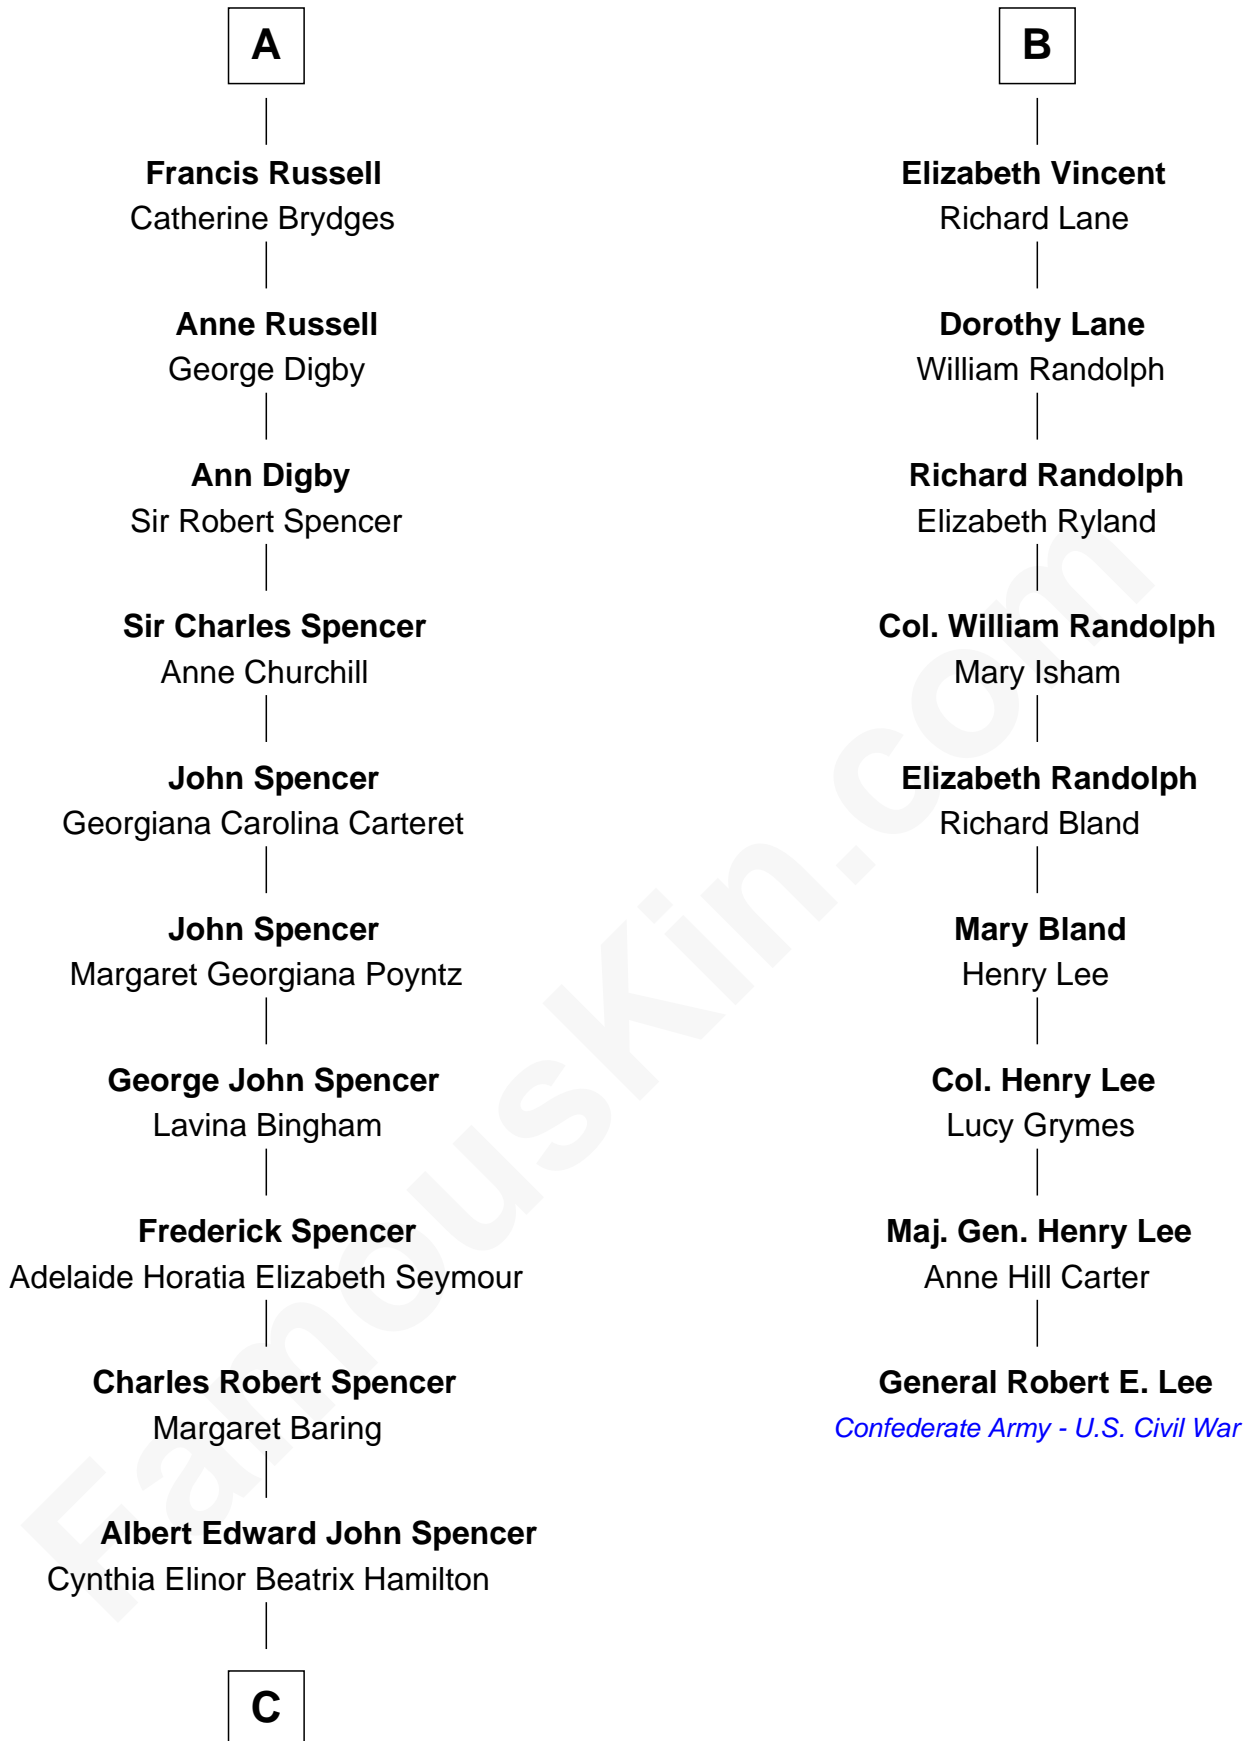

# FamousKin.com Relationship Chart of

**Prince Harry**  
*Duke of Sussex*

15th cousin 4 times removed of

**General Robert E. Lee**  
*Confederate Army - U.S. Civil War*

**Sir Robert Howard**  
Margaret de Scales

**C**

**Edward John Spencer**  
Frances Ruth Burke Roche

**Princess Diana Frances Spencer**  
Charles III, King of the United Kingdom

**Prince Harry**  
*Duke of Sussex*

FamousKin.com