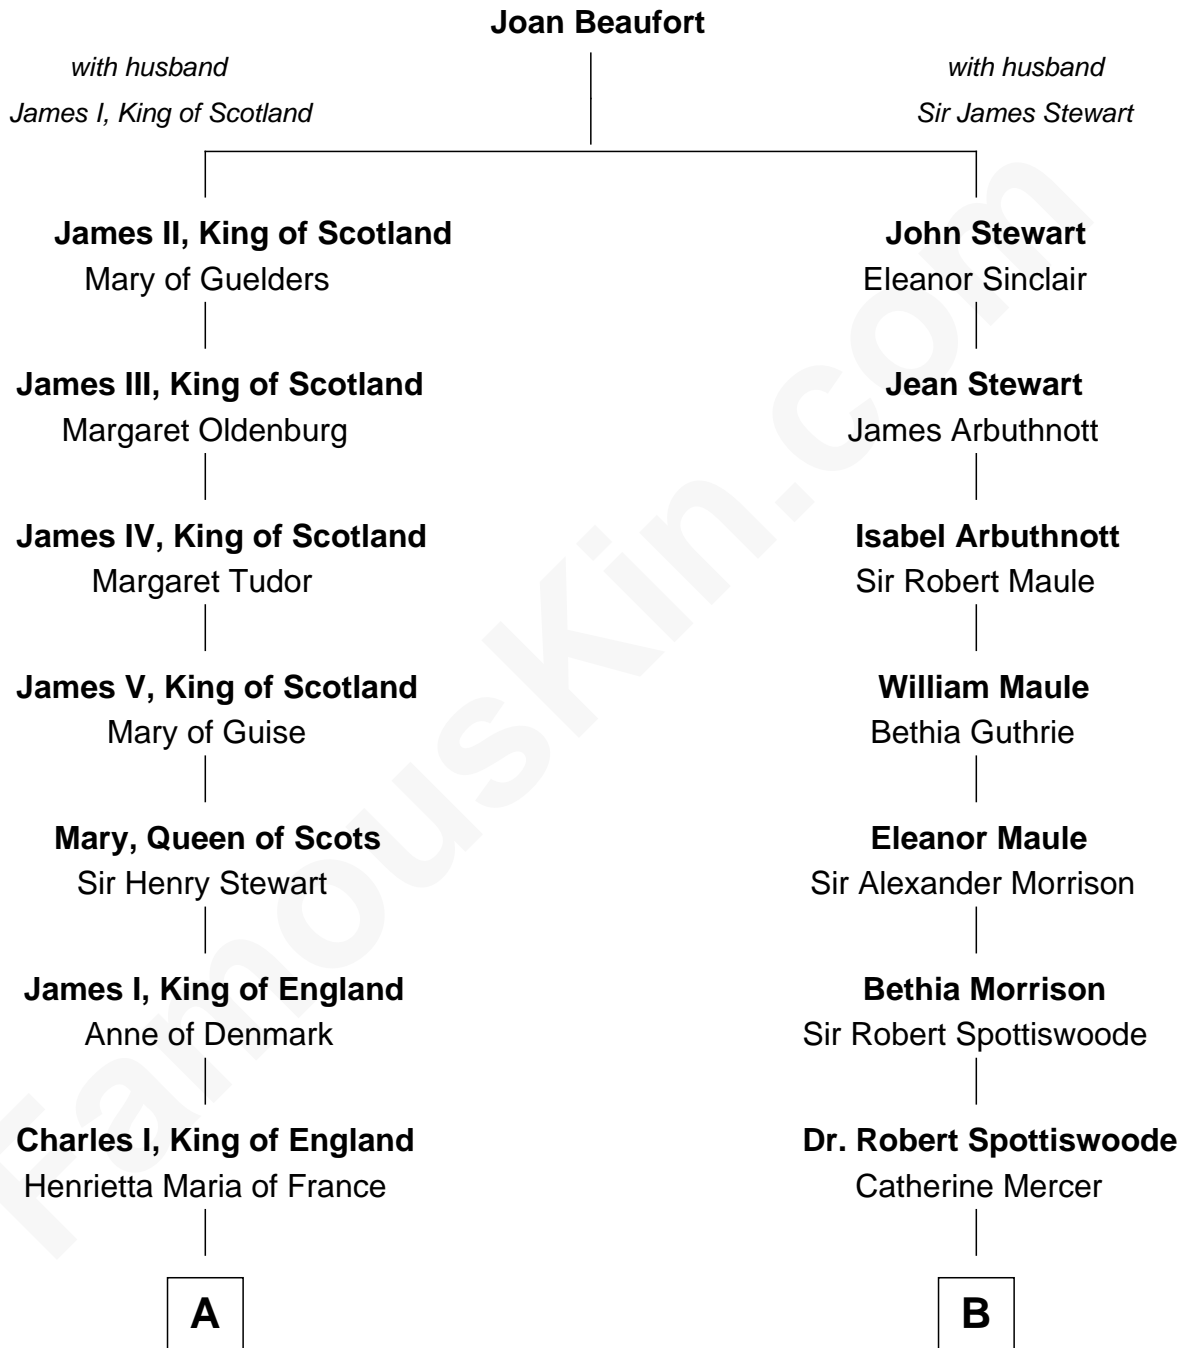

# FamousKin.com Relationship Chart of

**Prince Harry**

*Duke of Sussex*

11th cousin 7 times removed of

**General Robert E. Lee**

*Confederate Army - U.S. Civil War*

**C**

**Princess Diana Frances Spencer**  
Charles III, King of the United Kingdom

**Prince Harry**  
*Duke of Sussex*

FamousKin.com