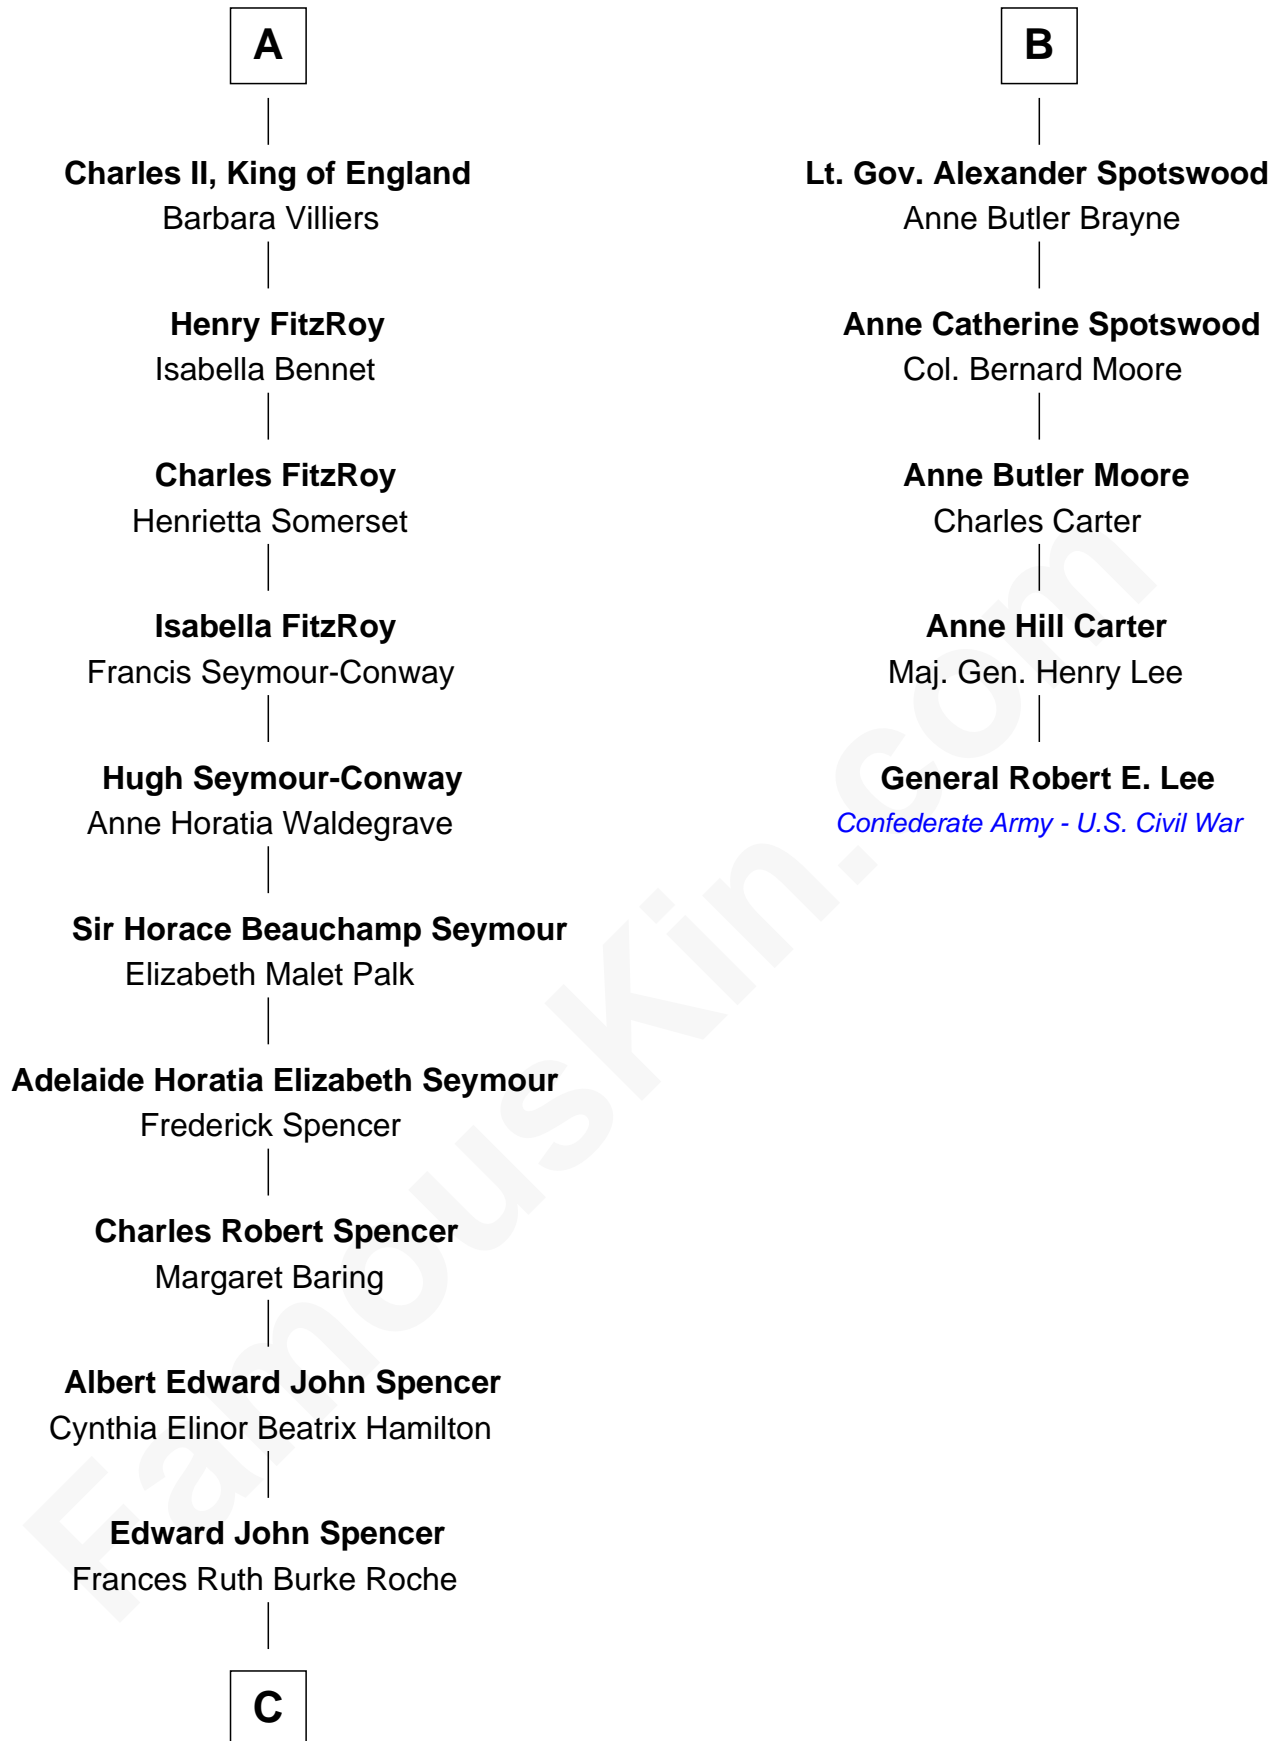

# FamousKin.com Relationship Chart of

**Prince Harry**

*Duke of Sussex*

11th cousin 7 times removed of

**General Robert E. Lee**

*Confederate Army - U.S. Civil War*

**C**

**Princess Diana Frances Spencer**  
Charles III, King of the United Kingdom

**Prince Harry**  
*Duke of Sussex*

FamousKin.com