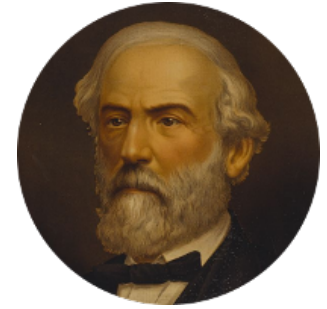

# FamousKin.com Relationship Chart of

**Prince Harry**

*Duke of Sussex*

11th cousin 7 times removed of

**General Robert E. Lee**

*Confederate Army - U.S. Civil War*

**C**

**Princess Diana Frances Spencer**  
Charles III, King of the United Kingdom

**Prince Harry**  
*Duke of Sussex*

FamousKin.com