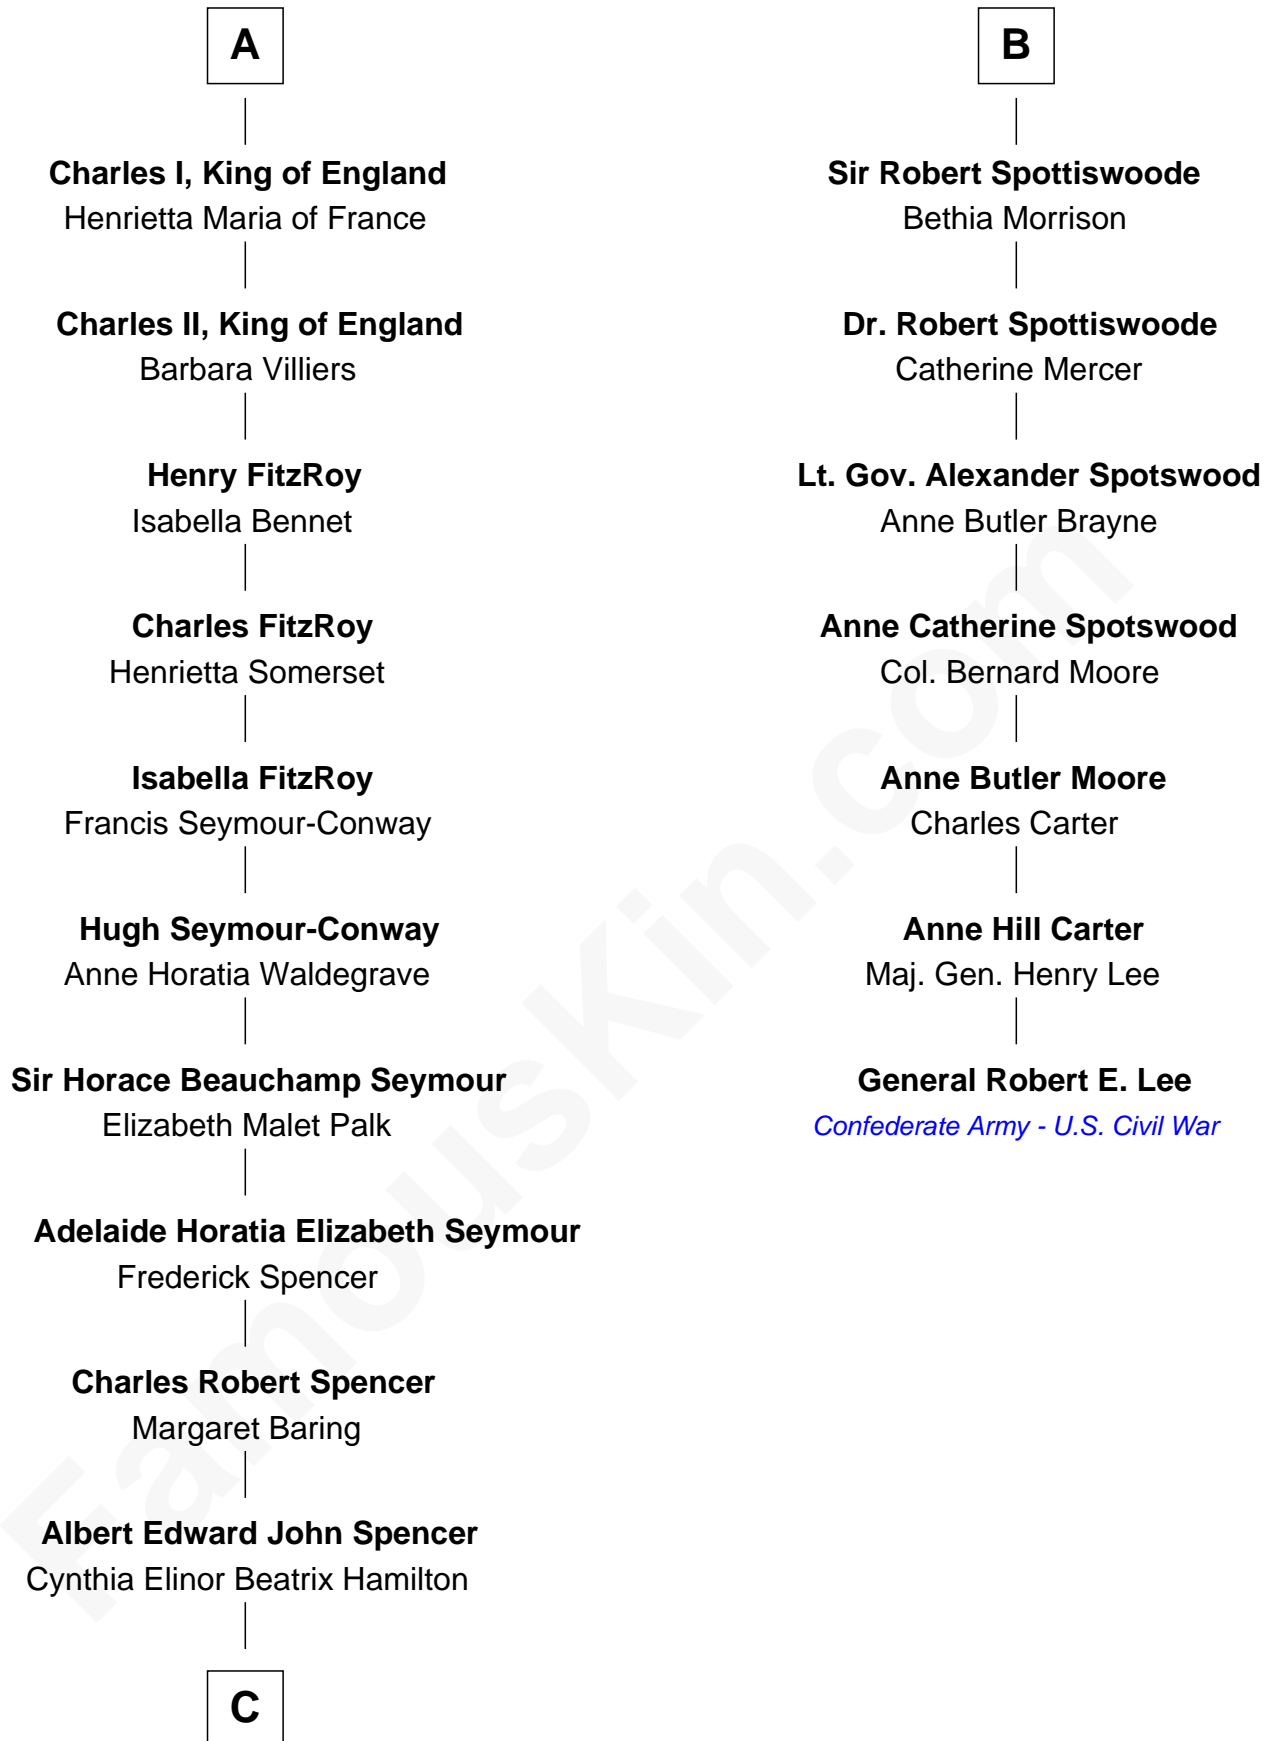

FamousKin.com
Relationship Chart of
Prince Harry
Duke of Sussex

13th cousin 6 times removed of
General Robert E. Lee
Confederate Army - U.S. Civil War

C

Edward John Spencer
Frances Ruth Burke Roche

Princess Diana Frances Spencer
Charles III, King of the United Kingdom