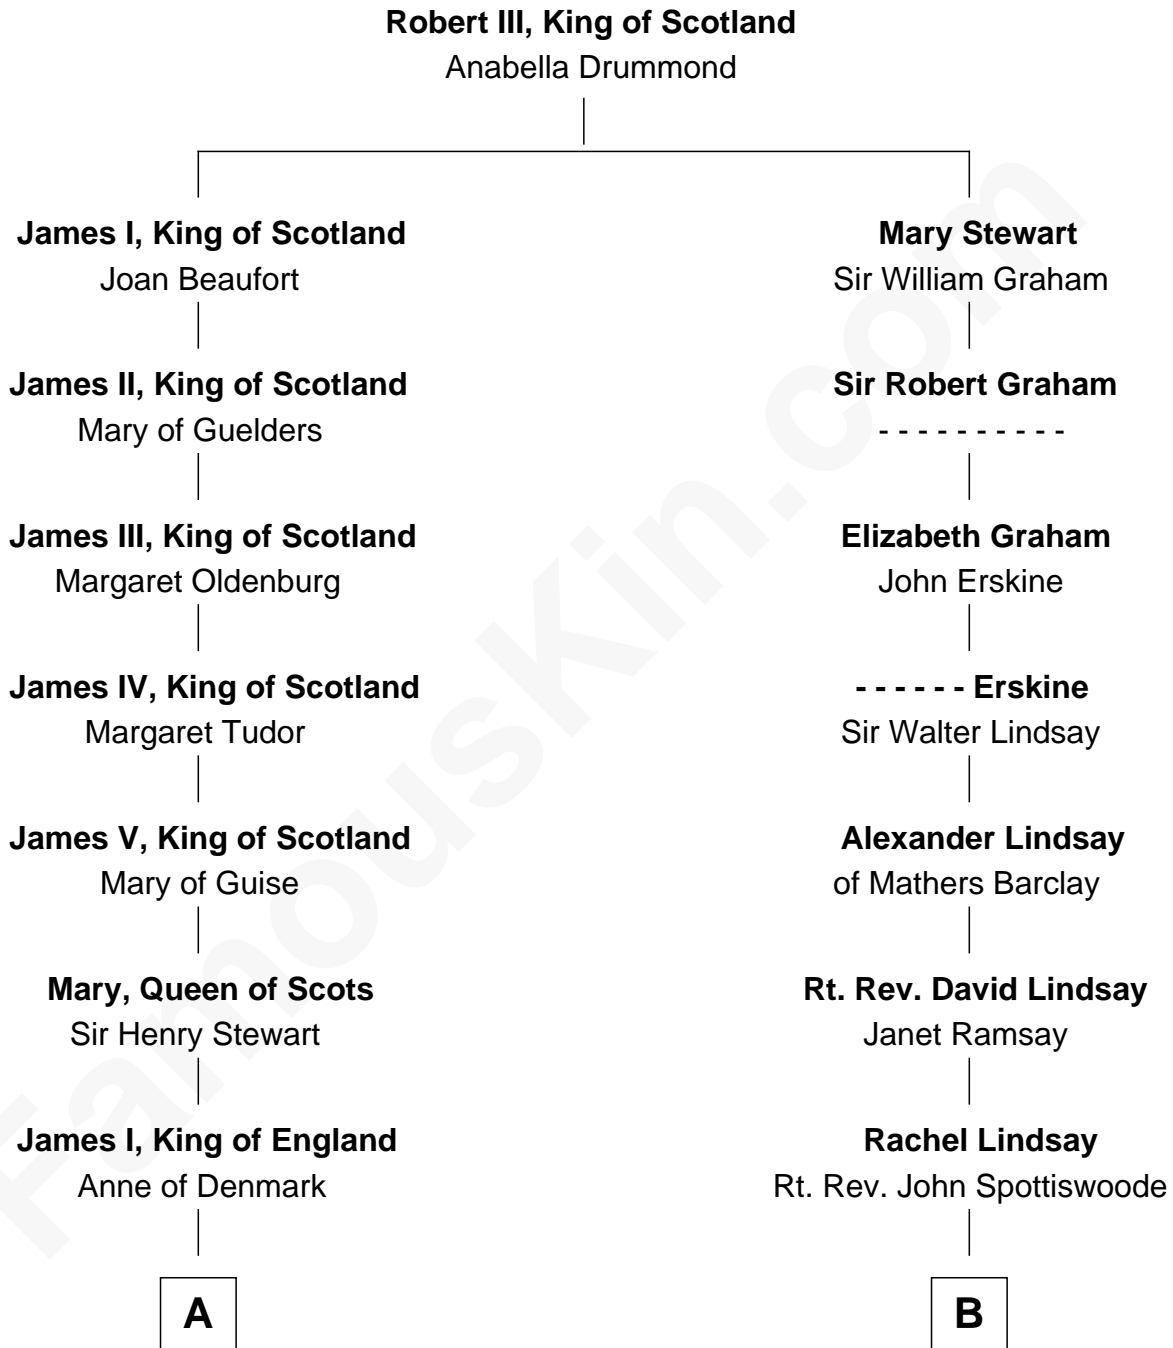

FamousKin.com
Relationship Chart of
Prince Harry
Duke of Sussex

13th cousin 6 times removed of
General Robert E. Lee
Confederate Army - U.S. Civil War

C

Edward John Spencer
Frances Ruth Burke Roche

Princess Diana Frances Spencer
Charles III, King of the United Kingdom