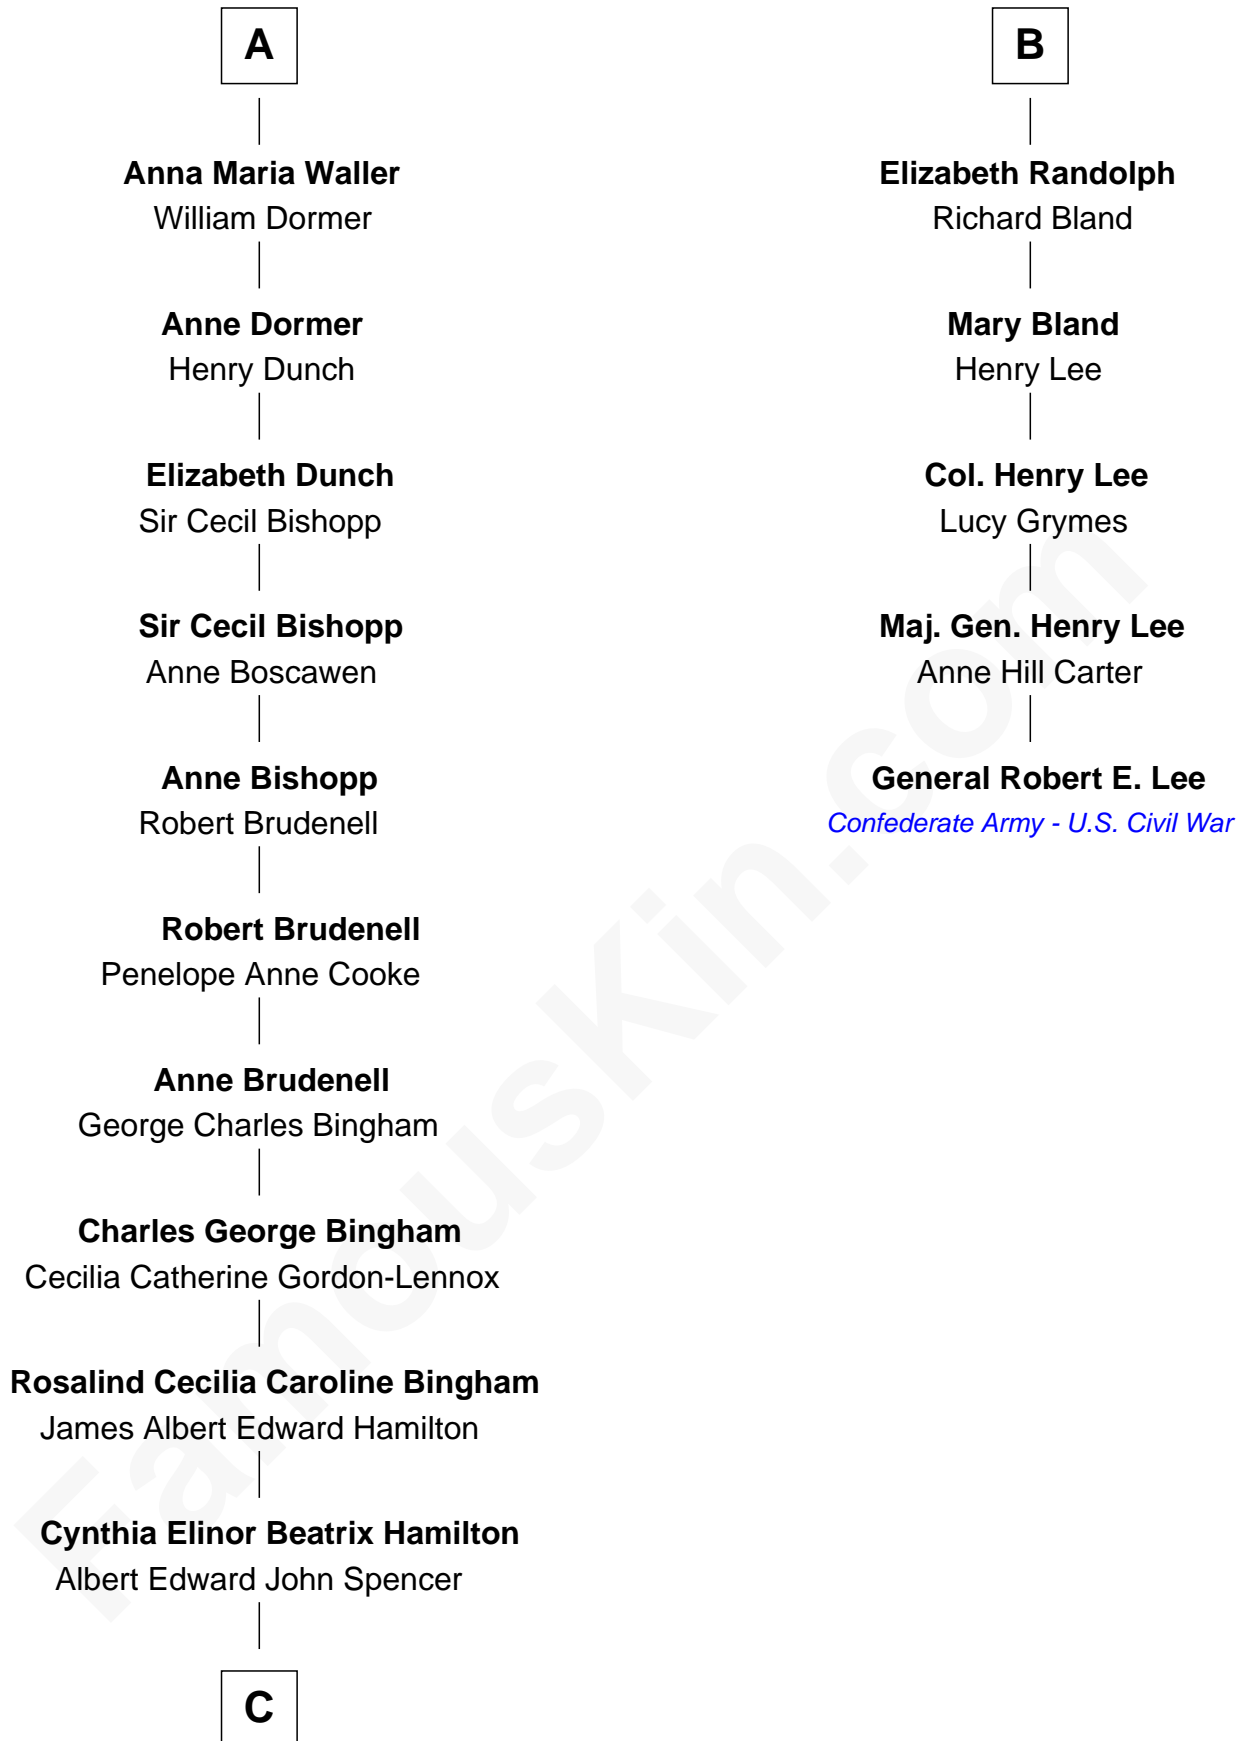

FamousKin.com Relationship Chart of

Prince Harry
Duke of Sussex

11th cousin 8 times removed of

General Robert E. Lee
Confederate Army - U.S. Civil War

Richard Vere
Isabel Green

Constance Vere
John Boteler

Elizabeth Boteler
Thomas Lovett

Thomas Lovett
Anne Danvers

Elizabeth Lovett
Anthony Cave

Anne Cave
Griffith Hampden

Anne Hampden
Robert Waller

Edmund Waller
Anne Banks

A

Elena Vere
Thomas Isham

Euseby Isham
Anne Pulton

Gregory Isham
Elizabeth Dale

Sir Euseby Isham
Anne Borlase

William Isham
Mary Brett

Henry Isham
Katherine Banks

Mary Isham
Col. William Randolph

B

C

Edward John Spencer
Frances Ruth Burke Roche