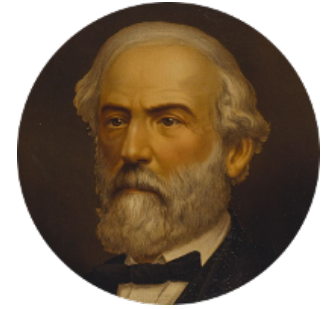

FamousKin.com Relationship Chart of

Prince Harry
Duke of Sussex

11th cousin 8 times removed of

General Robert E. Lee
Confederate Army - U.S. Civil War

Richard Vere
Isabel Green

Constance Vere
John Boteler

Elizabeth Boteler
Thomas Lovett