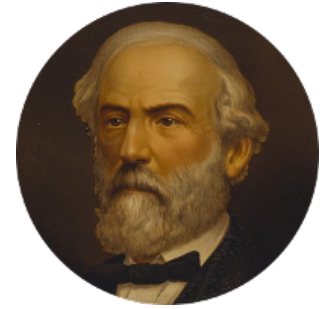

FamousKin.com Relationship Chart of

Prince Harry
Duke of Sussex

9th cousin 5 times removed of

General Robert E. Lee
Confederate Army - U.S. Civil War

Sir Robert Lytton
Frances Cavalery

A

John Spencer
Margaret Georgiana Poyntz

George John Spencer
Lavina Bingham

Frederick Spencer
Adelaide Horatia Elizabeth Seymour

Charles Robert Spencer
Margaret Baring

Albert Edward John Spencer
Cynthia Elinor Beatrix Hamilton

Edward John Spencer
Frances Ruth Burke Roche

Princess Diana Frances Spencer
Charles III, King of the United Kingdom

Prince Harry
Duke of Sussex

B

Col. Henry Lee
Lucy Grymes

Maj. Gen. Henry Lee
Anne Hill Carter

General Robert E. Lee
Confederate Army - U.S. Civil War