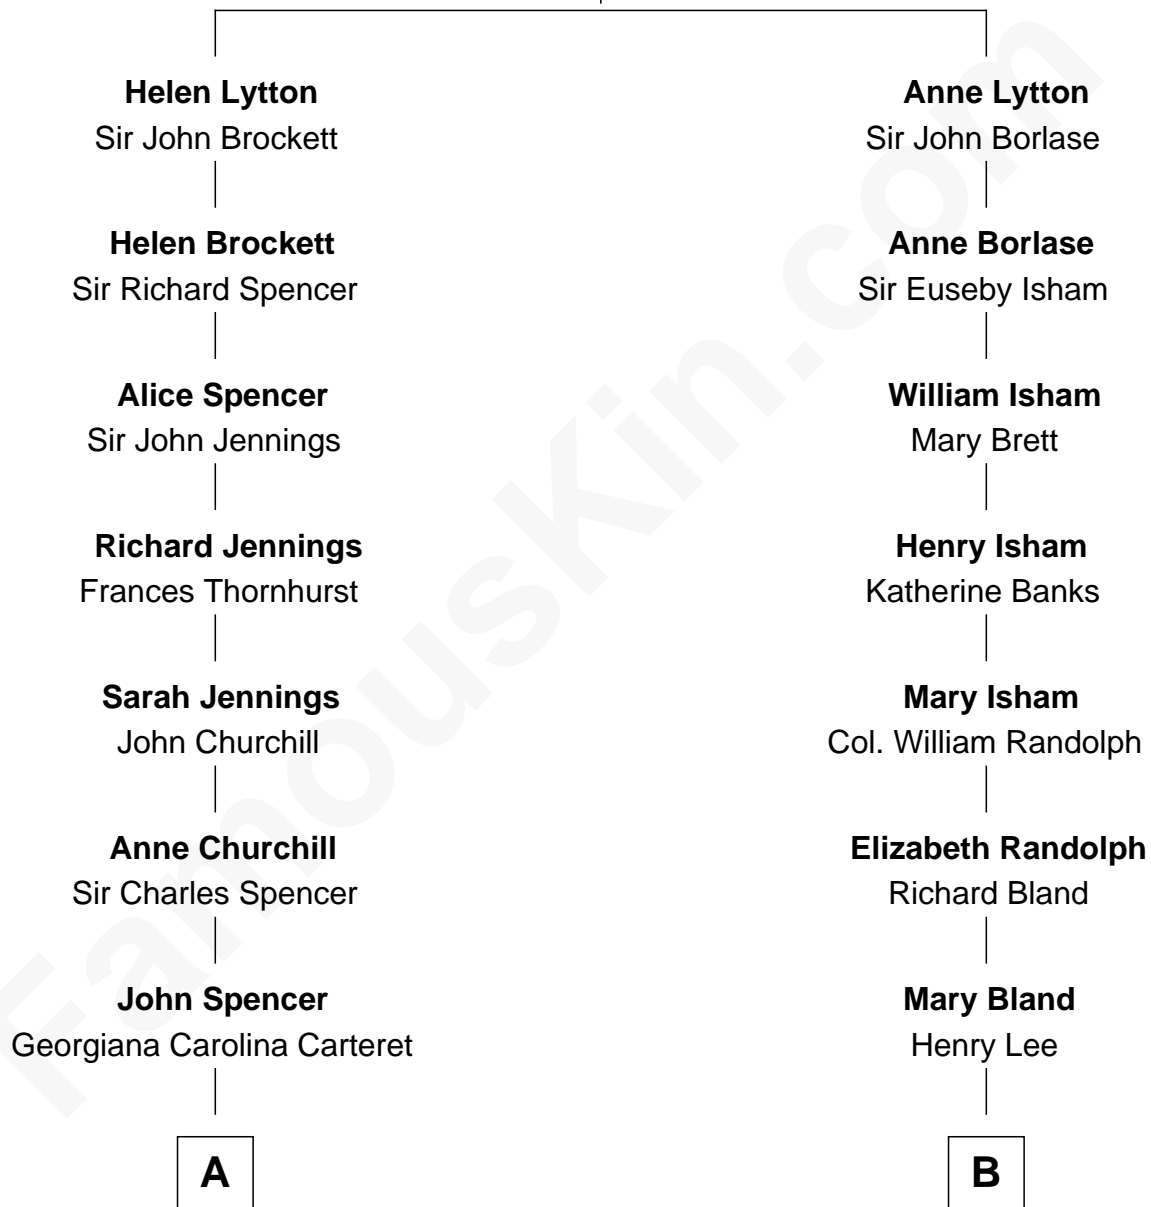

FamousKin.com Relationship Chart of

Prince Harry
Duke of Sussex

9th cousin 5 times removed of

General Robert E. Lee
Confederate Army - U.S. Civil War

Sir Robert Lytton
Frances Cavalery

A

John Spencer
Margaret Georgiana Poyntz

George John Spencer
Lavina Bingham

Frederick Spencer
Adelaide Horatia Elizabeth Seymour

Charles Robert Spencer
Margaret Baring

Albert Edward John Spencer
Cynthia Elinor Beatrix Hamilton

Edward John Spencer
Frances Ruth Burke Roche

Princess Diana Frances Spencer
Charles III, King of the United Kingdom

Prince Harry
Duke of Sussex

B

Col. Henry Lee
Lucy Grymes

Maj. Gen. Henry Lee
Anne Hill Carter

General Robert E. Lee
Confederate Army - U.S. Civil War