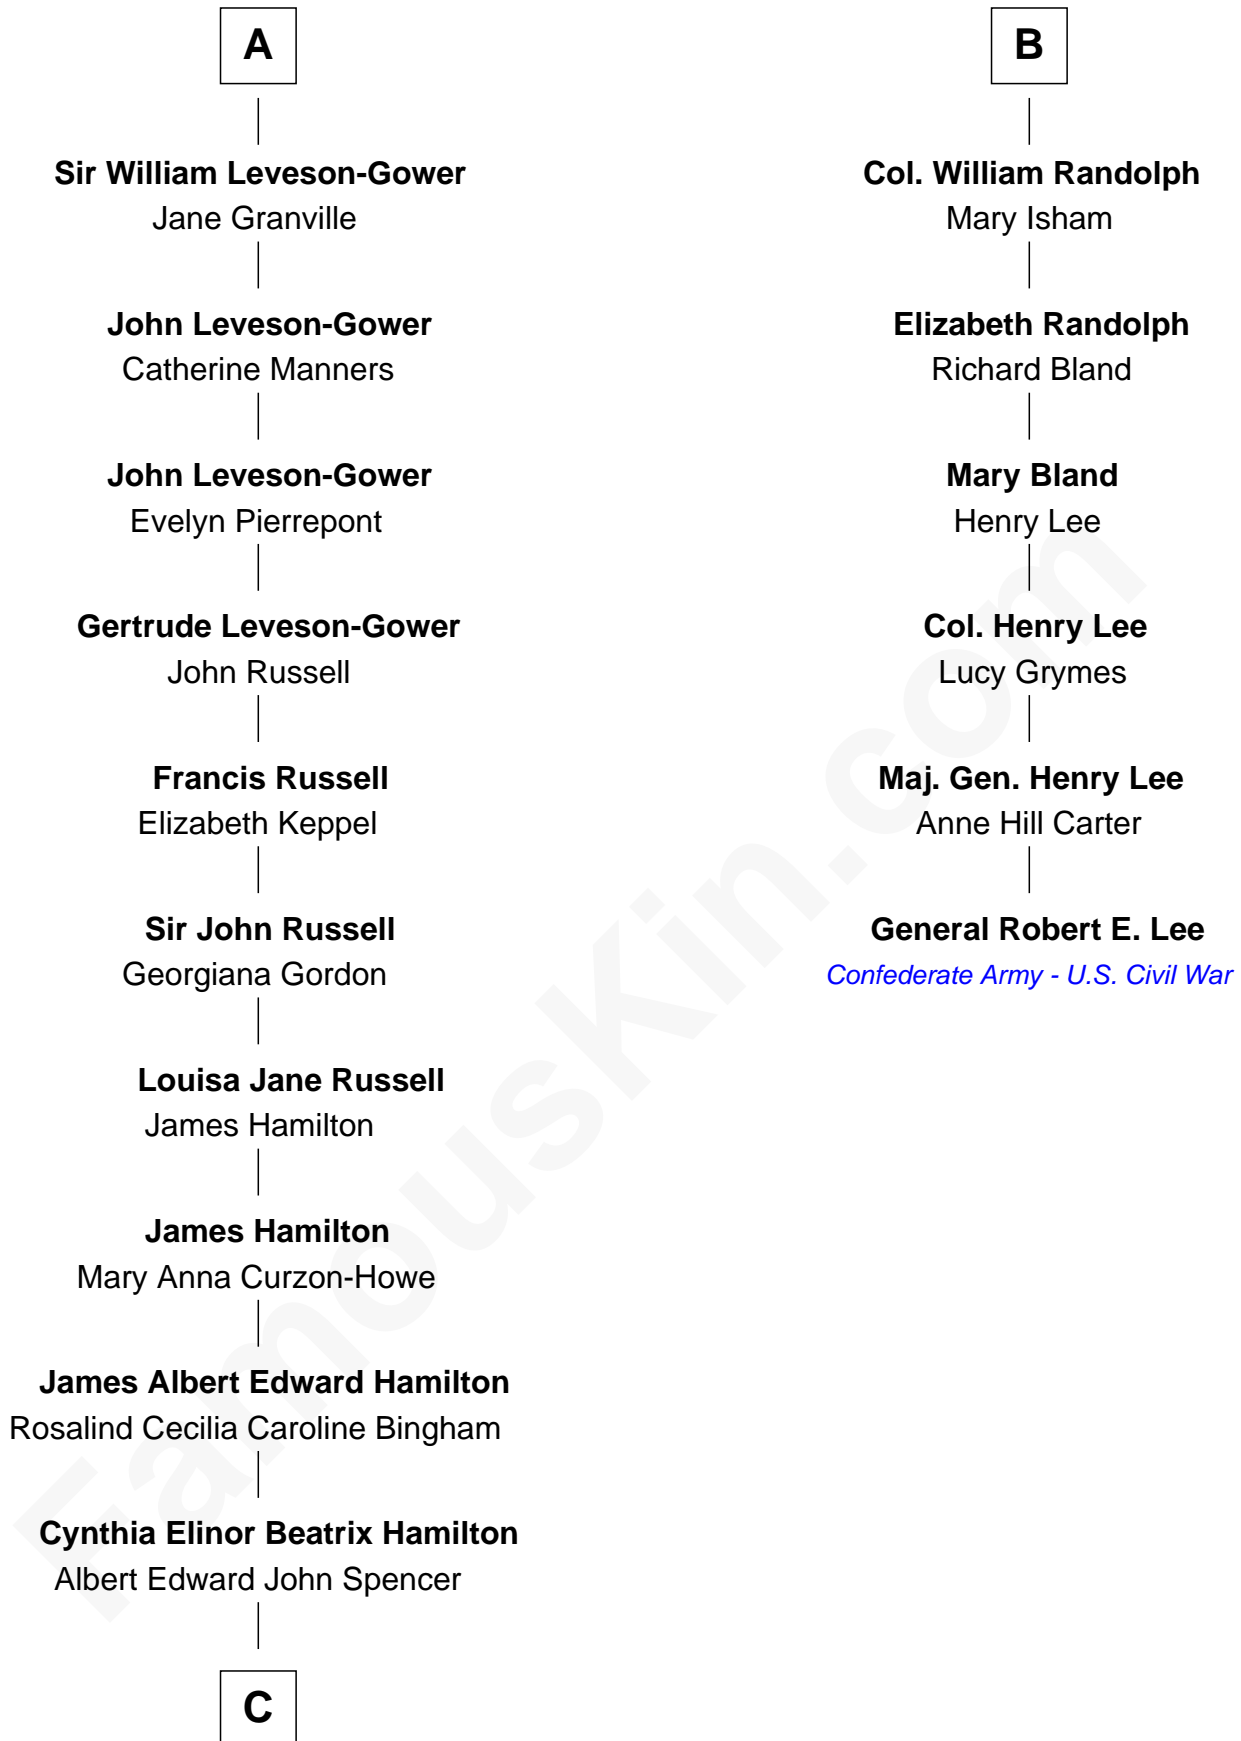

FamousKin.com Relationship Chart of

Prince Harry
Duke of Sussex

12th cousin 7 times removed of

General Robert E. Lee
Confederate Army - U.S. Civil War

Katherine Howard
Sir Edward Neville

C

Edward John Spencer
Frances Ruth Burke Roche

Princess Diana Frances Spencer
Charles III, King of the United Kingdom

Prince Harry
Duke of Sussex

FamousKin.com