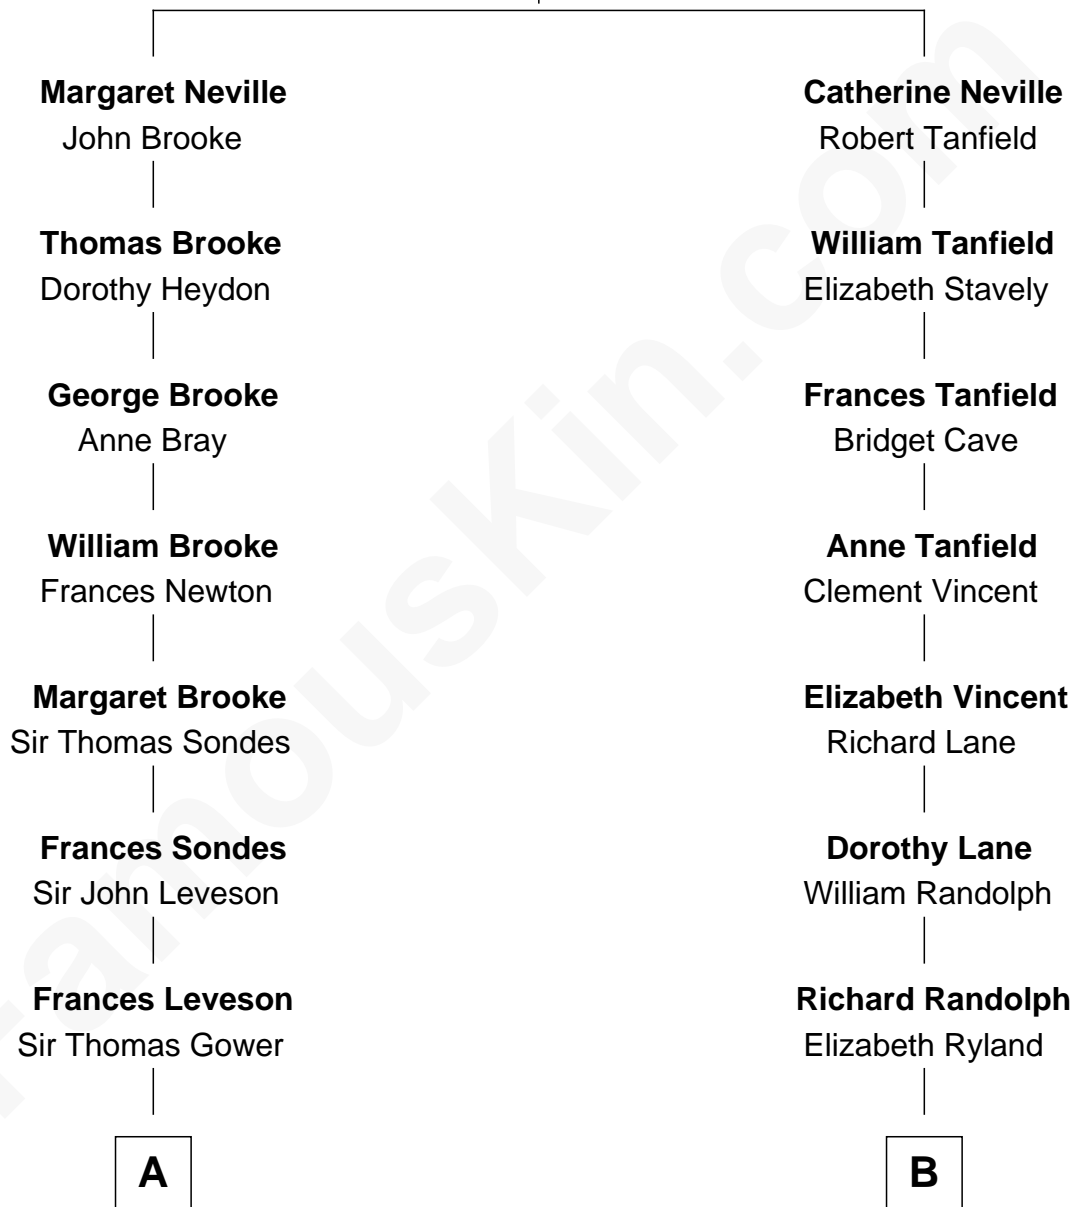

FamousKin.com Relationship Chart of

Prince Harry
Duke of Sussex

12th cousin 7 times removed of

General Robert E. Lee
Confederate Army - U.S. Civil War

Katherine Howard
Sir Edward Neville

C

Edward John Spencer
Frances Ruth Burke Roche

Princess Diana Frances Spencer
Charles III, King of the United Kingdom

Prince Harry
Duke of Sussex

FamousKin.com