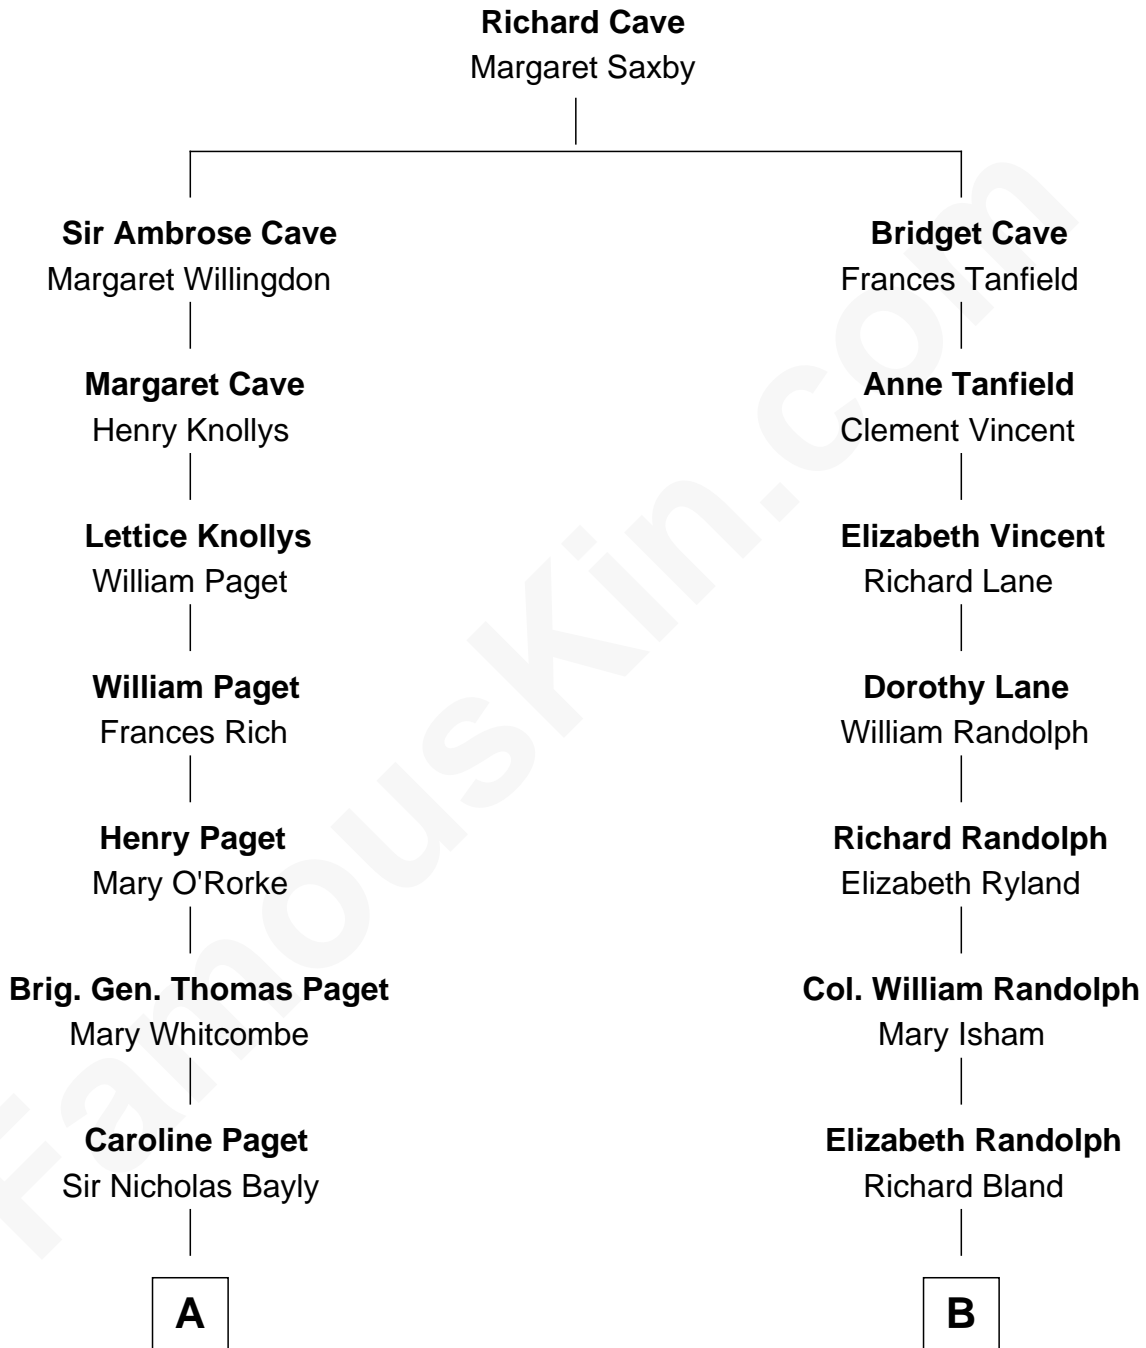

FamousKin.com Relationship Chart of

Prince Harry
Duke of Sussex

10th cousin 5 times removed of

General Robert E. Lee
Confederate Army - U.S. Civil War

A

Henry Bayly alias Paget

Jane Champagné

Henry William Paget

Lady Caroline Elizabeth Villiers

Lady Caroline Paget

Charles Gordon-Lennox

Cecilia Catherine Gordon-Lennox

Charles George Bingham

Rosalind Cecilia Caroline Bingham

James Albert Edward Hamilton

Cynthia Elinor Beatrix Hamilton

Albert Edward John Spencer

Edward John Spencer

Frances Ruth Burke Roche

Princess Diana Frances Spencer

Charles III, King of the United Kingdom

Prince Harry

Duke of Sussex

B