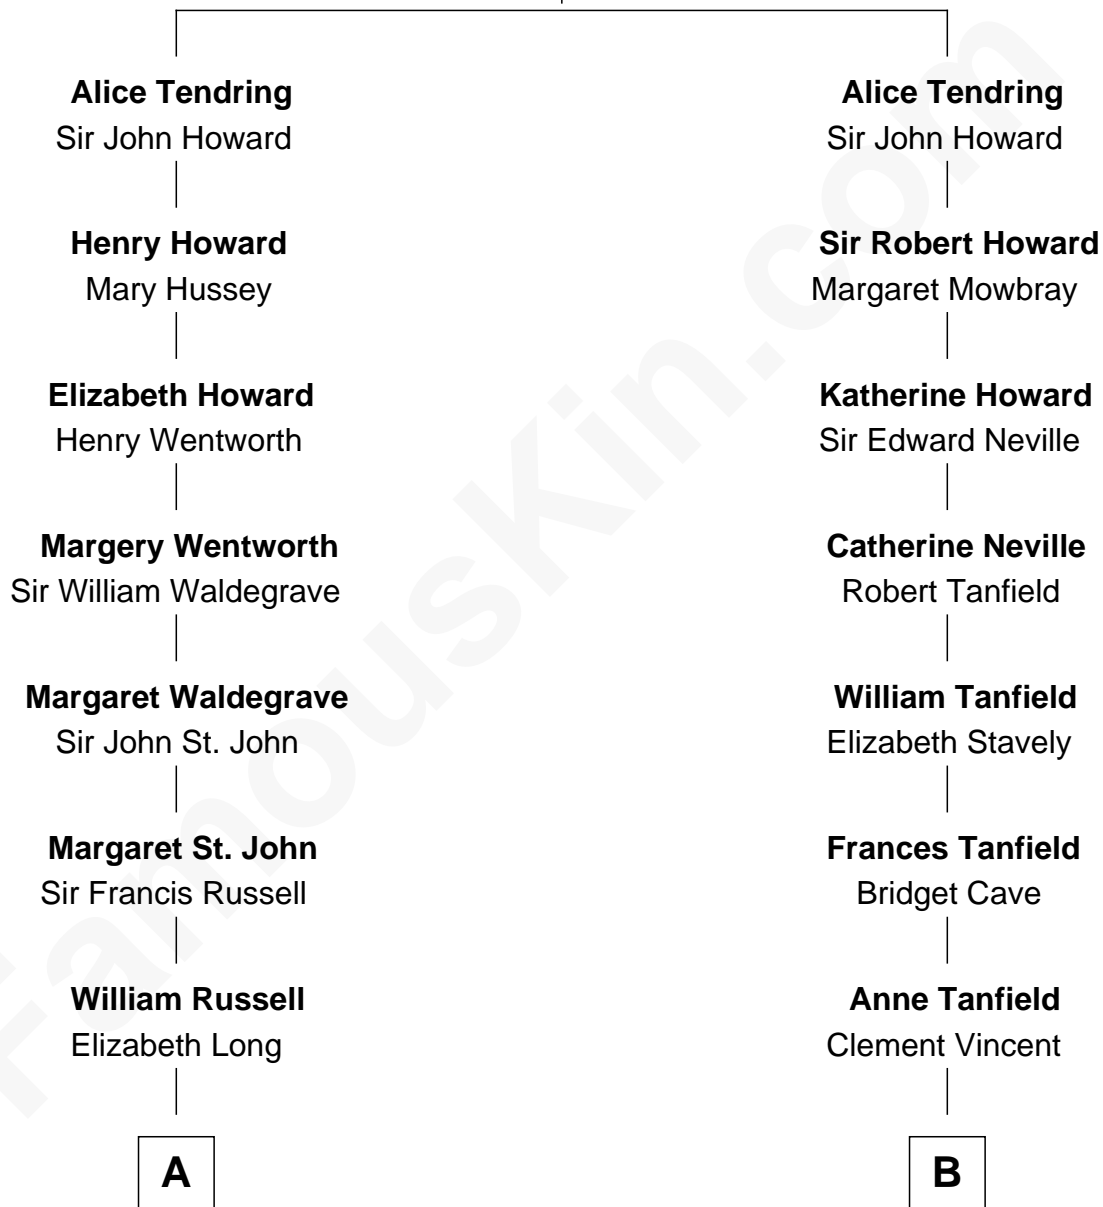

FamousKin.com Relationship Chart of

Prince Harry
Duke of Sussex

15th cousin 4 times removed of

General Robert E. Lee
Confederate Army - U.S. Civil War

Sir William Tendring
Katherine Mylde

C

Edward John Spencer
Frances Ruth Burke Roche

Princess Diana Frances Spencer
Charles III, King of the United Kingdom

Prince Harry
Duke of Sussex

FamousKin.com