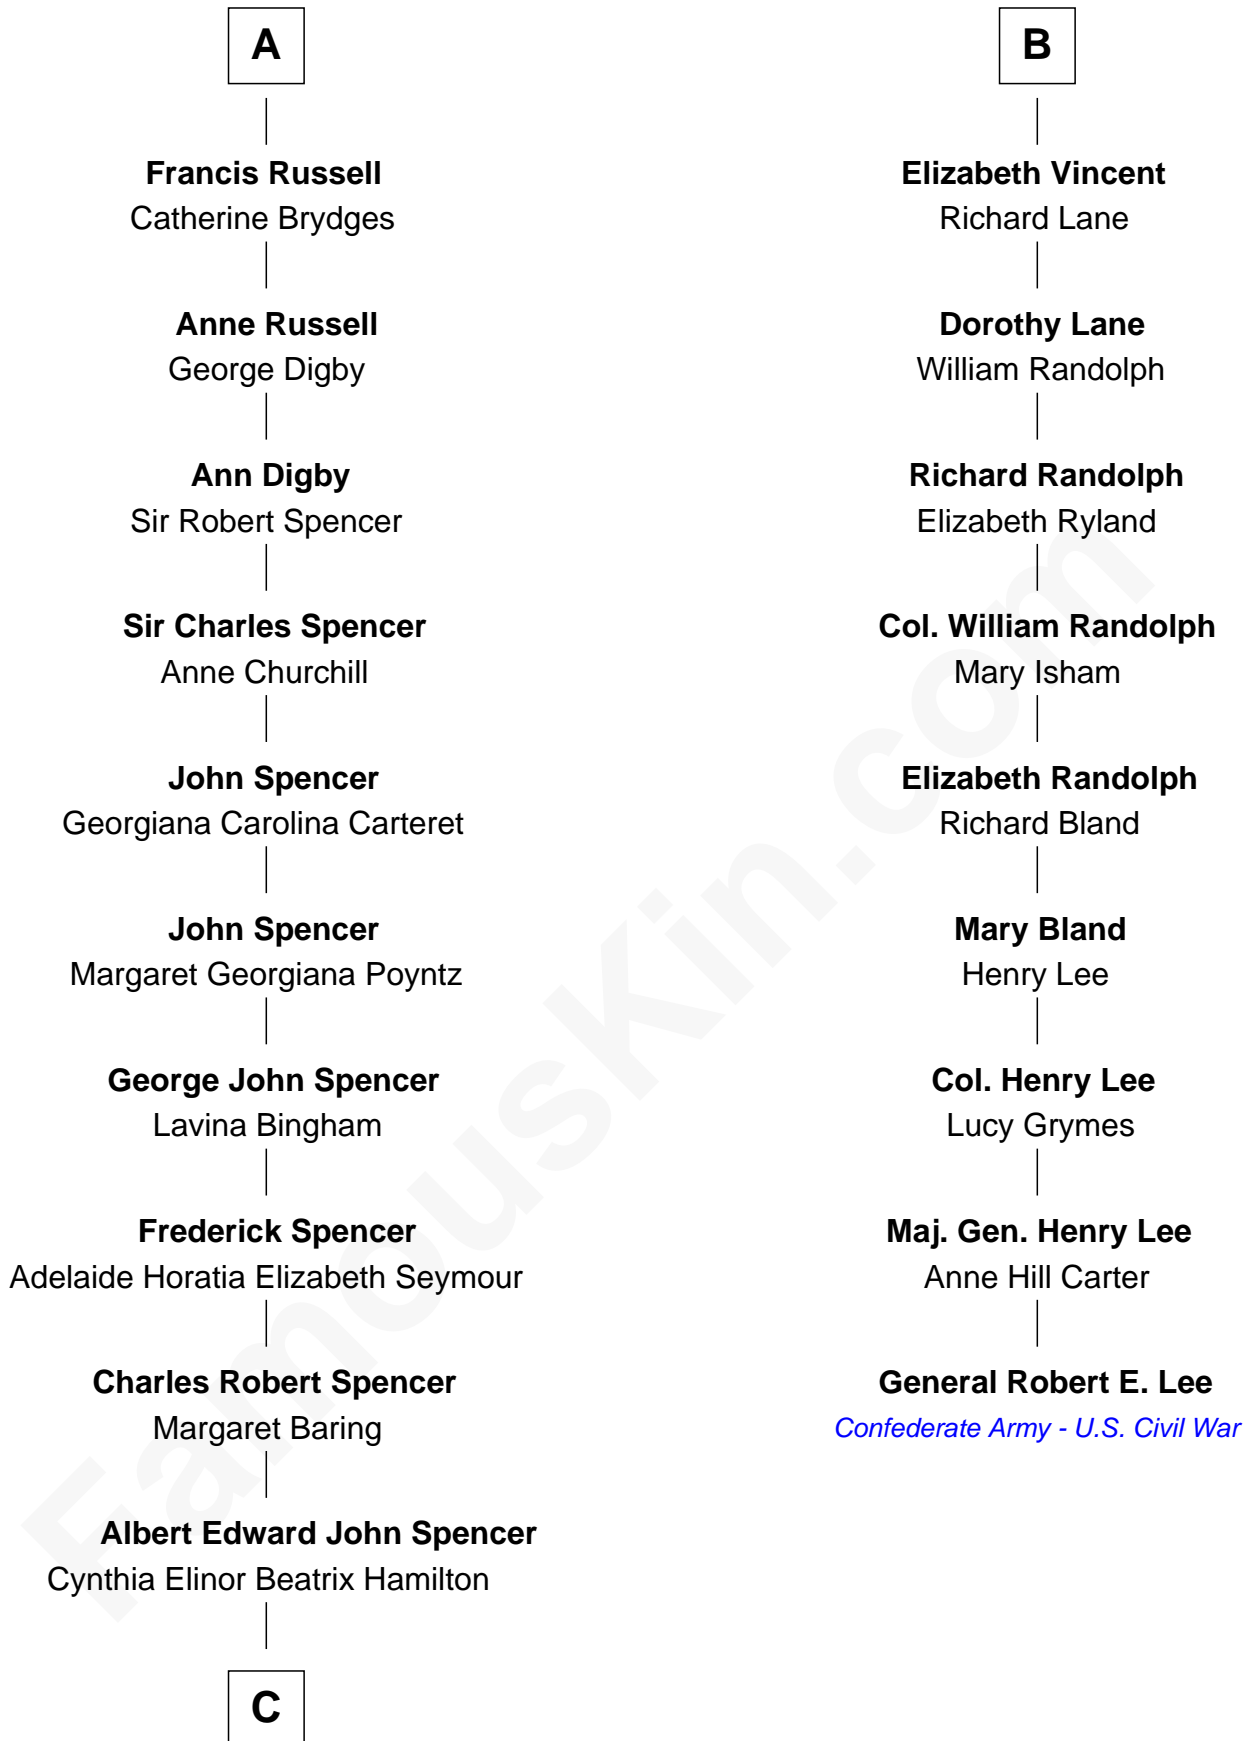

FamousKin.com Relationship Chart of

Prince Harry
Duke of Sussex

15th cousin 4 times removed of

General Robert E. Lee
Confederate Army - U.S. Civil War

Sir William Tendring
Katherine Mylde

C

Edward John Spencer
Frances Ruth Burke Roche

Princess Diana Frances Spencer
Charles III, King of the United Kingdom

Prince Harry
Duke of Sussex

FamousKin.com