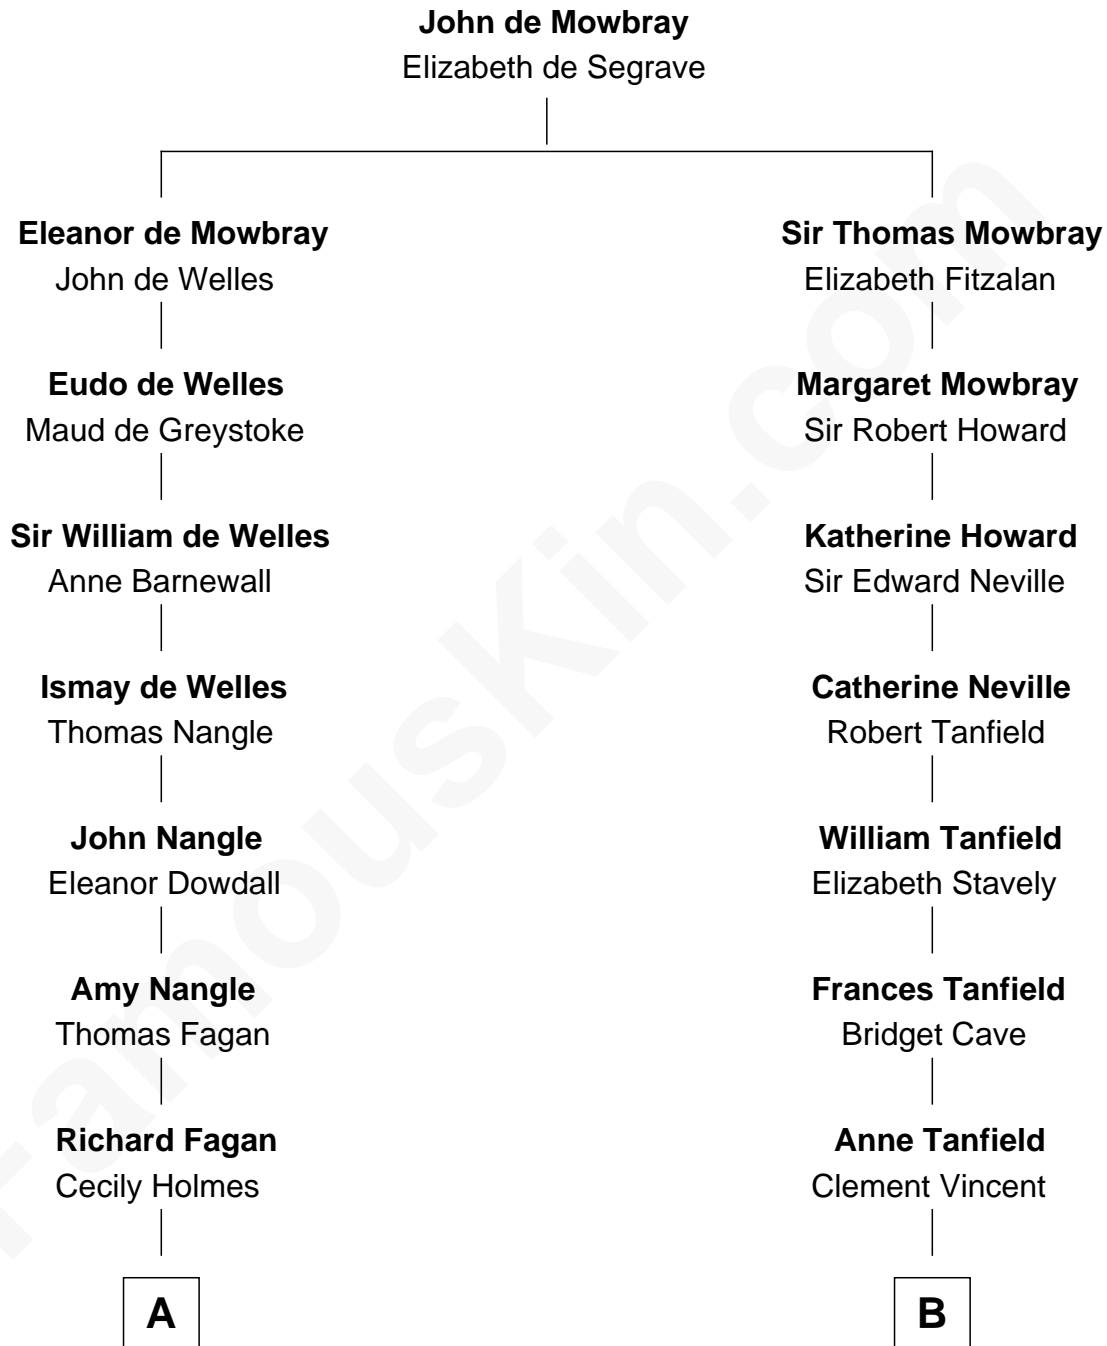

# FamousKin.com Relationship Chart of

**Prince Harry**  
*Duke of Sussex*

15th cousin 4 times removed of

**General Robert E. Lee**  
*Confederate Army - U.S. Civil War*

**C**

**Elizabeth II, Queen of the United Kingdom**

Prince Philip of Edinburgh

**Charles III, King of the United Kingdom**

Princess Diana Frances Spencer

**Prince Harry**

*Duke of Sussex*

FamousKin.com