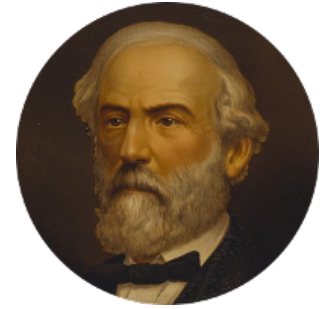

# FamousKin.com Relationship Chart of

**Prince Harry**  
*Duke of Sussex*

15th cousin 4 times removed of

**General Robert E. Lee**  
*Confederate Army - U.S. Civil War*

**C**

**Elizabeth II, Queen of the United Kingdom**

Prince Philip of Edinburgh

**Charles III, King of the United Kingdom**

Princess Diana Frances Spencer

**Prince Harry**

*Duke of Sussex*

FamousKin.com