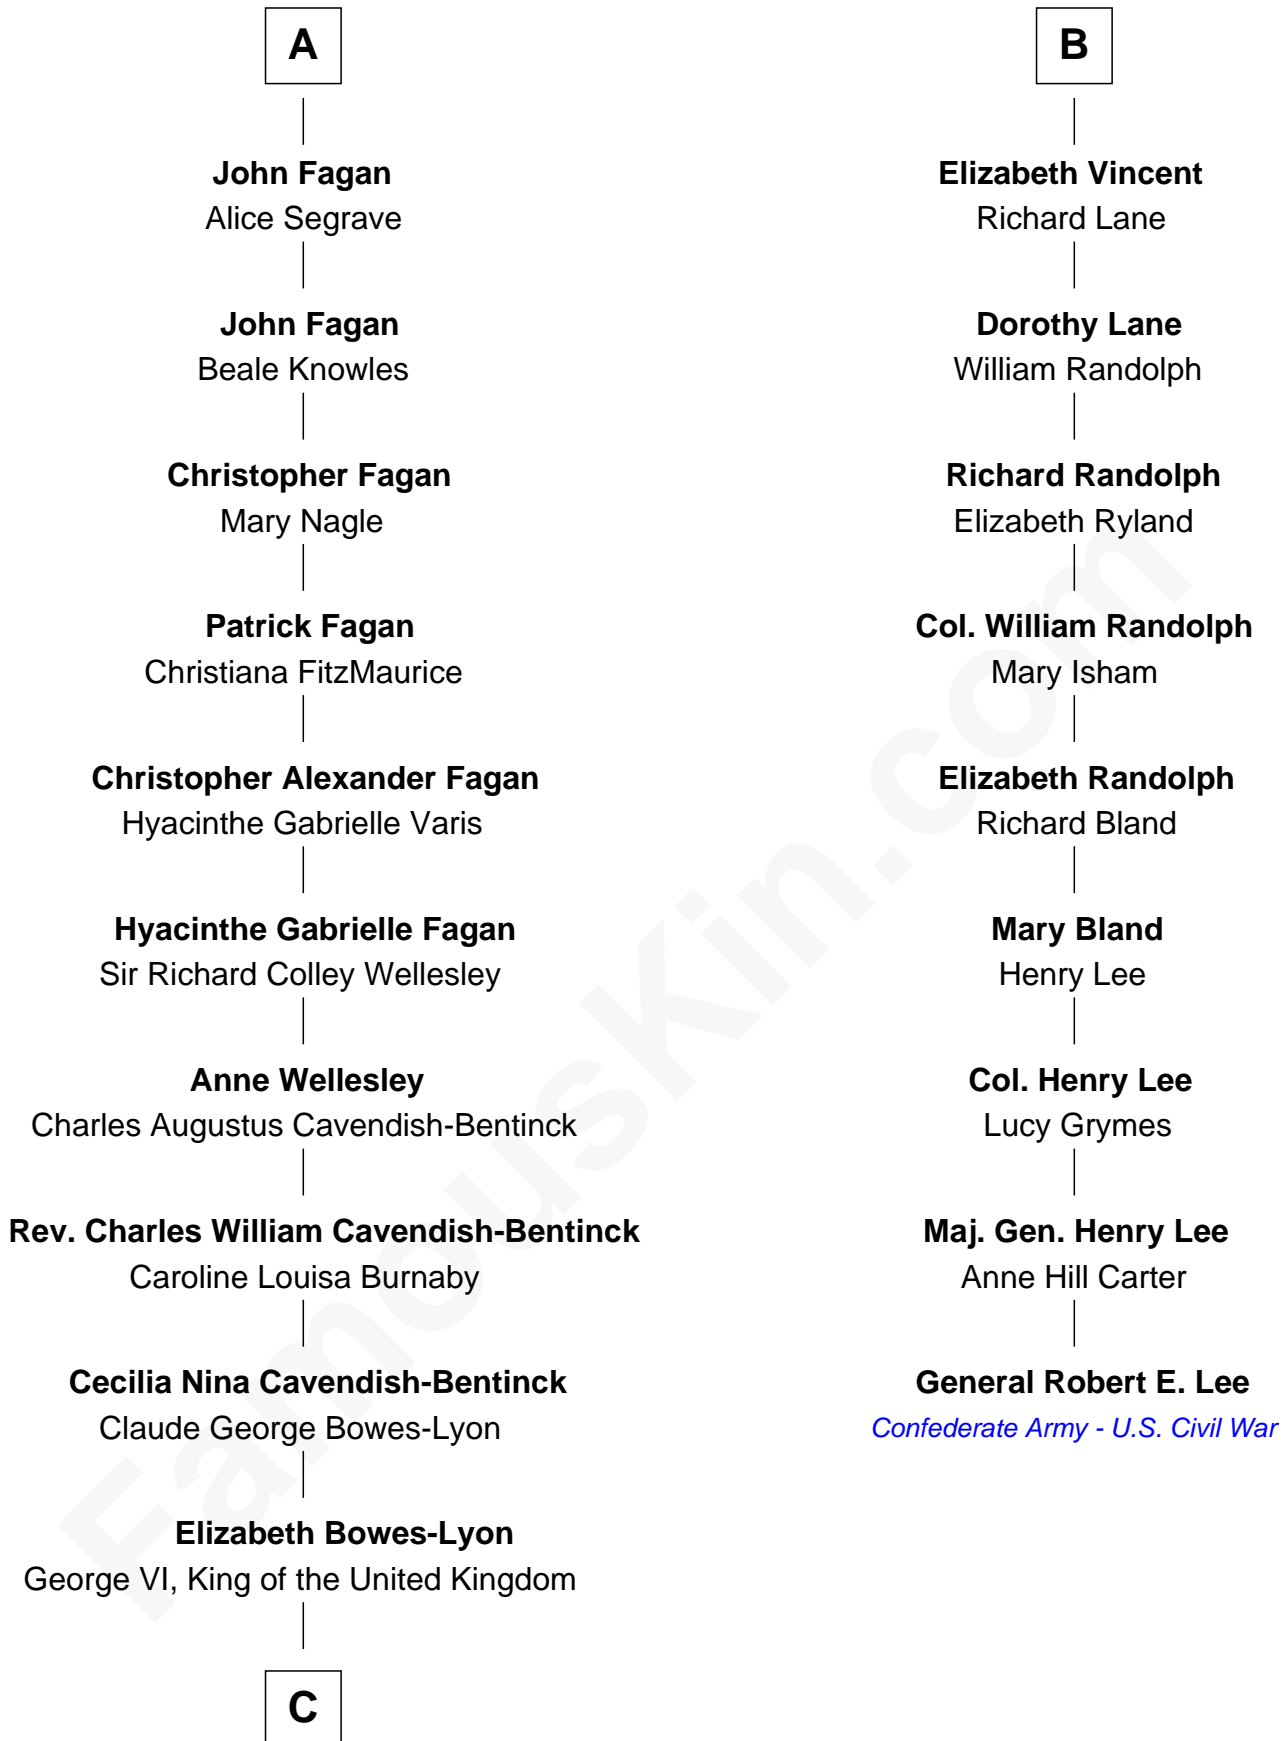

# FamousKin.com Relationship Chart of

**Prince Harry**  
*Duke of Sussex*

15th cousin 4 times removed of

**General Robert E. Lee**  
*Confederate Army - U.S. Civil War*

**C**

**Elizabeth II, Queen of the United Kingdom**

Prince Philip of Edinburgh

**Charles III, King of the United Kingdom**

Princess Diana Frances Spencer

**Prince Harry**

*Duke of Sussex*

FamousKin.com