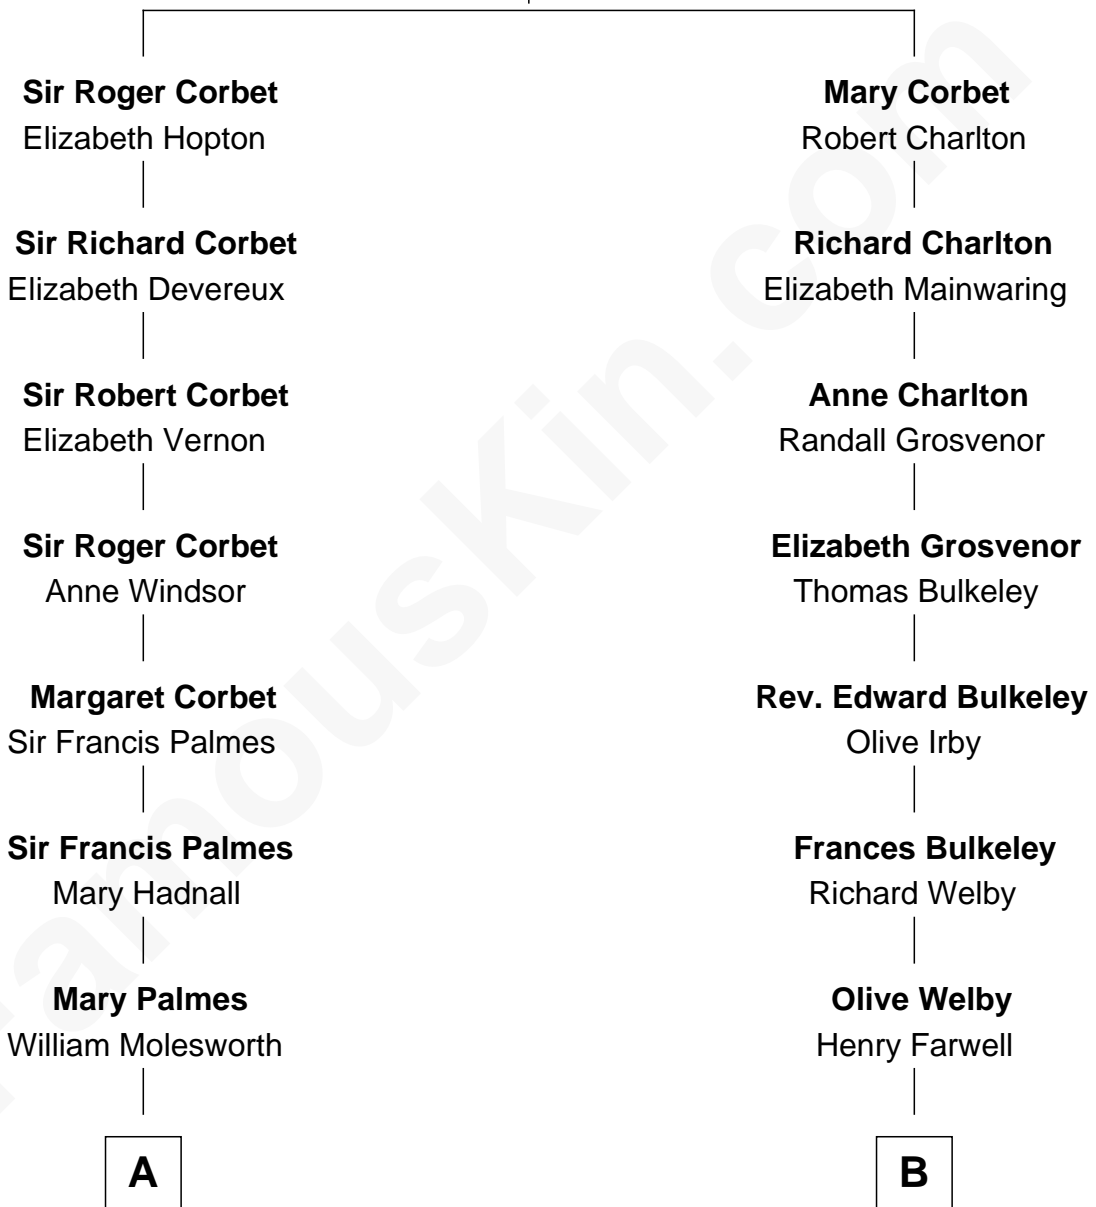

FamousKin.com Relationship Chart of

Prince Harry
Duke of Sussex

18th cousin of

Linda Hamilton
TV and Movie Actress

Sir Robert Corbet
Margaret - - - - -

C

Princess Diana Frances Spencer
Charles III, King of the United Kingdom

Prince Harry
Duke of Sussex

D

Barbara Kyle Holt
Dr. Carroll Stanford Hamilton

Linda Hamilton
TV and Movie Actress

FamousKin.com