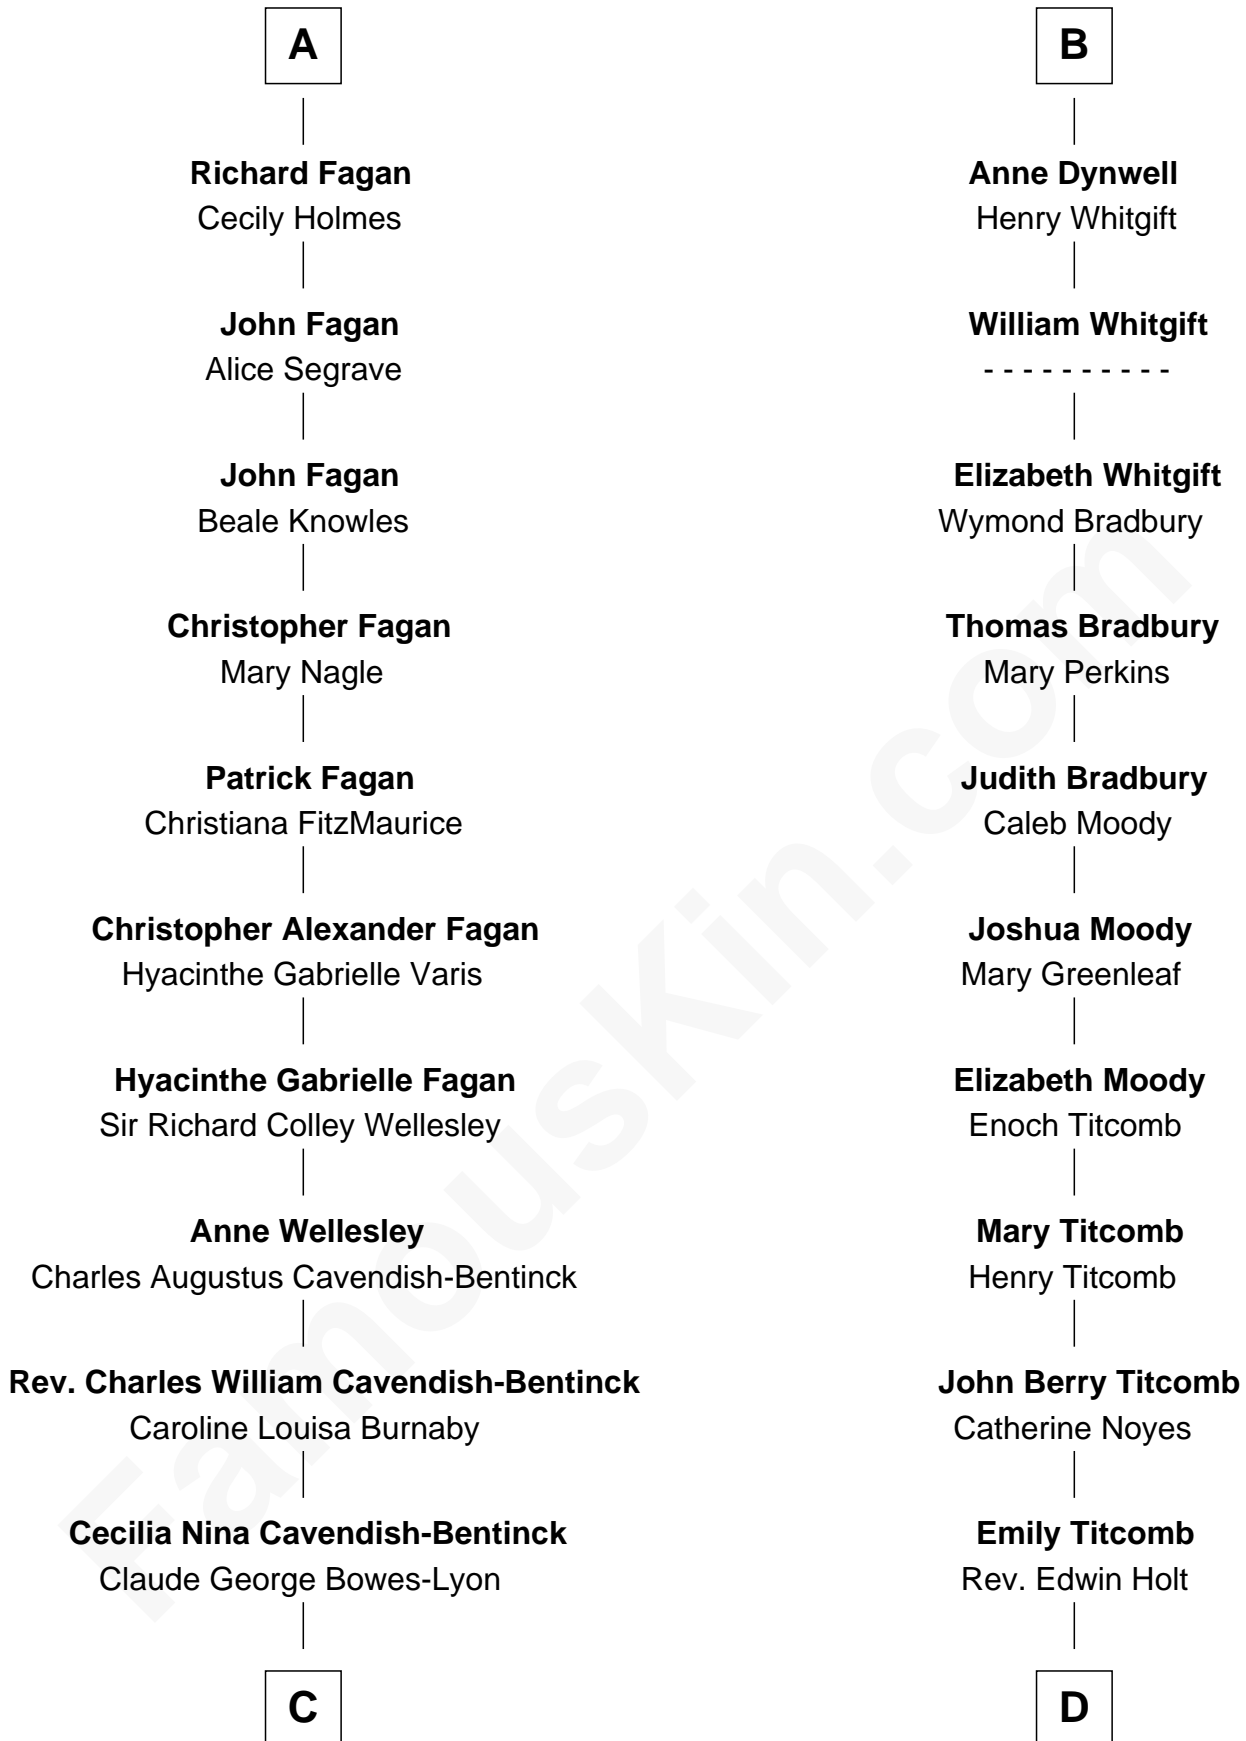

FamousKin.com Relationship Chart of

Prince Harry
Duke of Sussex

20th cousin 1 time removed of

Linda Hamilton
TV and Movie Actress

John de Mowbray
Joan of Lancaster

John de Mowbray
Elizabeth de Segrave

Eleanor de Mowbray
John de Welles

Eudo de Welles
Maud de Greystoke

Sir William de Welles
Anne Barnewall

Ismay de Welles
Thomas Nangle

John Nangle
Eleanor Dowdall

Amy Nangle
Thomas Fagan

A

John de Mowbray
Elizabeth de Segrave

Eleanor de Mowbray
John de Welles

Eudo de Welles
Maud de Greystoke

Sir Lionel de Welles
Joan de Waterton

Margaret de Welles
Sir Thomas Dymoke

Jane Dymoke
John Fulnetby

Katherine Fulnetby
William Dynwell

B

C

Elizabeth Bowes-Lyon

George VI, King of the United Kingdom

Elizabeth II, Queen of the United Kingdom

Prince Philip of Edinburgh

Charles III, King of the United Kingdom

Princess Diana Frances Spencer

Prince Harry

Duke of Sussex

D