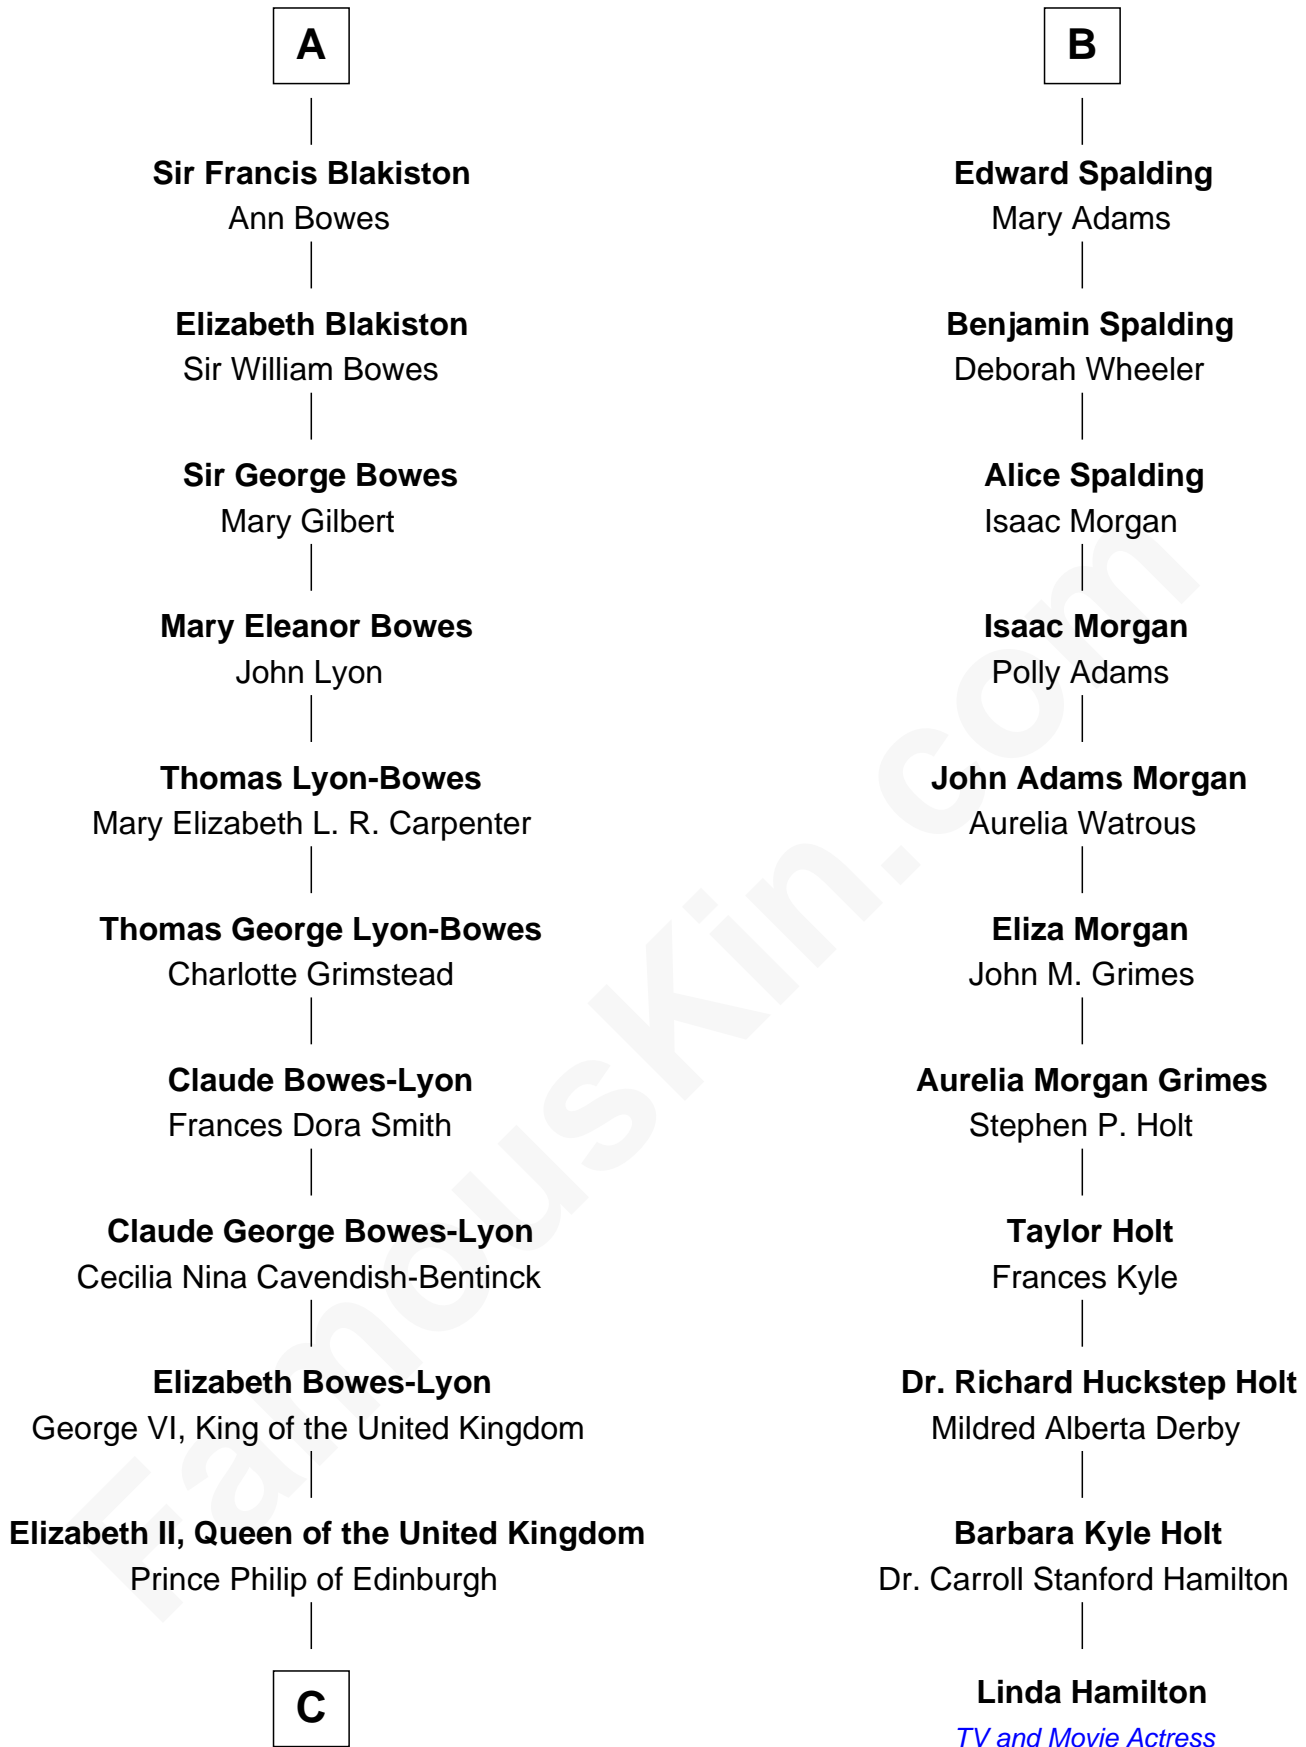

FamousKin.com Relationship Chart of

Prince Harry

Duke of Sussex

17th cousin 1 time removed of

Linda Hamilton

TV and Movie Actress

Sir Robert Constable

Agnes Wentworth

William Tyrwhit

Sir Robert Tyrwhit

Maud Talboys

Katharine Tyrwhit

Sir Richard Thimbleby

Elizabeth Thimbleby

Thomas Welby

Richard Welby

Frances Bulkeley

Olive Welby

Henry Farwell

Olive Farwell

Benjamin Spalding

B

C

Charles III, King of the United Kingdom