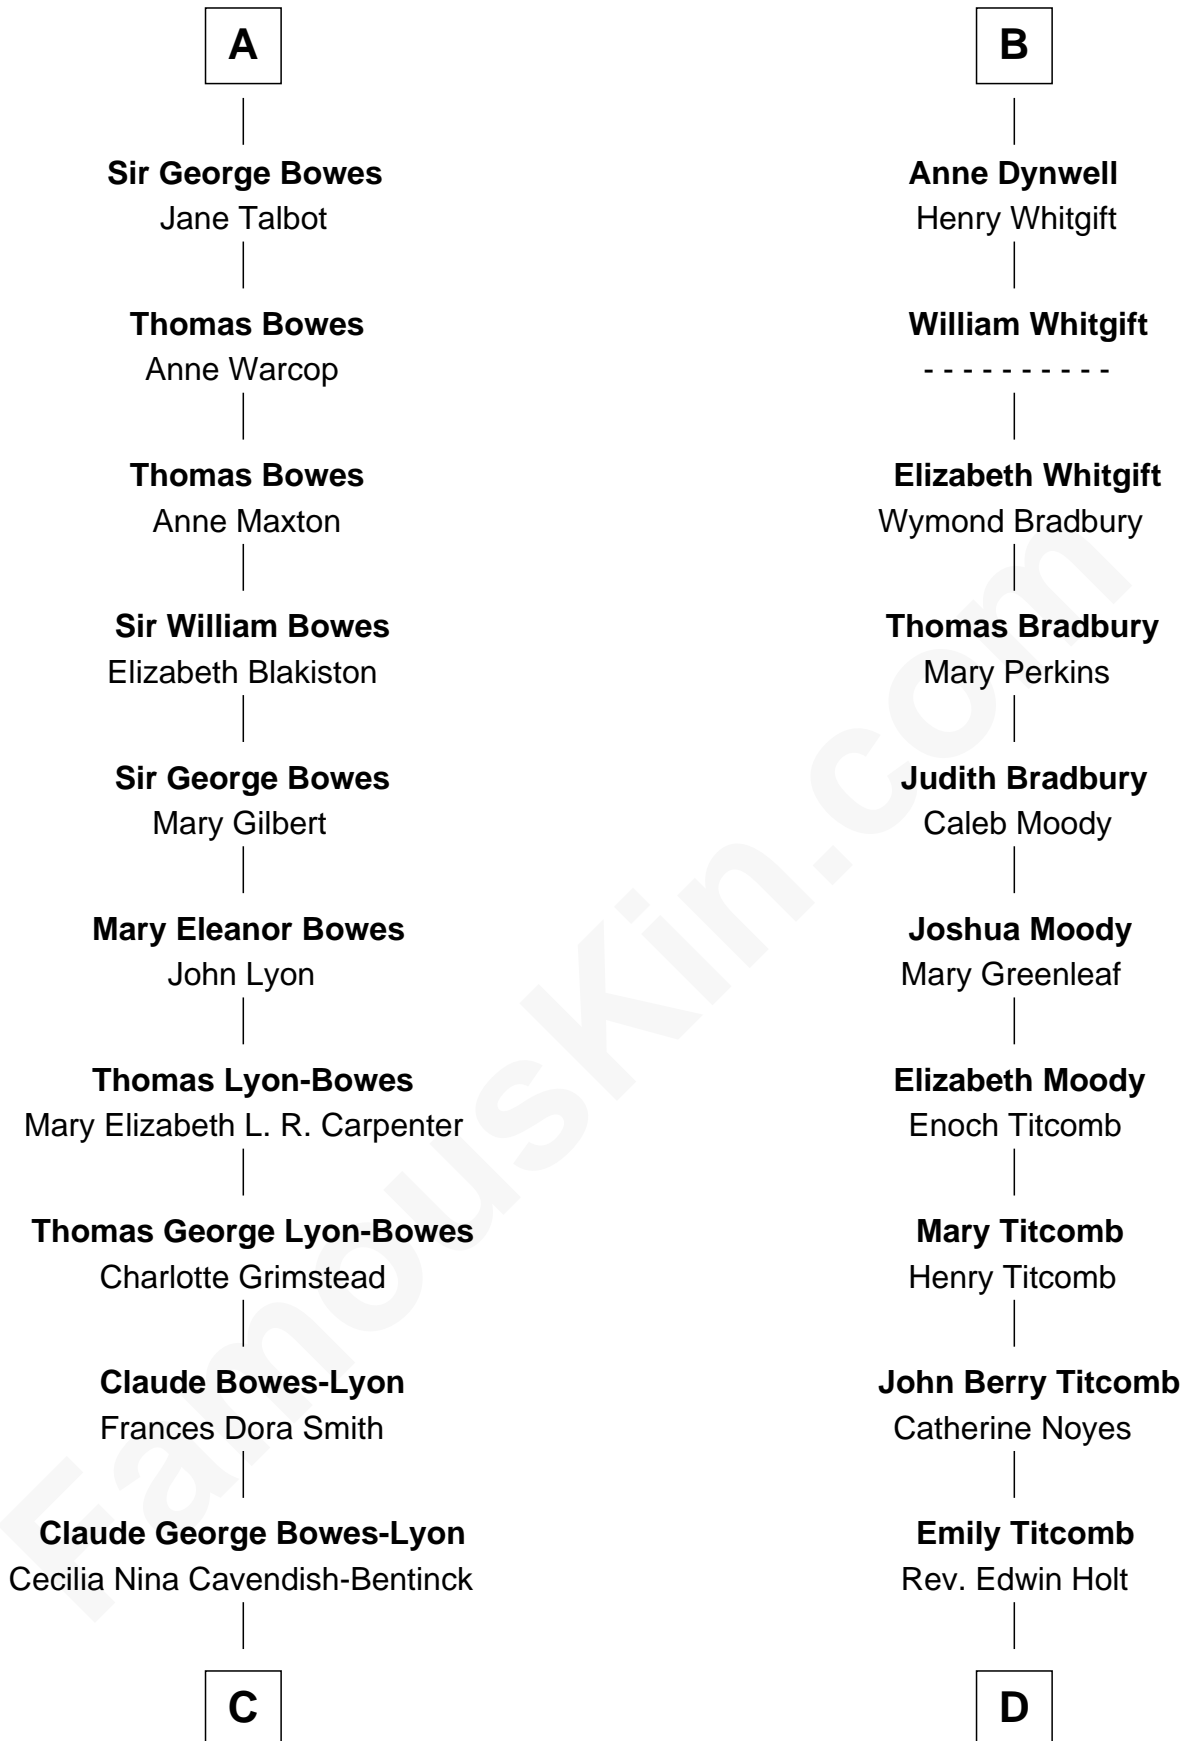

FamousKin.com Relationship Chart of

Prince Harry
Duke of Sussex

20th cousin 1 time removed of

Linda Hamilton
TV and Movie Actress

Sir Geoffrey le Scrope
Ivetta de Ros

C

Elizabeth Bowes-Lyon

George VI, King of the United Kingdom

Elizabeth II, Queen of the United Kingdom

Prince Philip of Edinburgh

Charles III, King of the United Kingdom

Princess Diana Frances Spencer

Prince Harry

Duke of Sussex

D

Stephen P. Holt

Aurelia Morgan Grimes

Taylor Holt

Frances Kyle

Dr. Richard Huckstep Holt

Mildred Alberta Derby

Barbara Kyle Holt

Dr. Carroll Stanford Hamilton

Linda Hamilton