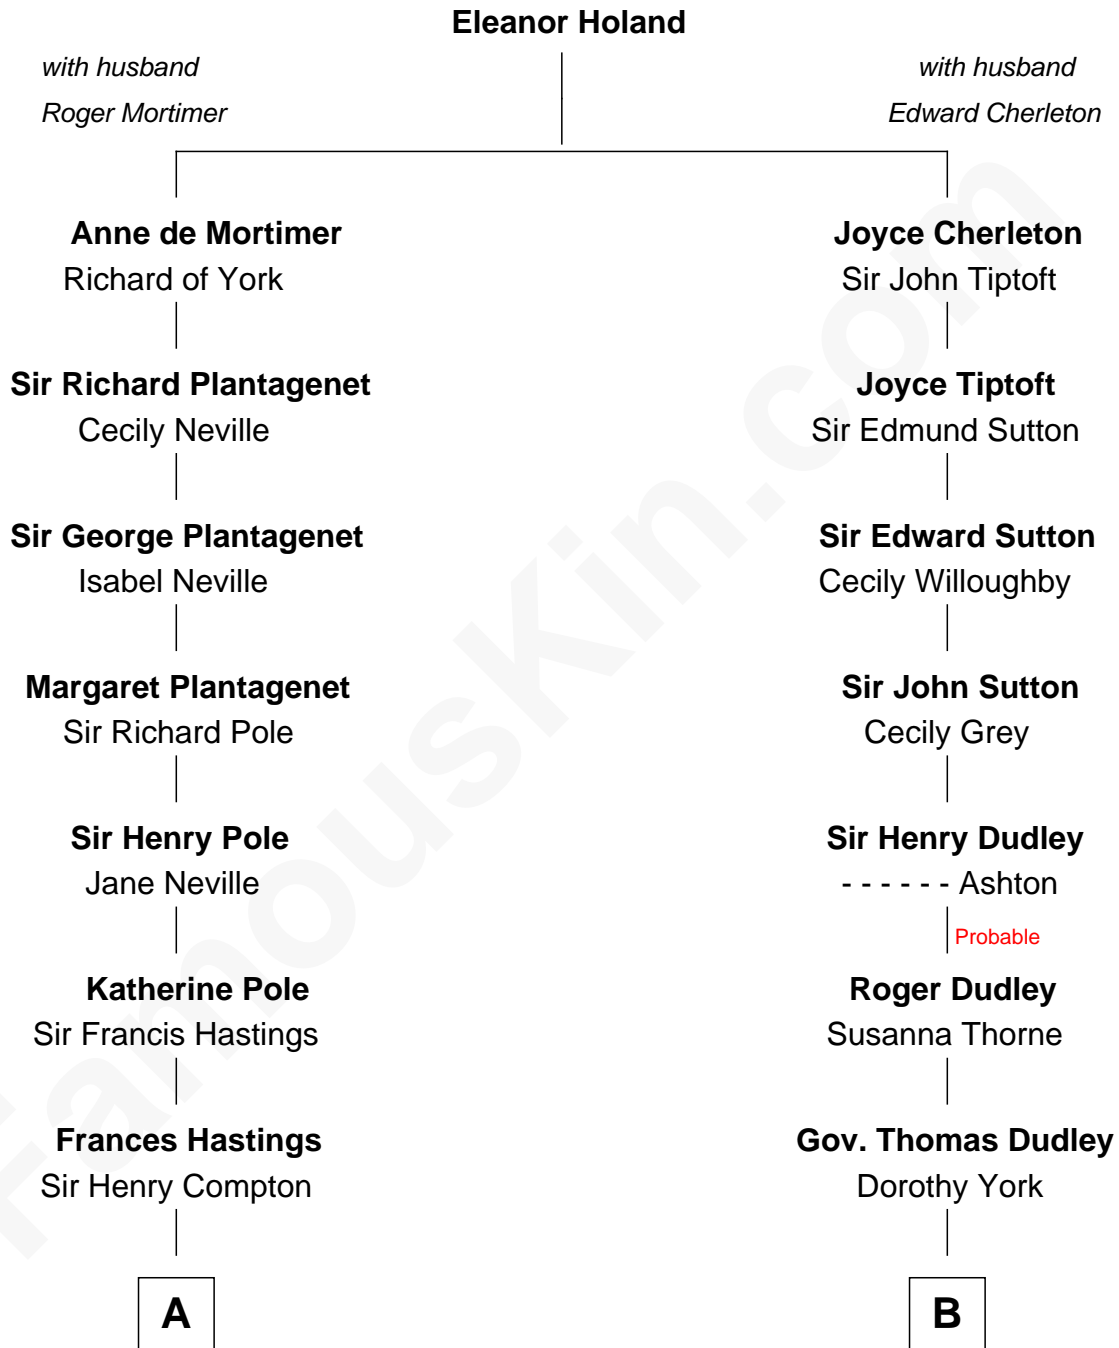

FamousKin.com Relationship Chart of

Prince Harry
Duke of Sussex

18th cousin 1 time removed of

Keri Russell
TV and Movie Actress

C

Edward John Spencer
Frances Ruth Burke Roche

Princess Diana Frances Spencer
Charles III, King of the United Kingdom

Prince Harry
Duke of Sussex

D

Stephanie Stephens
David Harold Russell

Keri Russell
TV and Movie Actress

FamousKin.com