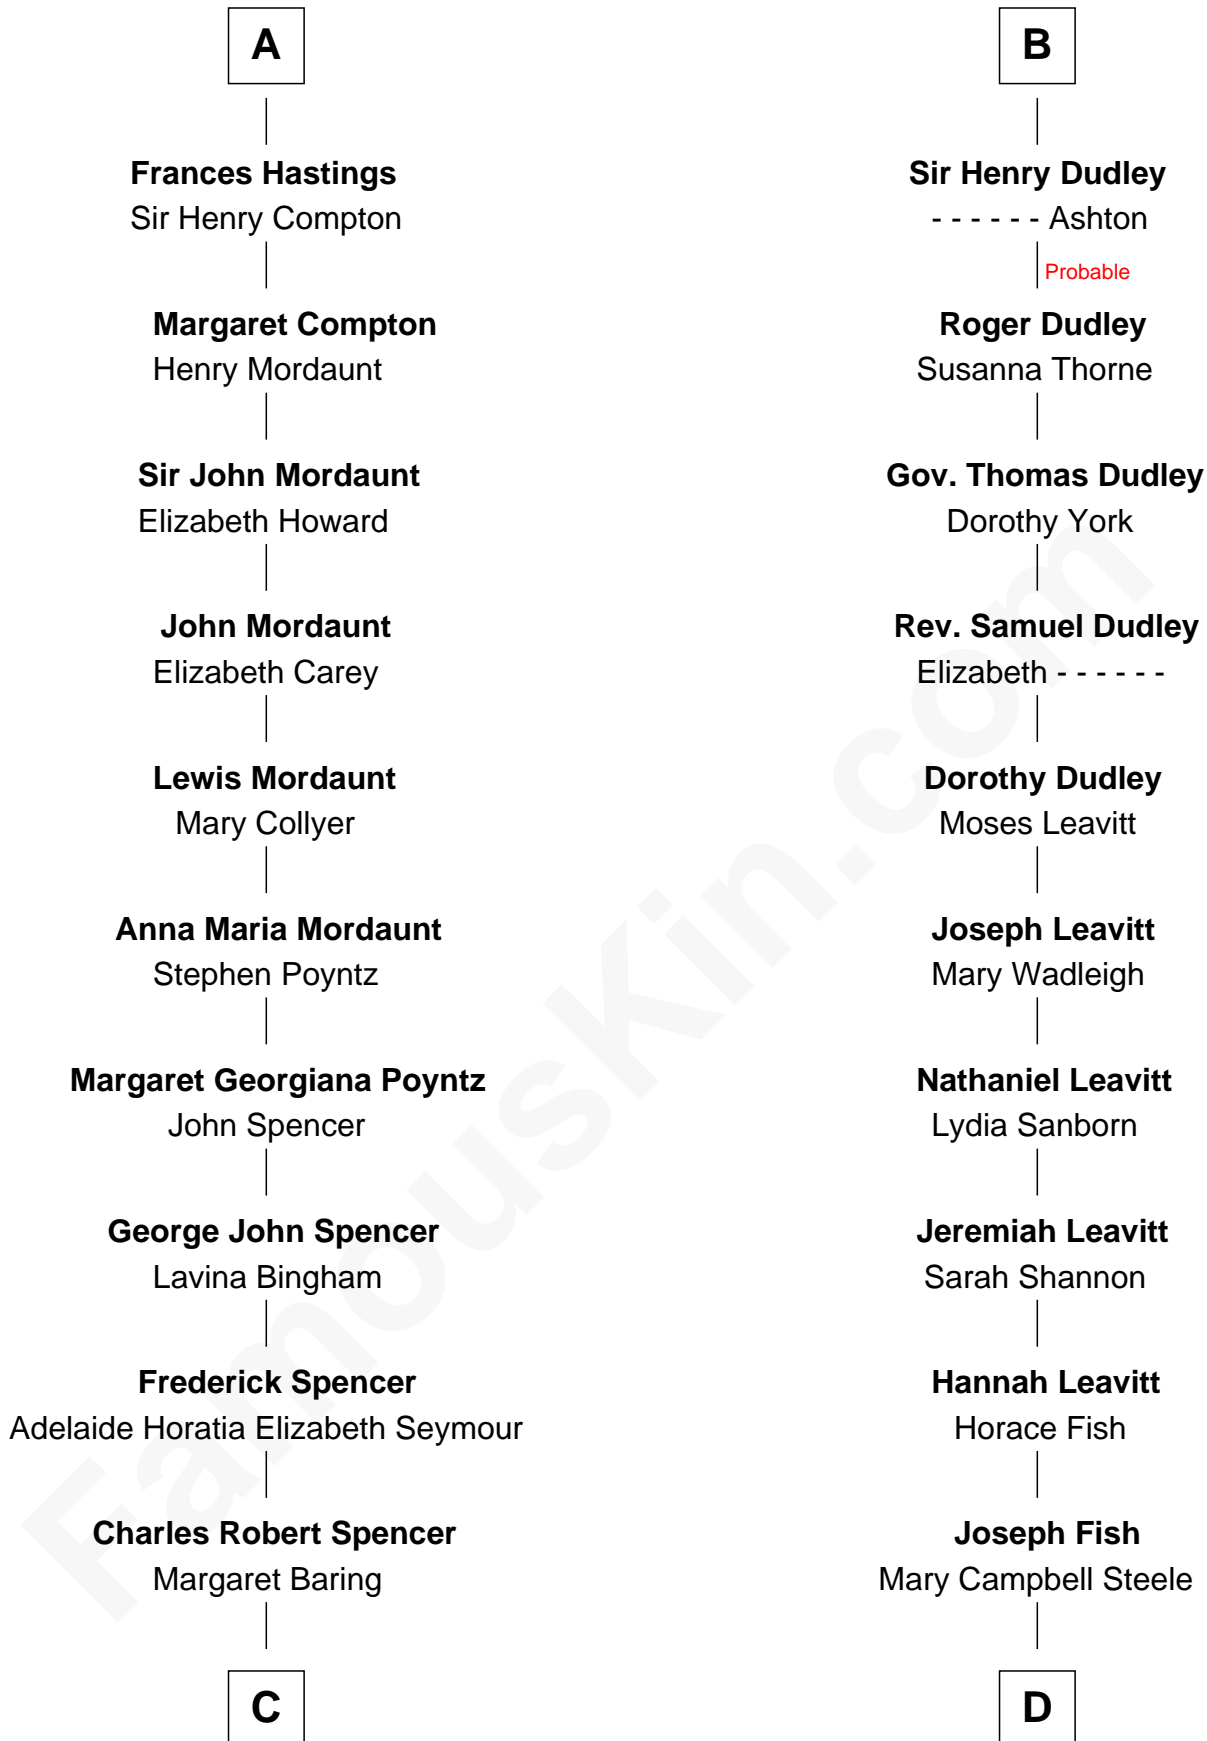

FamousKin.com Relationship Chart of

Prince Harry

Duke of Sussex

20th cousin 1 time removed of

Keri Russell

TV and Movie Actress

Sir Henry de Percy

Eleanor de Arundel

C

Albert Edward John Spencer

Cynthia Elinor Beatrix Hamilton

Edward John Spencer

Frances Ruth Burke Roche

Princess Diana Frances Spencer

Charles III, King of the United Kingdom

Prince Harry