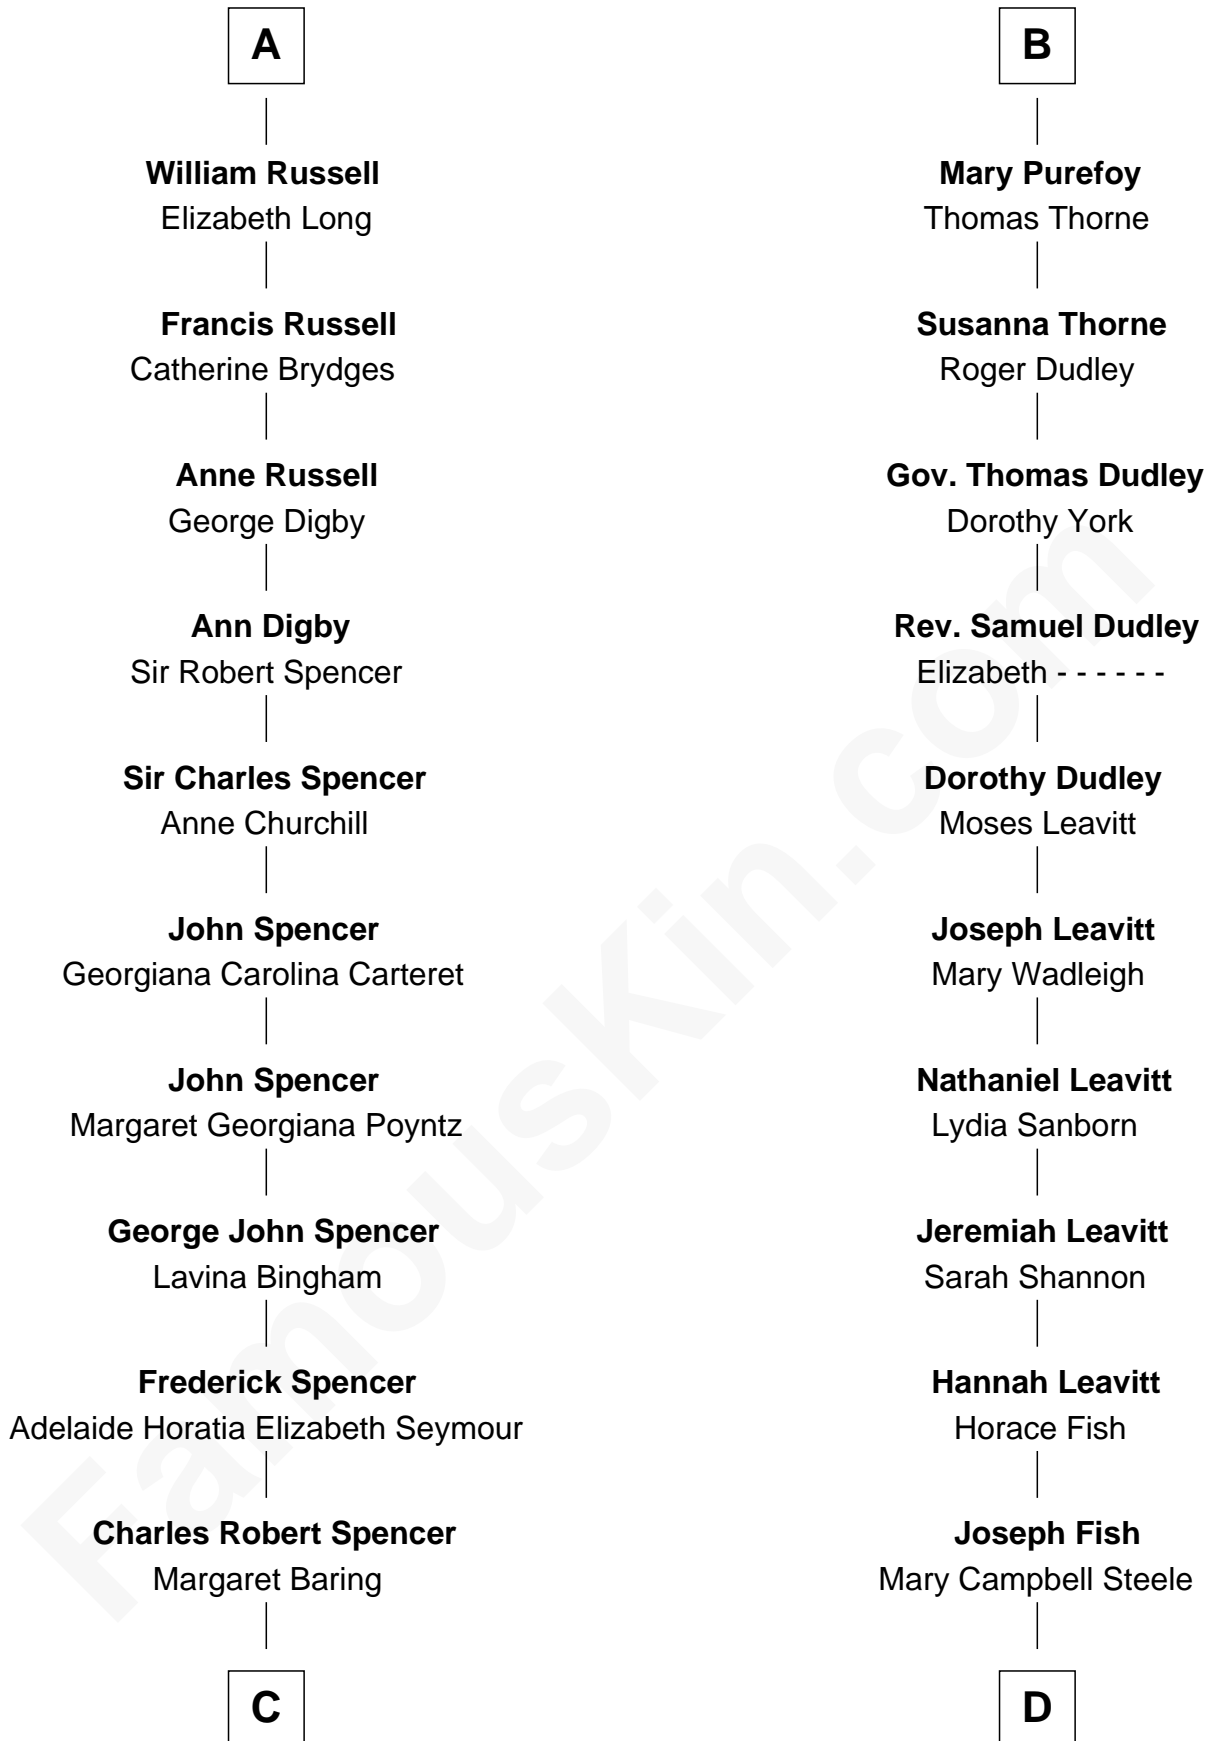

FamousKin.com Relationship Chart of

Prince Harry
Duke of Sussex

20th cousin 1 time removed of

Keri Russell
TV and Movie Actress

Sir John Howard
Alice de Bois

C

Albert Edward John Spencer

Cynthia Elinor Beatrix Hamilton