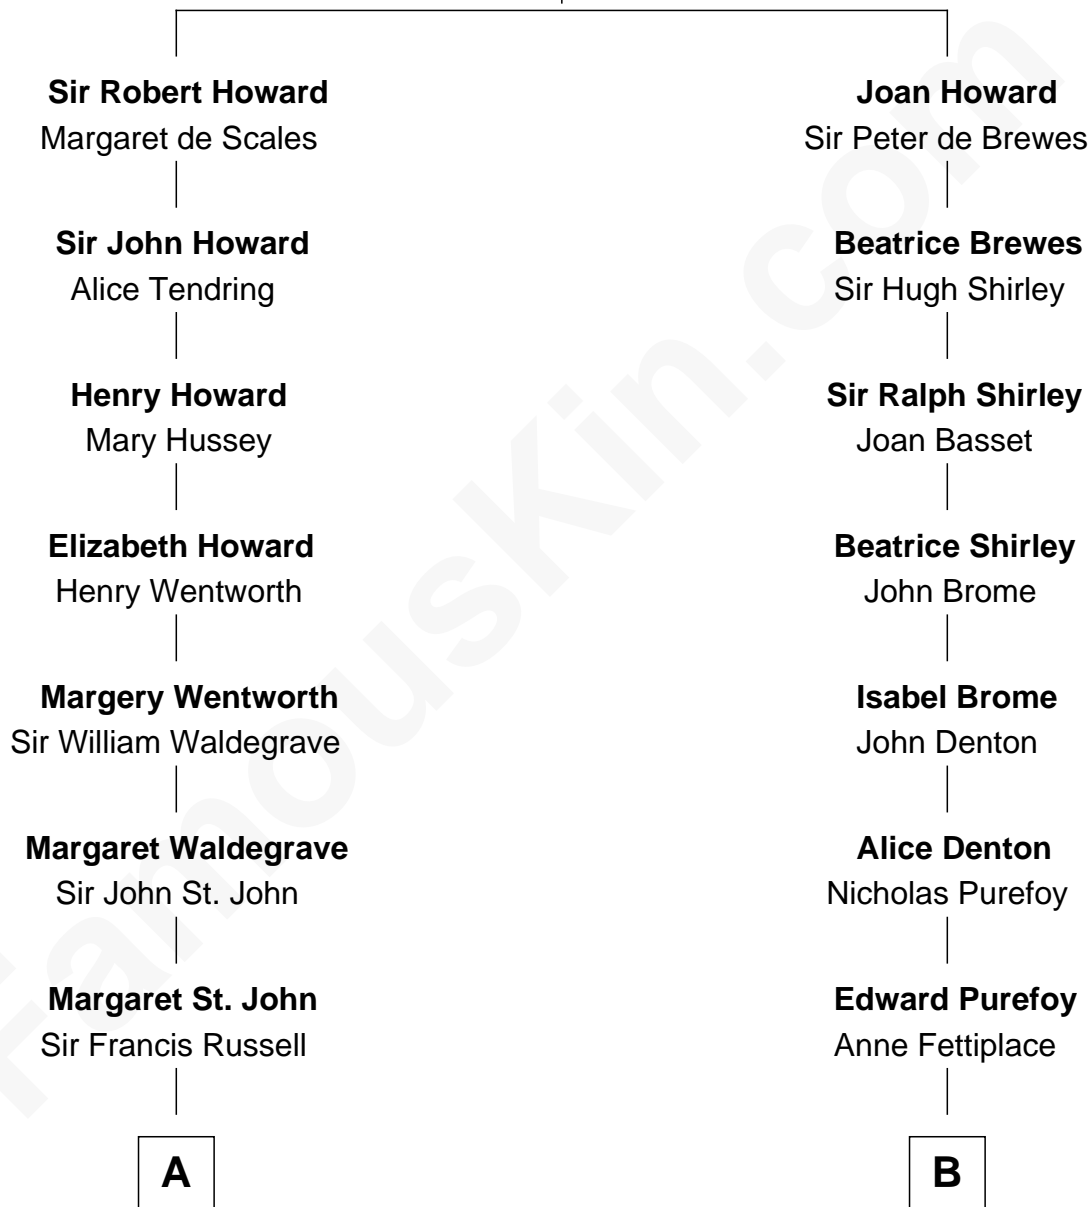

FamousKin.com Relationship Chart of

Prince Harry
Duke of Sussex

20th cousin 1 time removed of

Keri Russell
TV and Movie Actress

Sir John Howard
Alice de Bois

C

Albert Edward John Spencer

Cynthia Elinor Beatrix Hamilton

Edward John Spencer

Frances Ruth Burke Roche

Princess Diana Frances Spencer

Charles III, King of the United Kingdom

Prince Harry

Duke of Sussex

D

John Lazelle Fish

Melvina Cheney

Karl Joseph Fish

Mary Emma McNeil

Emma Inez Fish

Kermit Sylvester Stephens

Stephanie Stephens

David Harold Russell

Keri Russell