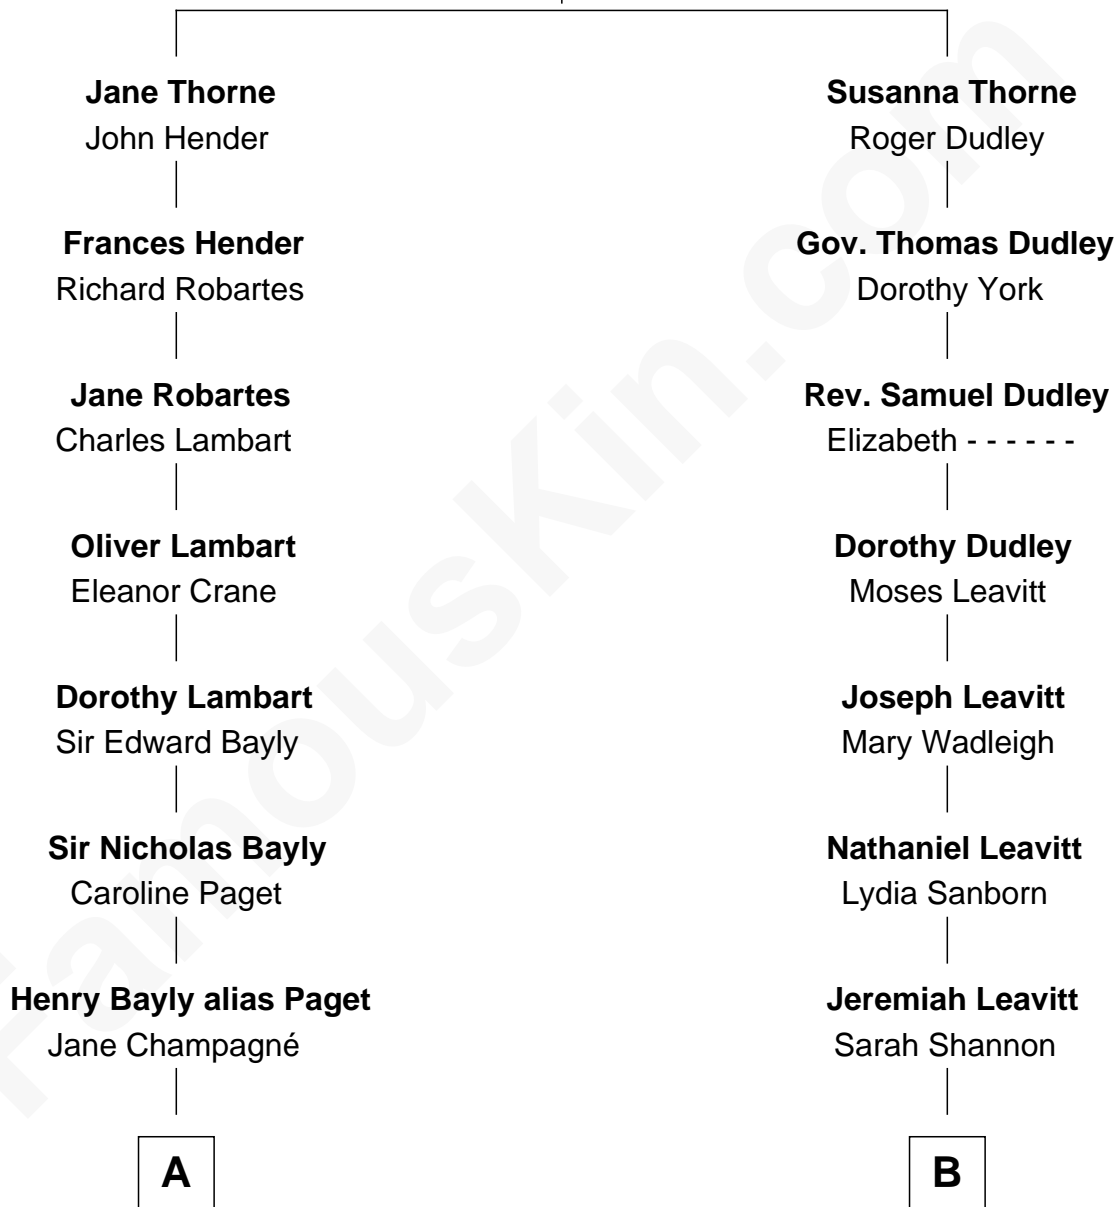

FamousKin.com Relationship Chart of

Prince Harry
Duke of Sussex

13th cousin 1 time removed of

Keri Russell
TV and Movie Actress

Thomas Thorne
Mary Purefoy

A

Henry William Paget
Lady Caroline Elizabeth Villiers

Lady Caroline Paget
Charles Gordon-Lennox

Cecilia Catherine Gordon-Lennox
Charles George Bingham

Rosalind Cecilia Caroline Bingham
James Albert Edward Hamilton

Cynthia Elinor Beatrix Hamilton
Albert Edward John Spencer

Edward John Spencer
Frances Ruth Burke Roche

Princess Diana Frances Spencer
Charles III, King of the United Kingdom

Prince Harry
Duke of Sussex

B

Hannah Leavitt
Horace Fish

Joseph Fish
Mary Campbell Steele