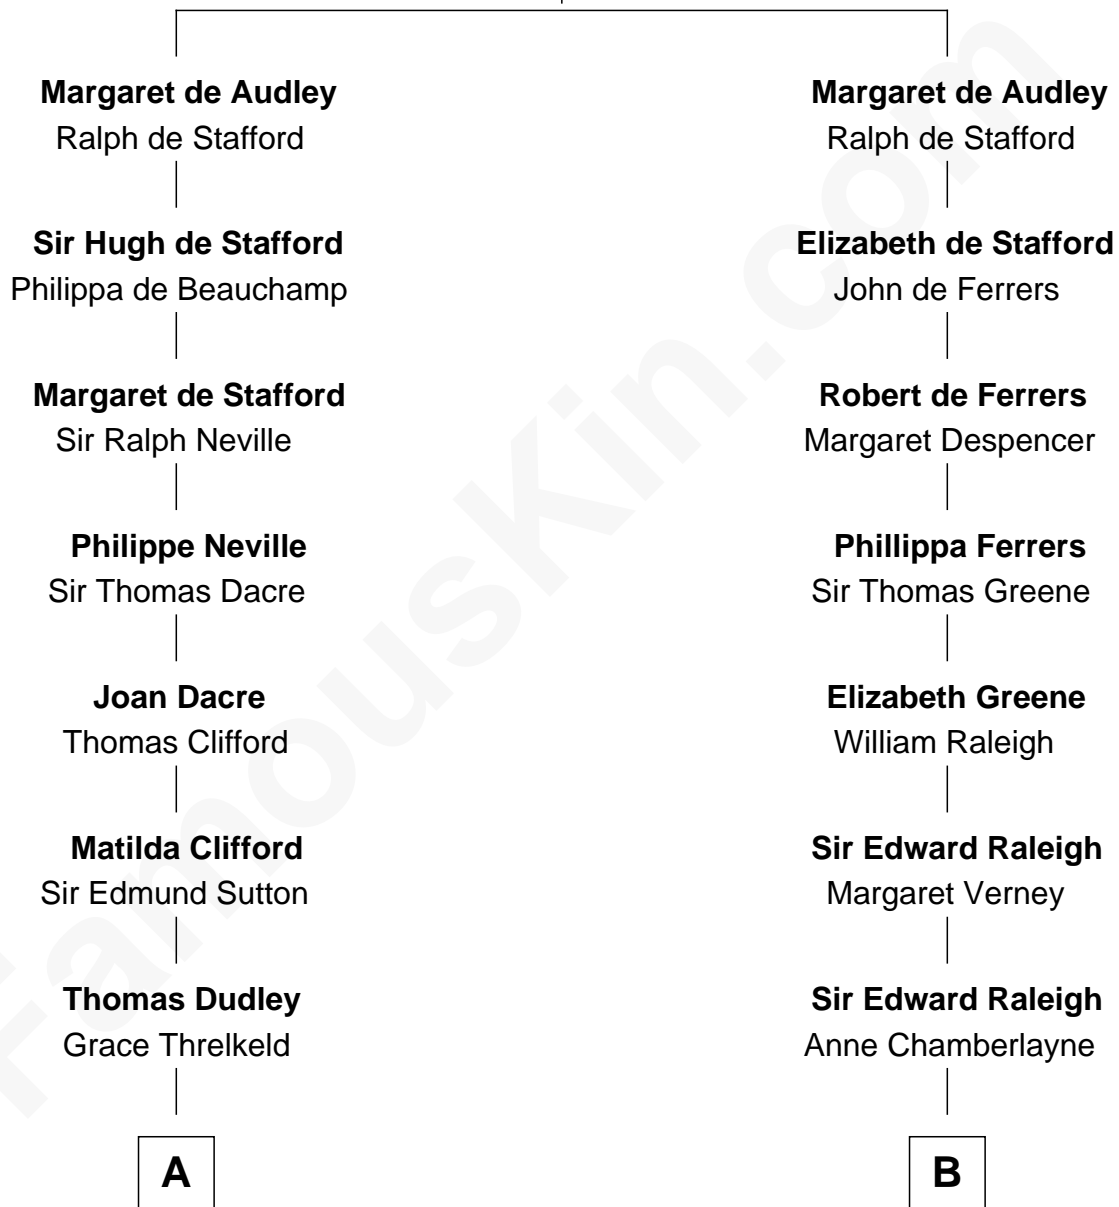

FamousKin.com Relationship Chart of

Prince Harry
Duke of Sussex

20th cousin of

Amelia Earhart
Aviation Pioneer

Hugh de Audley
Margaret de Clare

C

Albert Edward John Spencer

Cynthia Elinor Beatrix Hamilton

Edward John Spencer

Frances Ruth Burke Roche

Princess Diana Frances Spencer

Charles III, King of the United Kingdom

Prince Harry

Duke of Sussex

D

Isaac Otis