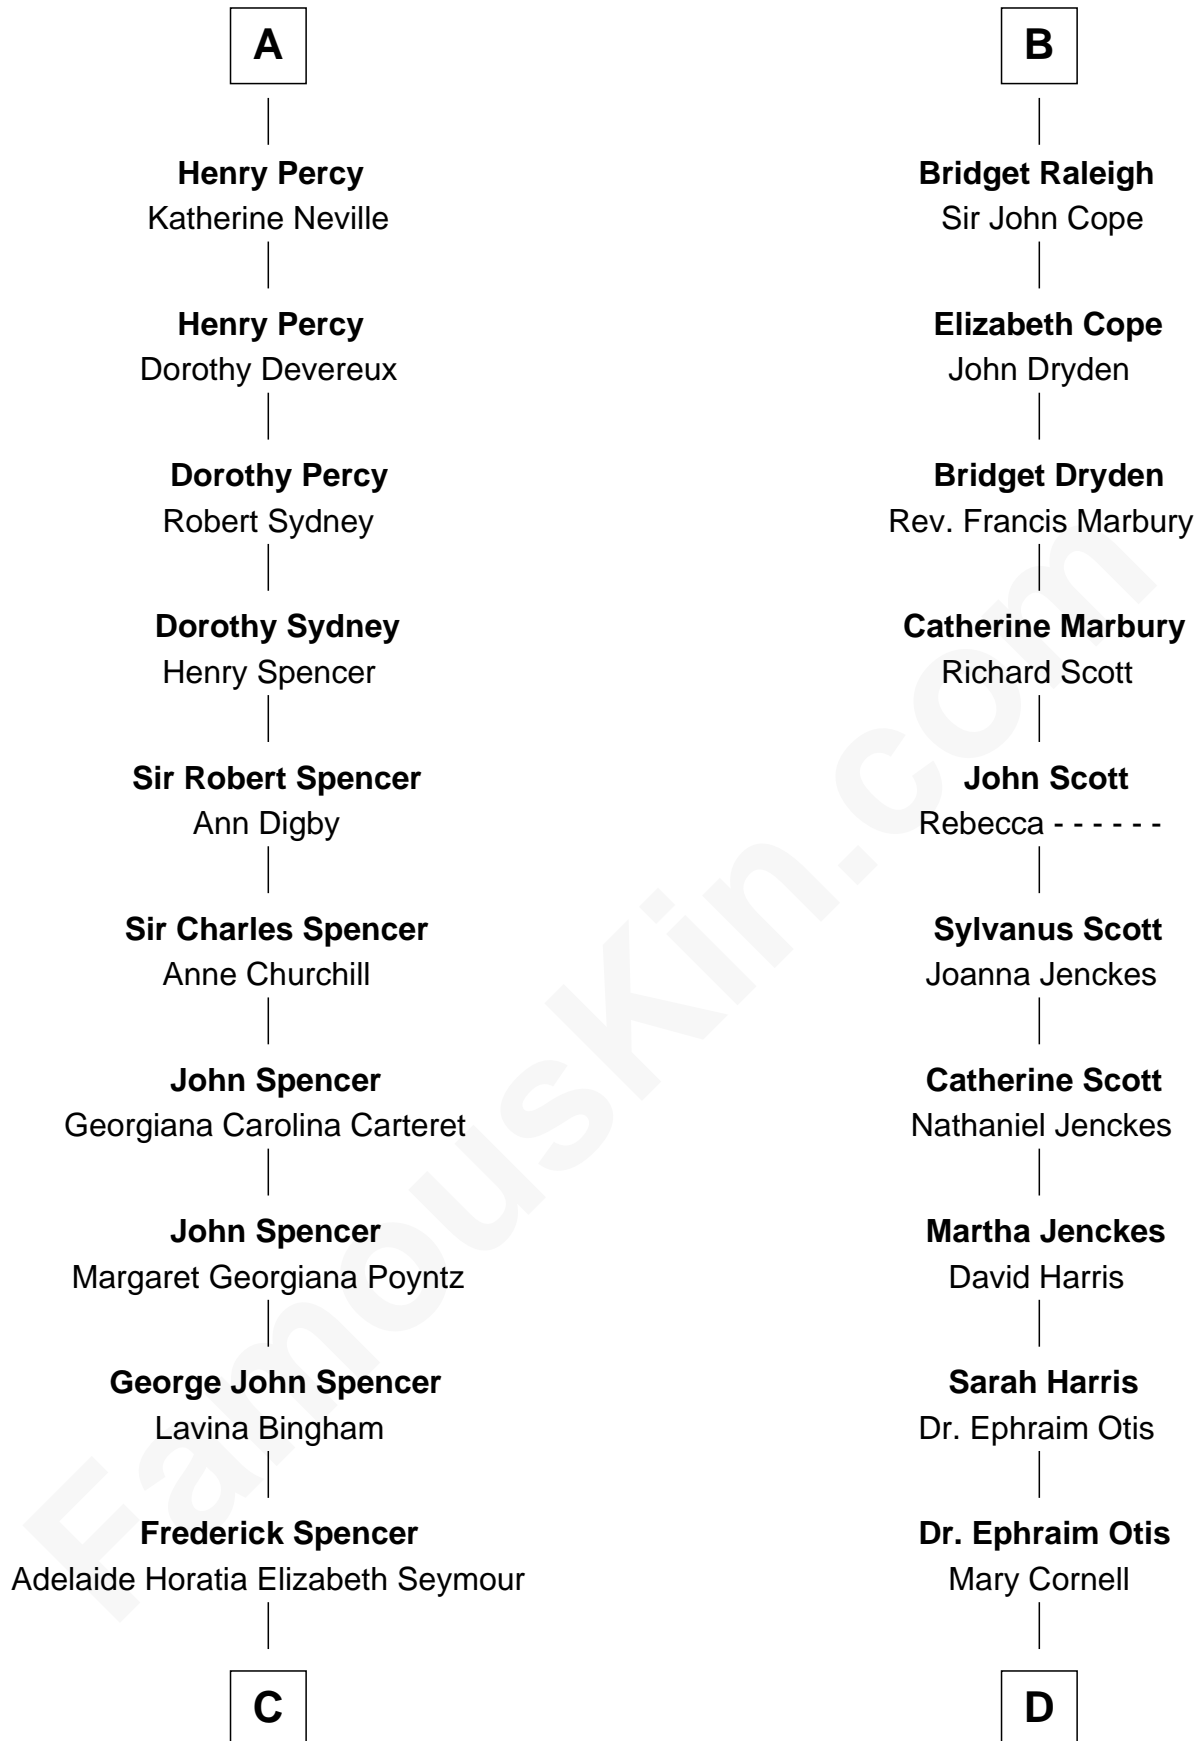

FamousKin.com Relationship Chart of

Prince Harry

Duke of Sussex

20th cousin 1 time removed of

Amelia Earhart

Aviation Pioneer

Hugh le Despencer

Eleanor de Clare

William Raleigh

Sir Edward Raleigh

Margaret Verney

Sir Edward Raleigh

Anne Chamberlayne

B

C

Charles Robert Spencer

Margaret Baring

Albert Edward John Spencer

Cynthia Elinor Beatrix Hamilton

Edward John Spencer

Frances Ruth Burke Roche

Princess Diana Frances Spencer

Charles III, King of the United Kingdom

Prince Harry