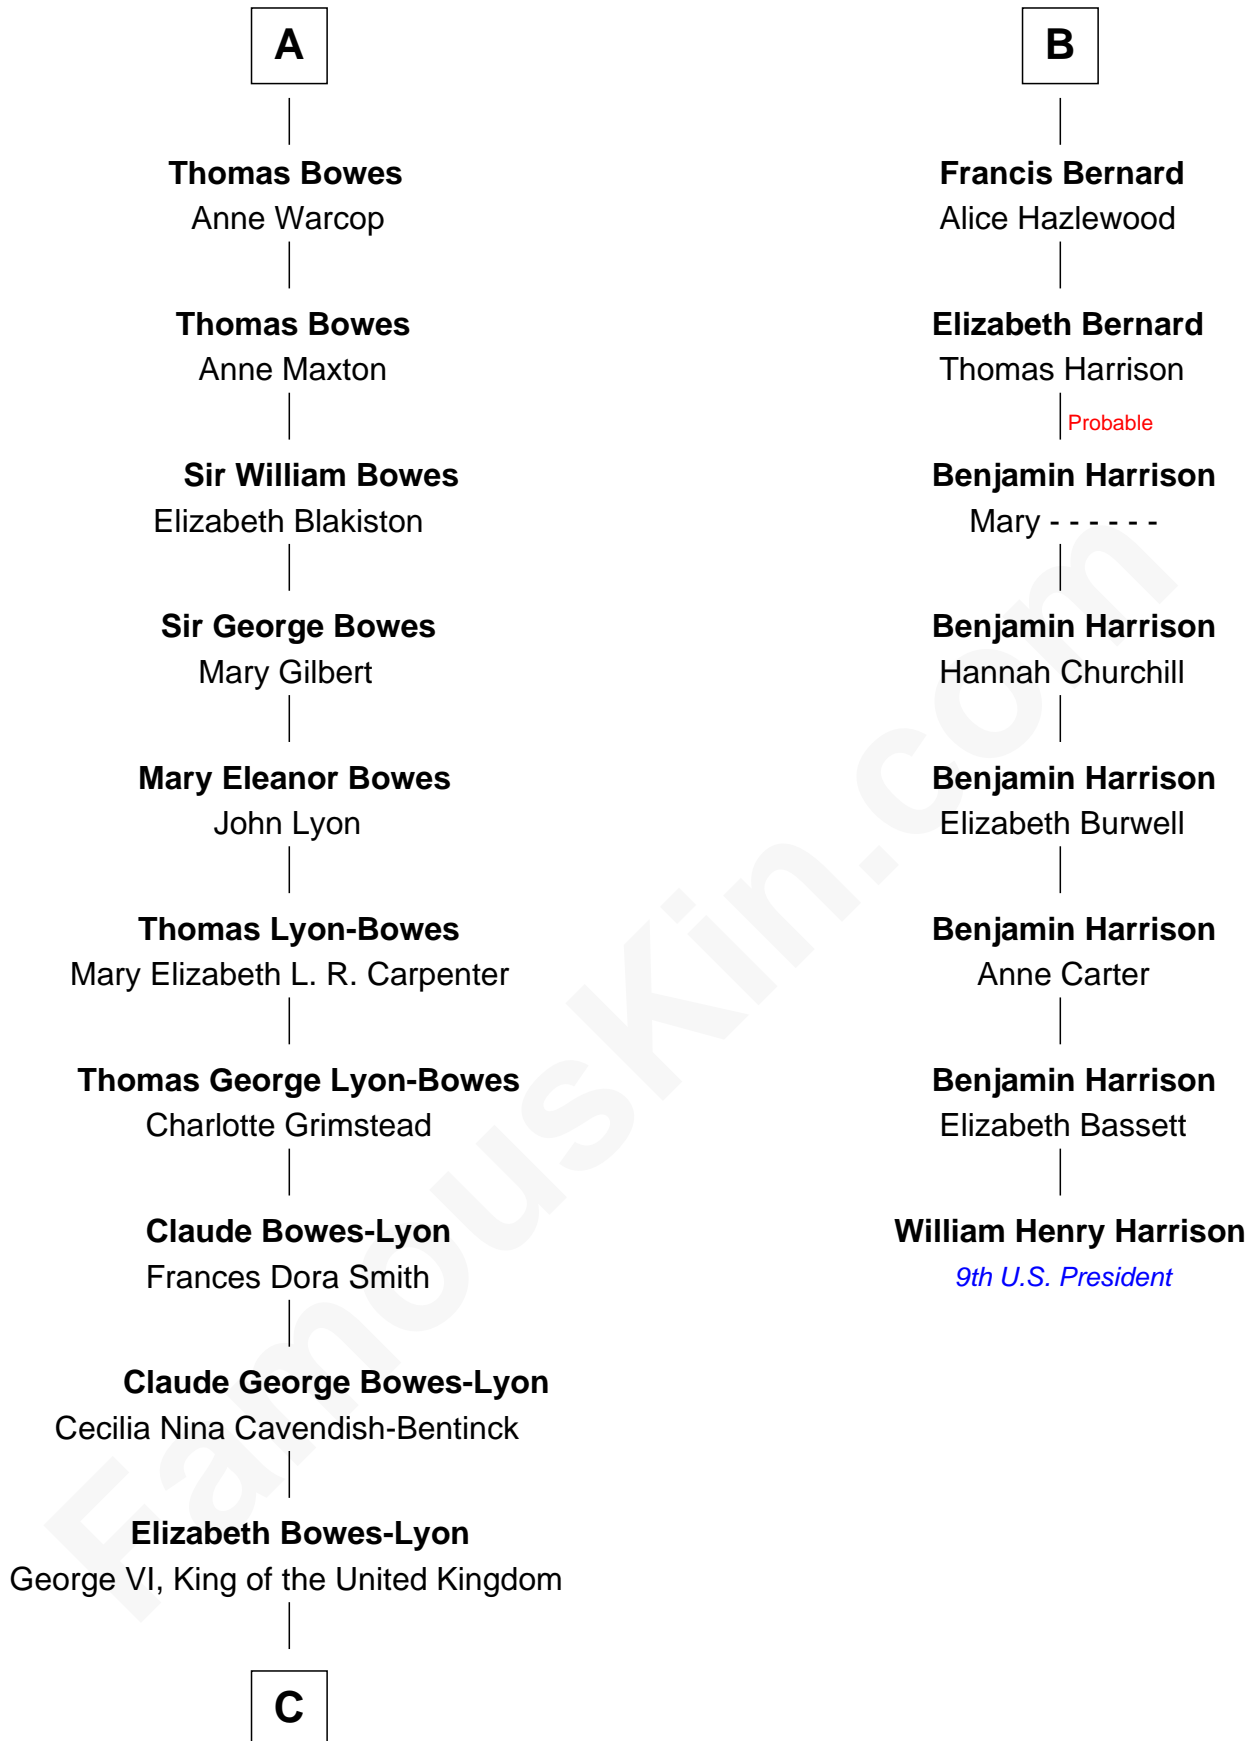

FamousKin.com
Relationship Chart of
Prince Harry
Duke of Sussex

14th cousin 5 times removed of
William Henry Harrison
9th U.S. President

Sir Thomas de Beauchamp
 Katherine de Mortimer

C

Elizabeth II, Queen of the United Kingdom

Prince Philip of Edinburgh

Charles III, King of the United Kingdom

Princess Diana Frances Spencer

Prince Harry

Duke of Sussex

FamousKin.com