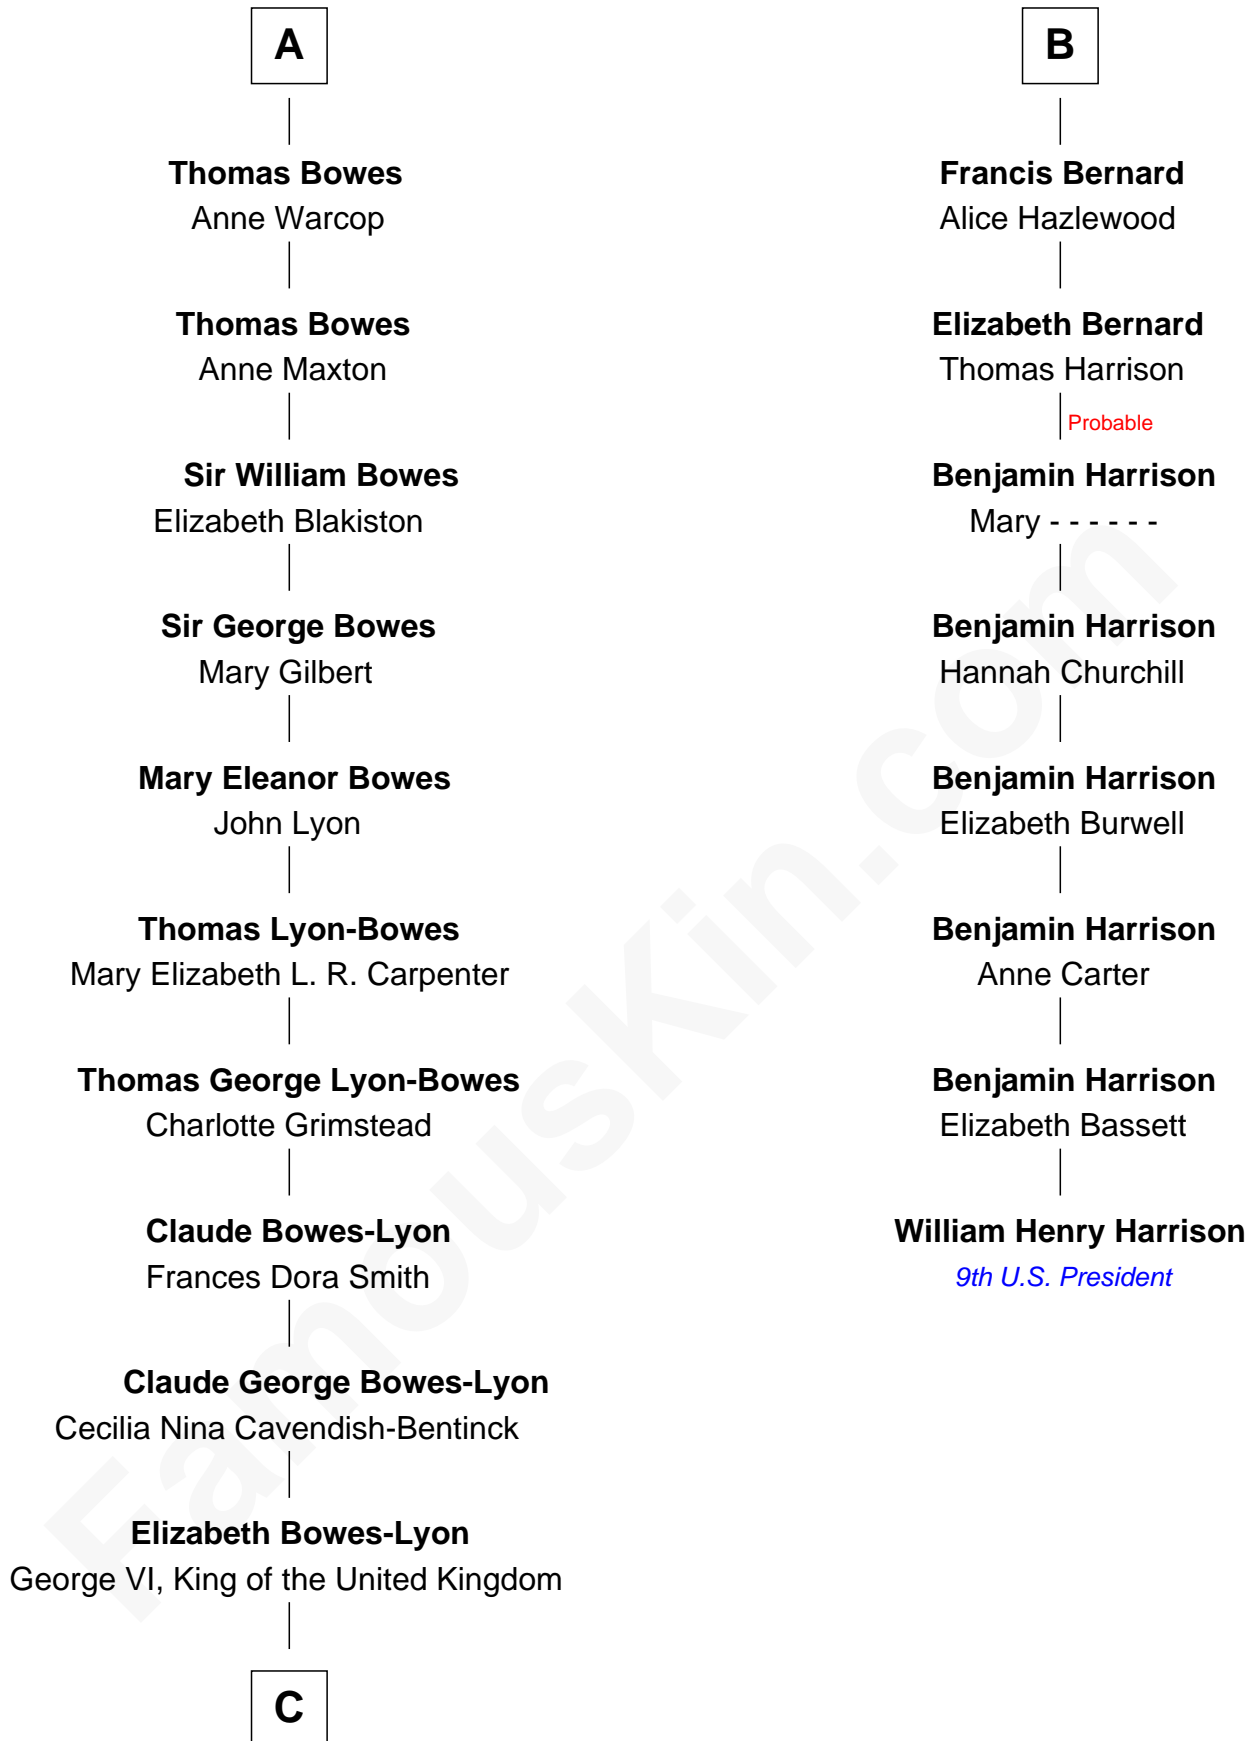

FamousKin.com

Relationship Chart of

Prince Harry

Duke of Sussex

14th cousin 5 times removed of

William Henry Harrison

9th U.S. President

C

Elizabeth II, Queen of the United Kingdom

Prince Philip of Edinburgh

Charles III, King of the United Kingdom

Princess Diana Frances Spencer

Prince Harry

Duke of Sussex

FamousKin.com