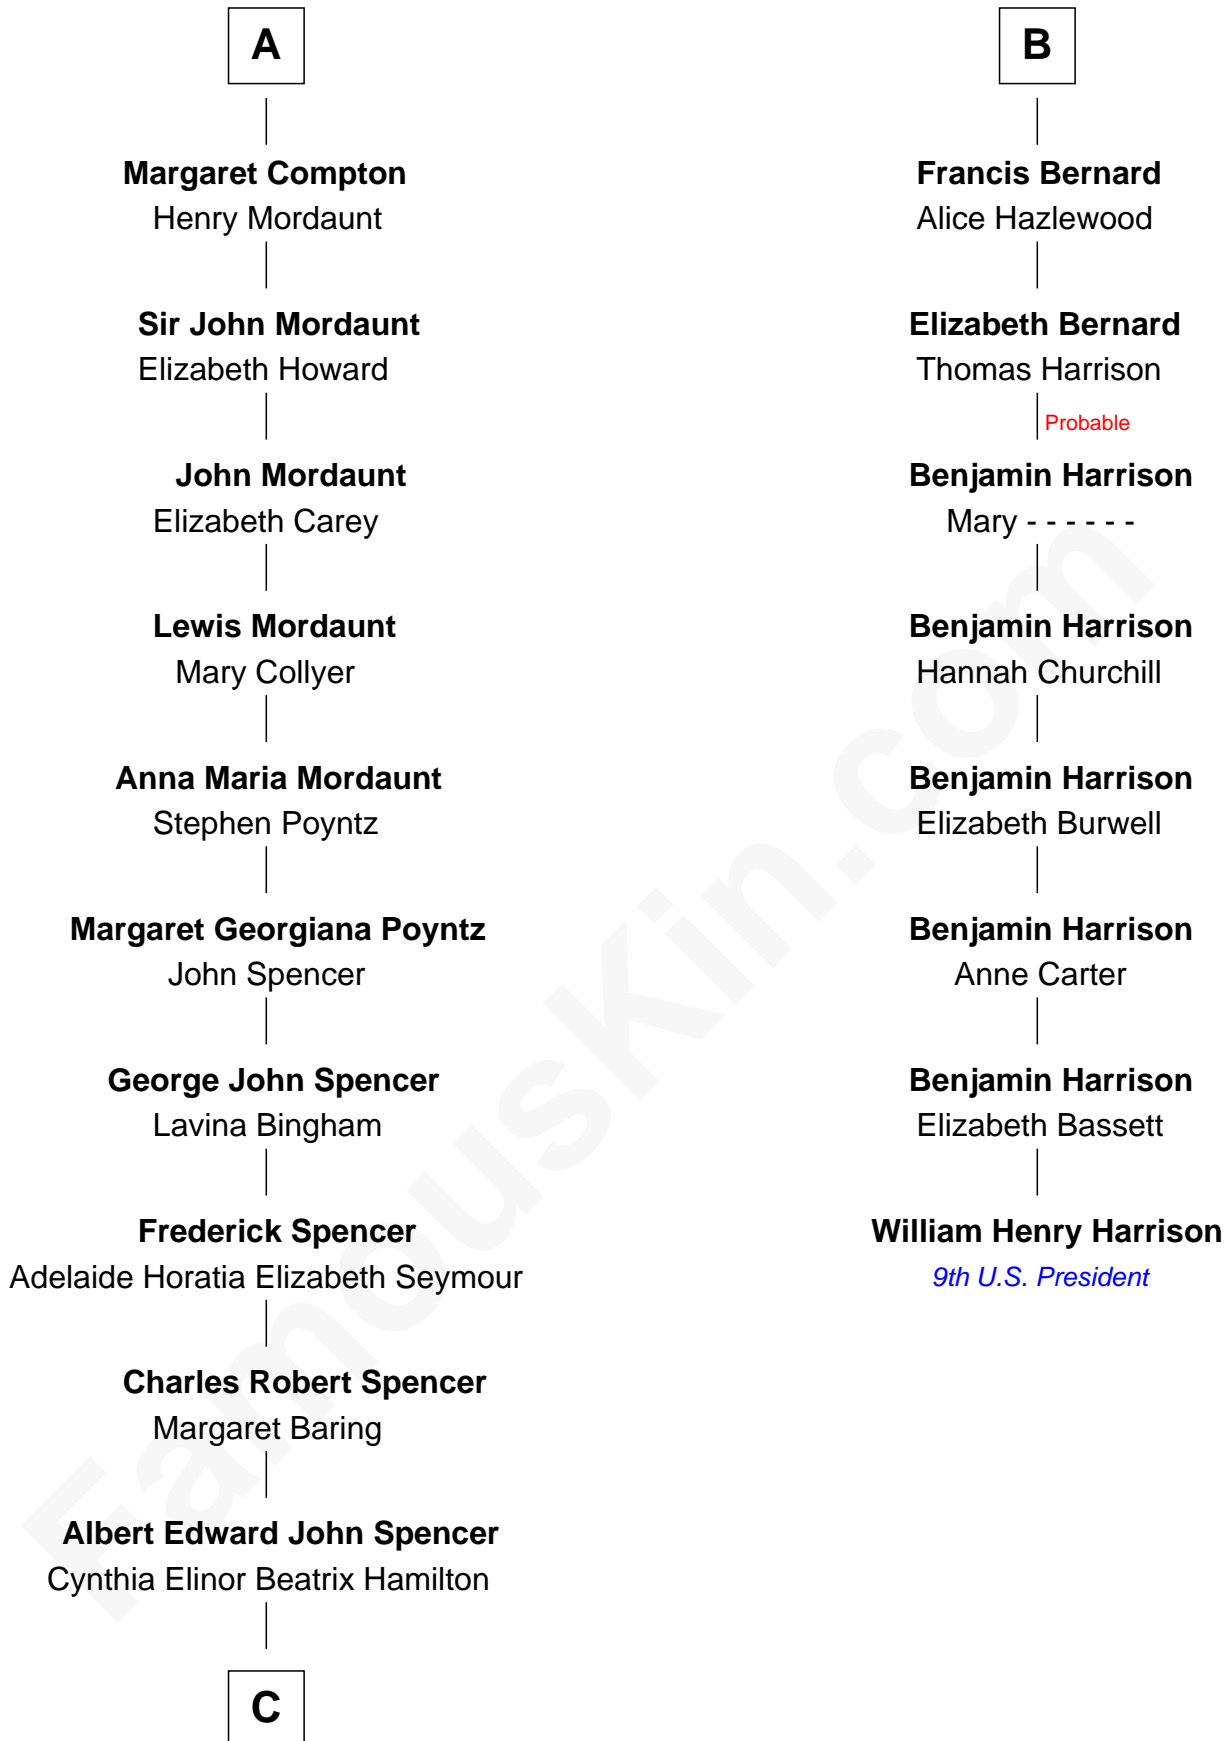

**FamousKin.com**  
**Relationship Chart of**  
**Prince Harry**  
*Duke of Sussex*

**14th cousin 5 times removed of**  
**William Henry Harrison**  
*9th U.S. President*

**C**

—  
**Edward John Spencer**  
Frances Ruth Burke Roche

—  
**Princess Diana Frances Spencer**  
Charles III, King of the United Kingdom

—  
**Prince Harry**  
*Duke of Sussex*

FamousKin.com