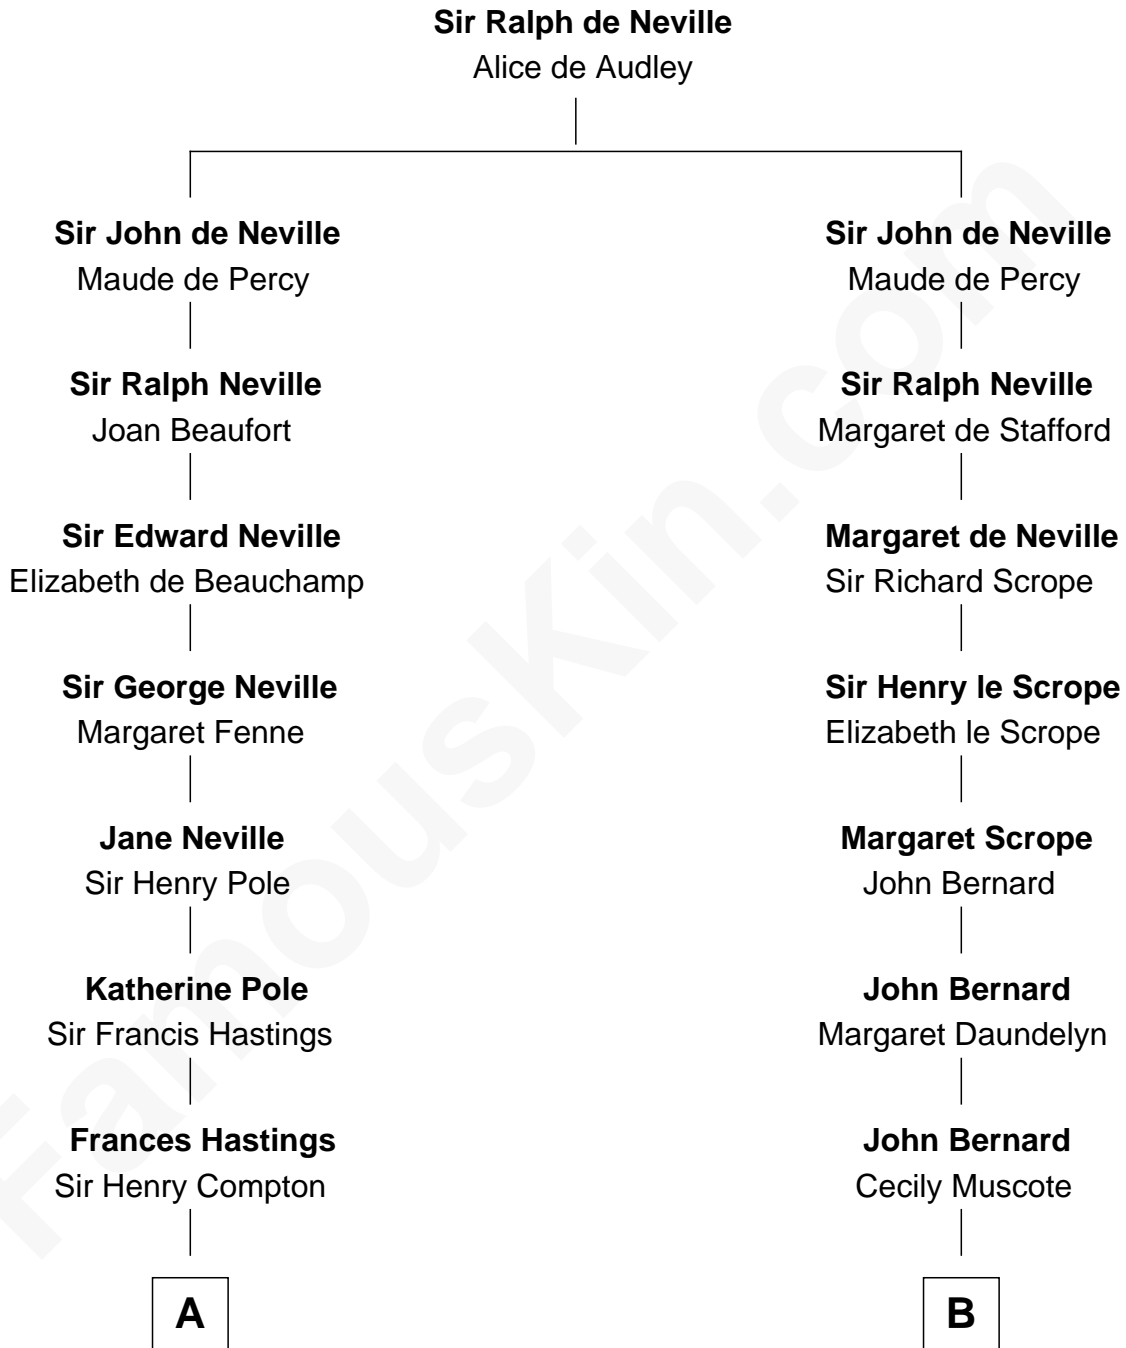

**FamousKin.com**  
**Relationship Chart of**  
**Prince Harry**  
*Duke of Sussex*

**14th cousin 5 times removed of**  
**William Henry Harrison**  
*9th U.S. President*

**C**

—  
**Edward John Spencer**  
Frances Ruth Burke Roche

—  
**Princess Diana Frances Spencer**  
Charles III, King of the United Kingdom

—  
**Prince Harry**  
*Duke of Sussex*

FamousKin.com