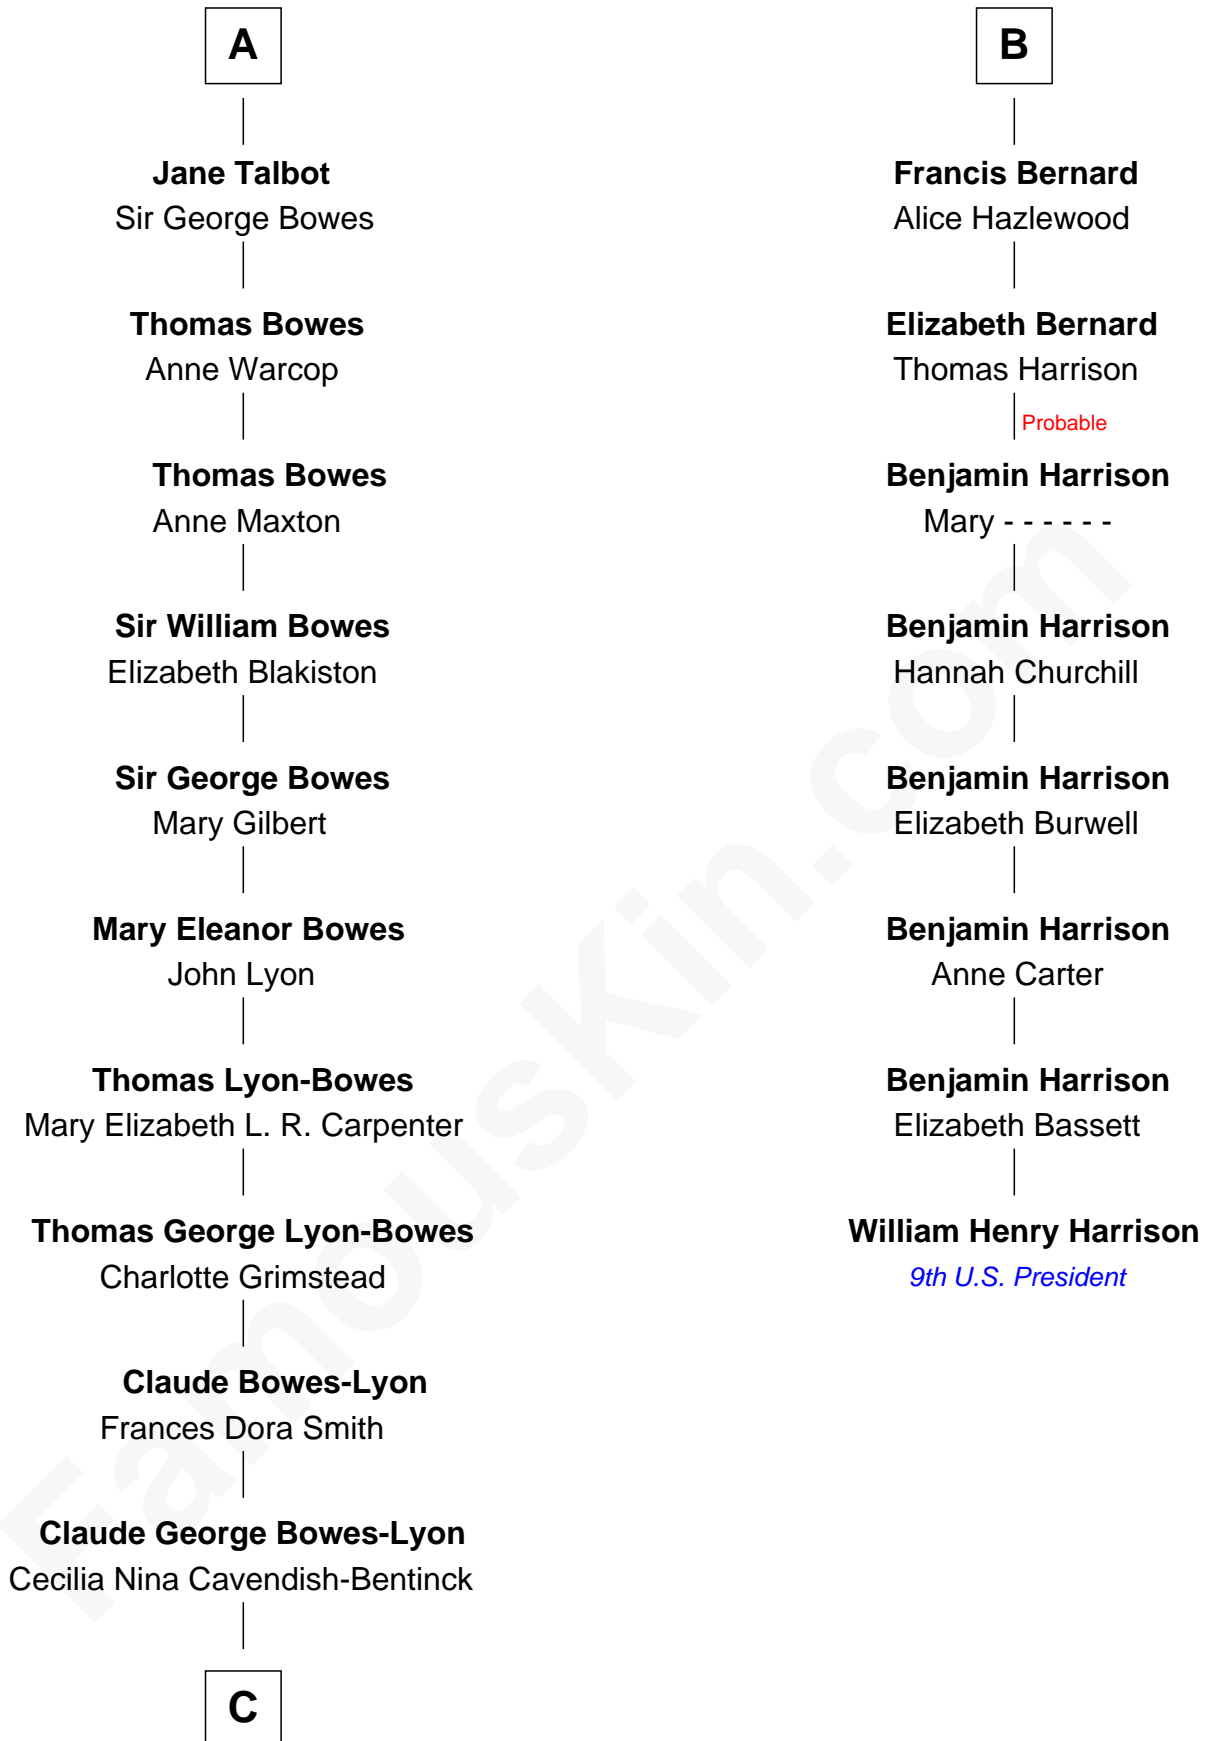

# FamousKin.com Relationship Chart of

**Prince Harry**  
*Duke of Sussex*

14th cousin 6 times removed of

**William Henry Harrison**  
*9th U.S. President*

**Sir William de Ros**  
Margery de Badlesmere

**C**

—  
**Elizabeth Bowes-Lyon**

George VI, King of the United Kingdom

—  
**Elizabeth II, Queen of the United Kingdom**

Prince Philip of Edinburgh

—  
**Charles III, King of the United Kingdom**

Princess Diana Frances Spencer

—  
**Prince Harry**

*Duke of Sussex*

FamousKin.com