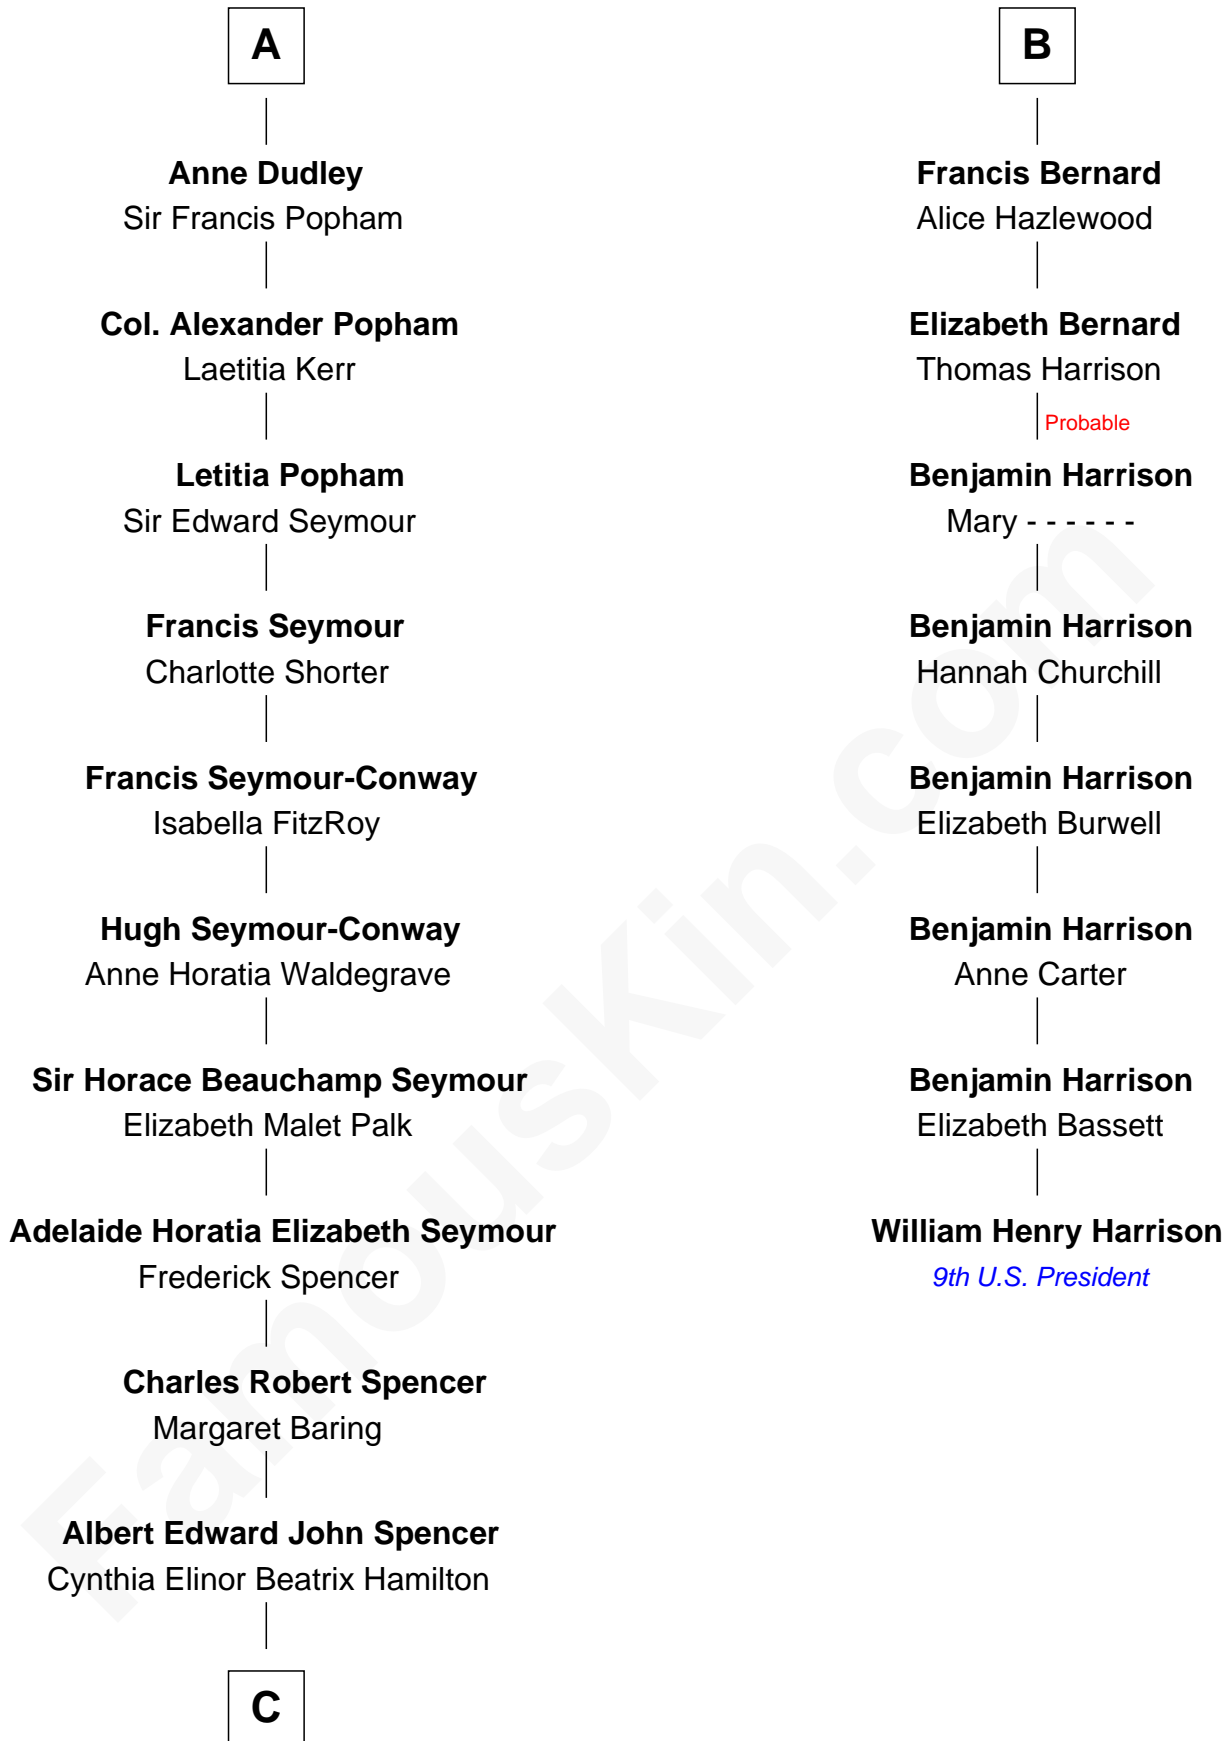

# FamousKin.com Relationship Chart of

**Prince Harry**  
*Duke of Sussex*

14th cousin 5 times removed of

**William Henry Harrison**  
*9th U.S. President*

**Ralph de Stafford**  
Margaret de Audley

**Sir Hugh de Stafford**  
Philippa de Beauchamp

**Margaret de Stafford**  
Sir Ralph Neville

**Philippe Neville**  
Sir Thomas Dacre

**Joan Dacre**  
Thomas Clifford

**Matilda Clifford**  
Sir Edmund Sutton

**Thomas Dudley**  
Grace Threlkeld

**John Dudley**  
Elizabeth Gardiner

**A**

**Sir Hugh de Stafford**  
Philippa de Beauchamp

**Margaret de Stafford**  
Sir Ralph Neville

**Margaret de Neville**  
Sir Richard Scrope

**Sir Henry le Scrope**  
Elizabeth le Scrope

**Margaret Scrope**  
John Bernard

**John Bernard**  
Margaret Daundelyn

**John Bernard**  
Cecily Muscote

**B**

**C**

**Edward John Spencer**  
Frances Ruth Burke Roche

**Princess Diana Frances Spencer**  
Charles III, King of the United Kingdom