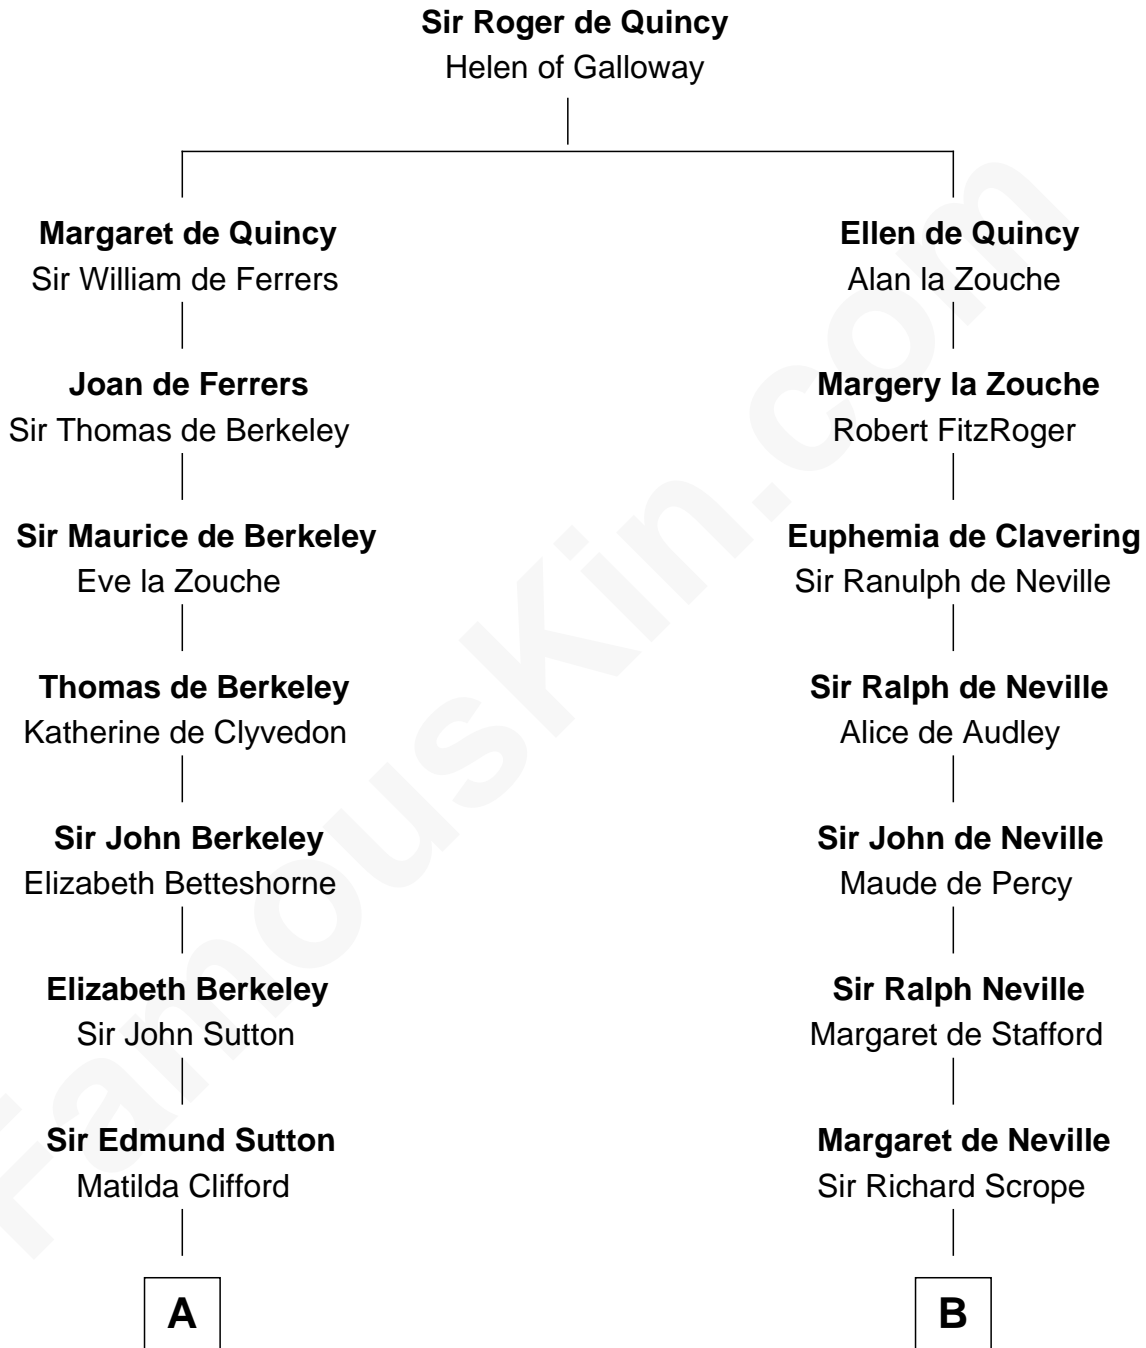

**FamousKin.com**  
**Relationship Chart of**  
**Prince Harry**  
*Duke of Sussex*

18th cousin 3 times removed of  
**William Henry Harrison**  
*9th U.S. President*

**C**

**Charles Robert Spencer**

Margaret Baring

**Albert Edward John Spencer**

Cynthia Elinor Beatrix Hamilton

**Edward John Spencer**

Frances Ruth Burke Roche

**Princess Diana Frances Spencer**

Charles III, King of the United Kingdom

**Prince Harry**

*Duke of Sussex*

**D**

**Benjamin Harrison**

Elizabeth Bassett

**William Henry Harrison**

*9th U.S. President*

FamousKin.com