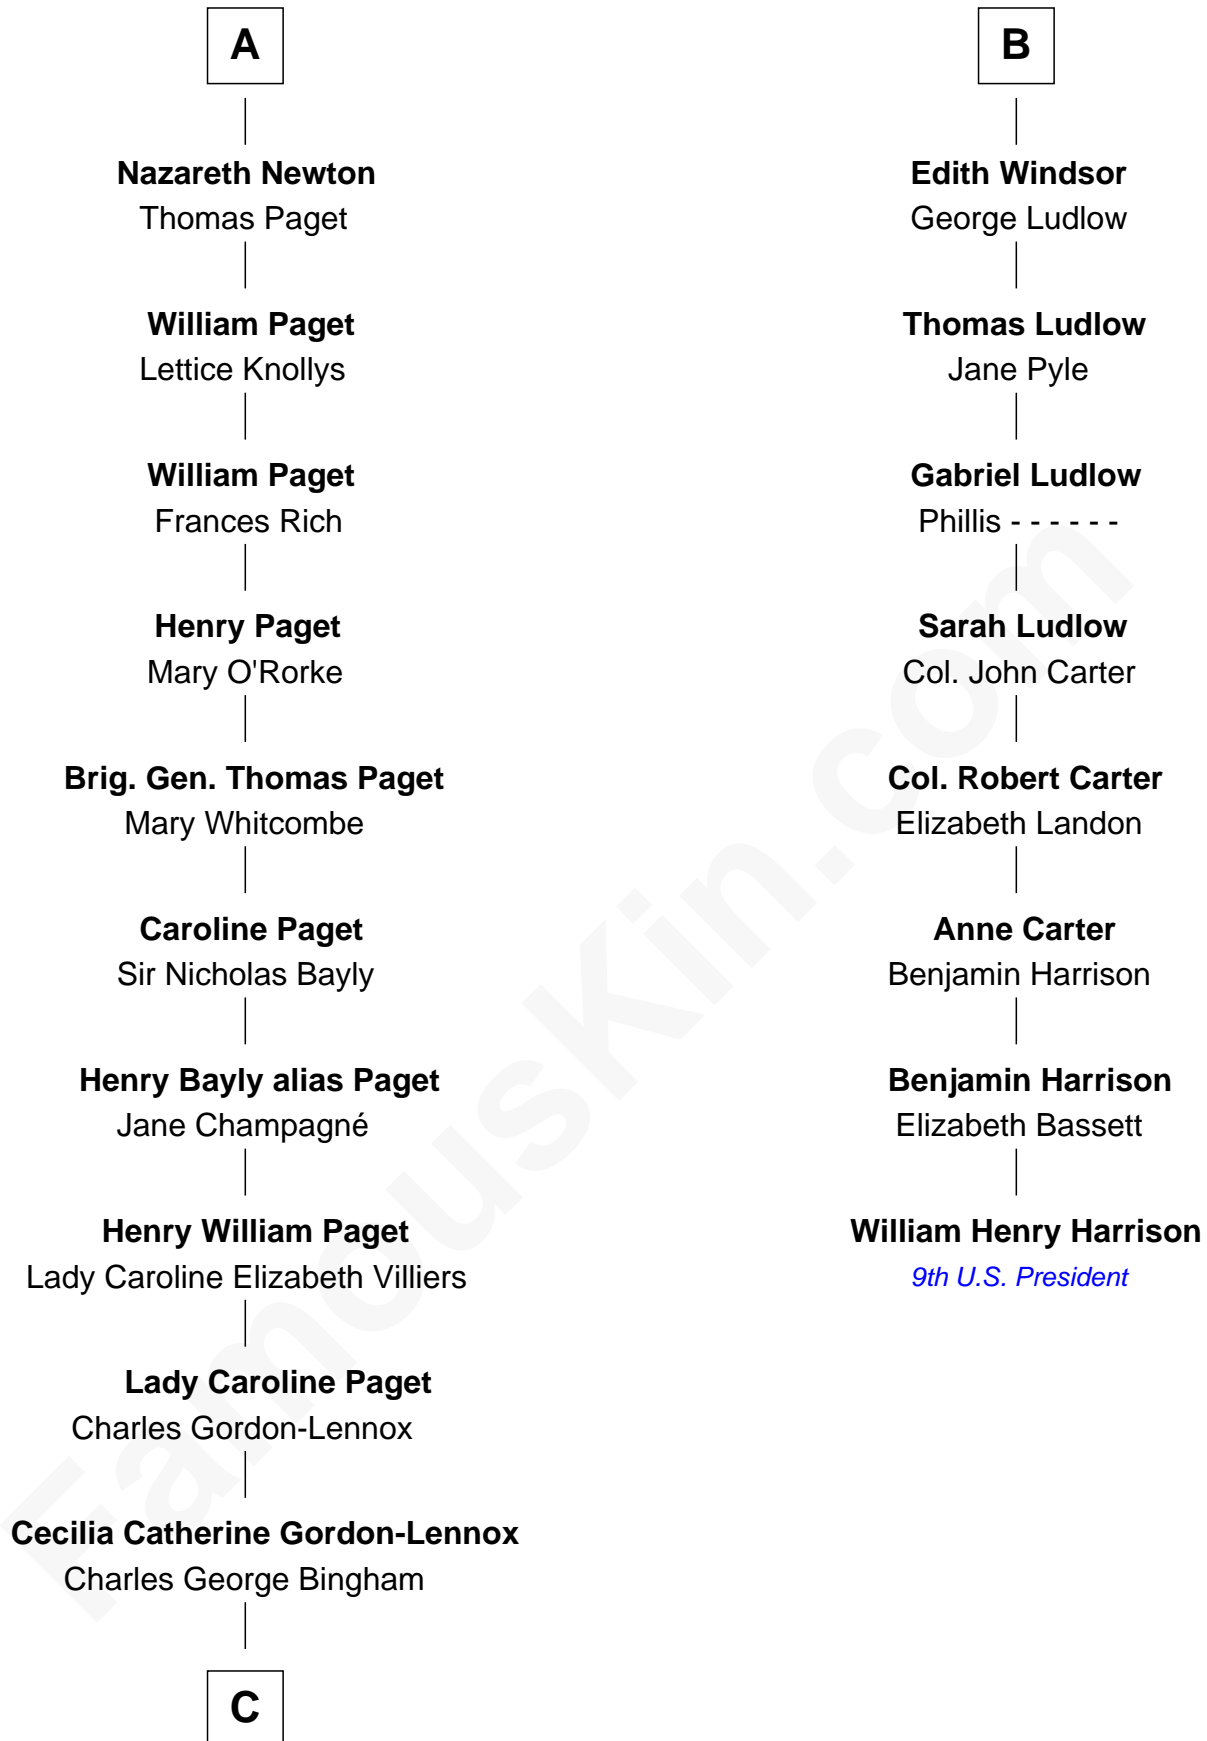

# FamousKin.com Relationship Chart of

**Prince Harry**  
*Duke of Sussex*

14th cousin 7 times removed of

**William Henry Harrison**  
*9th U.S. President*

**Sir Hugh de Courtenay**  
Agnes de St. John

**Sir Hugh de Courtenay**  
Margaret de Bohun

**Sir Philip Courtenay**  
Anne Wake

**Sir John Courtenay**  
Joan Champernoun

**Sir Philip Courtenay**  
Elizabeth Hungerford

**Katherine Courtenay**  
Sir William Huddesfield

**Elizabeth Huddesfield**  
Sir Anthony Poyntz

**Margaret Poyntz**  
Sir John Newton

**A**

**Sir Hugh de Courtenay**  
Margaret de Bohun

**Elizabeth de Courtenay**  
Sir Andrew Luttrell

**Sir Hugh Luttrell**  
Catherine de Beaumont

**Elizabeth Luttrell**  
John Stratton

**Elizabeth Stratton**  
John Andrews

**Elizabeth Andrews**  
Sir Thomas de Windsor

**Sir Andrews de Windsor**  
Elizabeth Blount

**B**

**C**

**Rosalind Cecilia Caroline Bingham**

James Albert Edward Hamilton