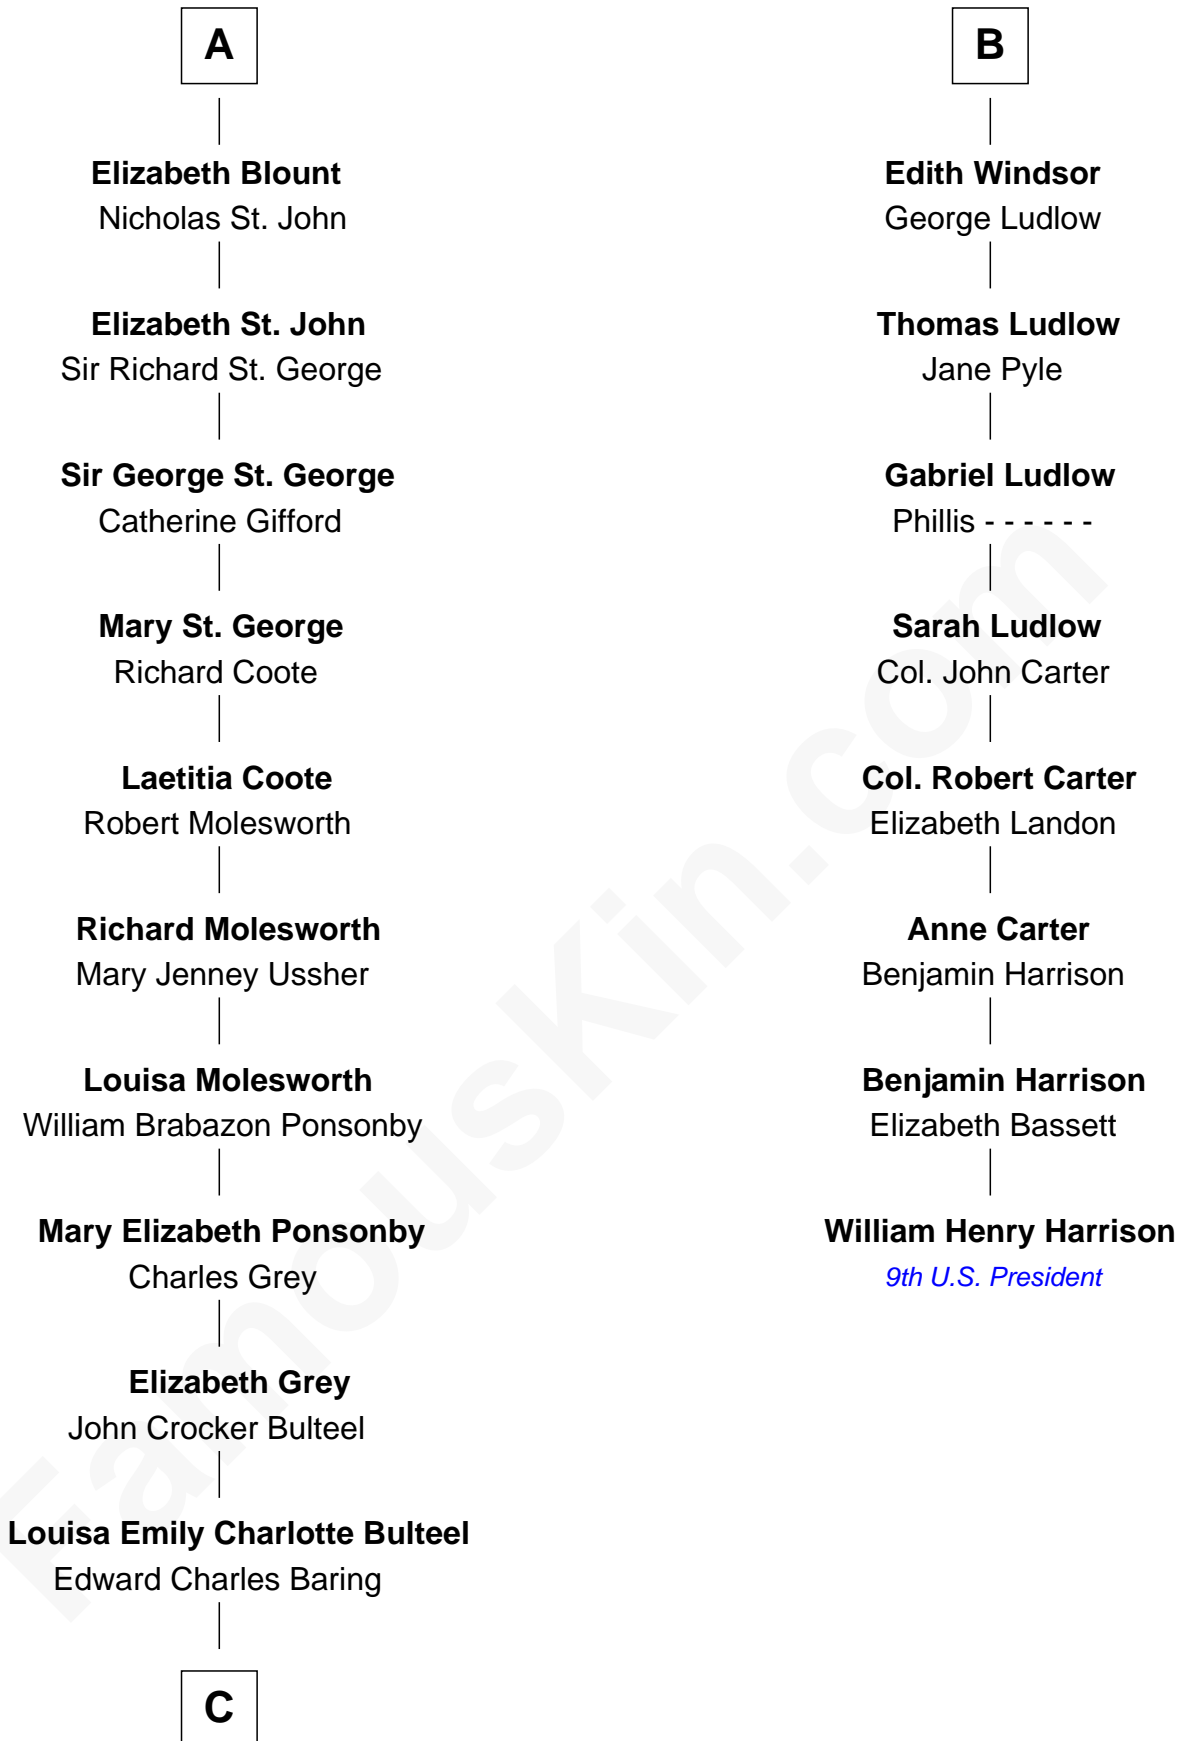

# FamousKin.com Relationship Chart of

**Prince Harry**  
*Duke of Sussex*

14th cousin 7 times removed of

**William Henry Harrison**  
*9th U.S. President*

**Sir Thomas de Swynnerton**

**C**

—  
**Margaret Baring**

Charles Robert Spencer

—  
**Albert Edward John Spencer**

Cynthia Elinor Beatrix Hamilton

—  
**Edward John Spencer**

Frances Ruth Burke Roche

—  
**Princess Diana Frances Spencer**

Charles III, King of the United Kingdom

—  
**Prince Harry**

*Duke of Sussex*

FamousKin.com