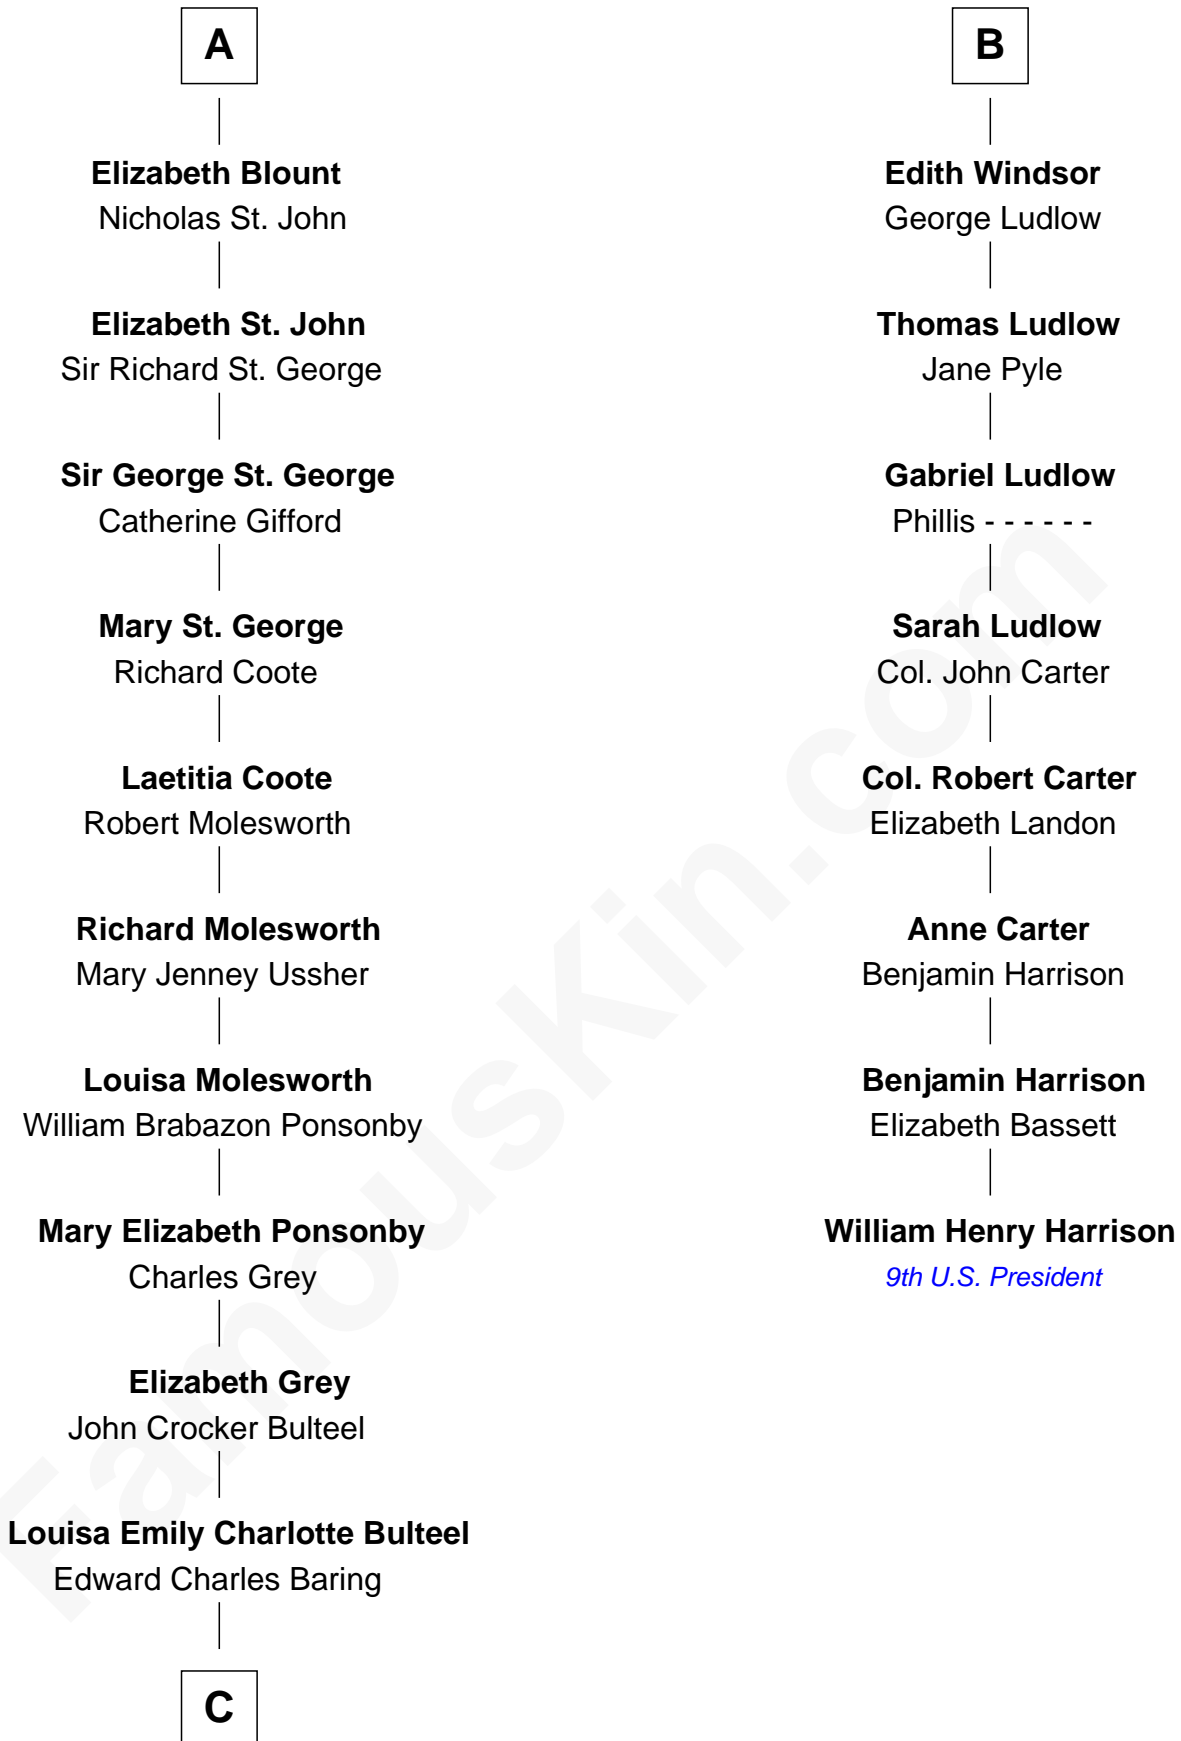

FamousKin.com
Relationship Chart of
Prince Harry
Duke of Sussex

14th cousin 7 times removed of
William Henry Harrison
9th U.S. President

C

—
Margaret Baring

Charles Robert Spencer

—
Albert Edward John Spencer

Cynthia Elinor Beatrix Hamilton

—
Edward John Spencer

Frances Ruth Burke Roche

—
Princess Diana Frances Spencer

Charles III, King of the United Kingdom

—
Prince Harry

Duke of Sussex

FamousKin.com