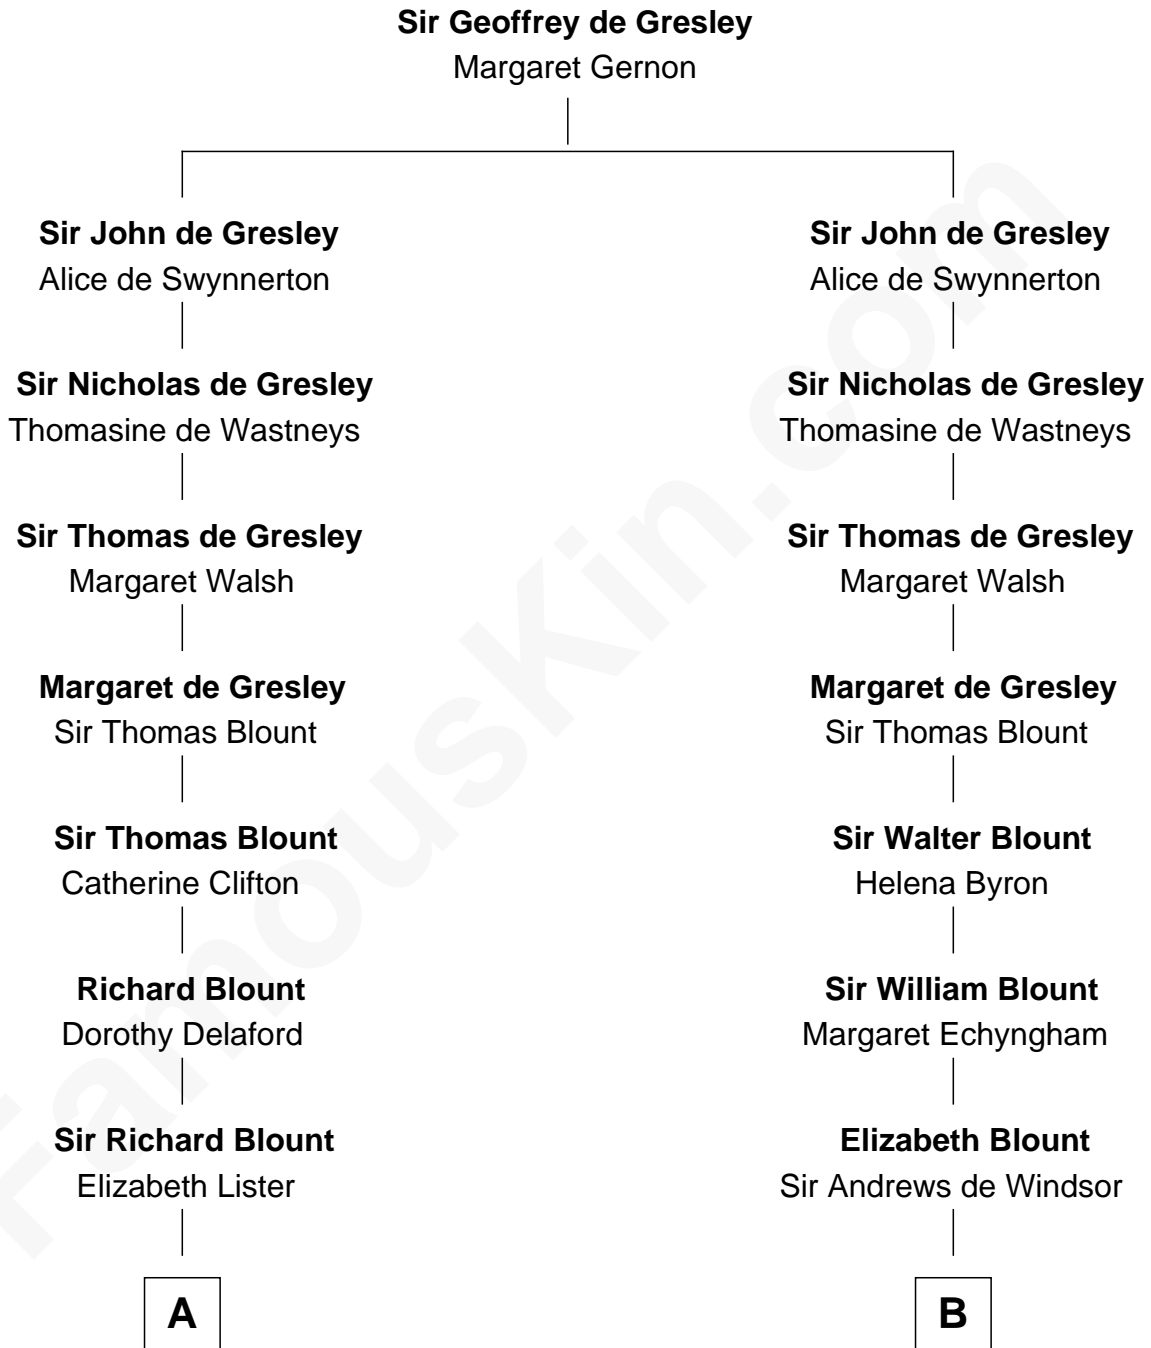

FamousKin.com
Relationship Chart of
Prince Harry
Duke of Sussex

14th cousin 7 times removed of
William Henry Harrison
9th U.S. President

C

—
Margaret Baring

Charles Robert Spencer

—
Albert Edward John Spencer

Cynthia Elinor Beatrix Hamilton

—
Edward John Spencer

Frances Ruth Burke Roche

—
Princess Diana Frances Spencer

Charles III, King of the United Kingdom

—
Prince Harry

Duke of Sussex

FamousKin.com