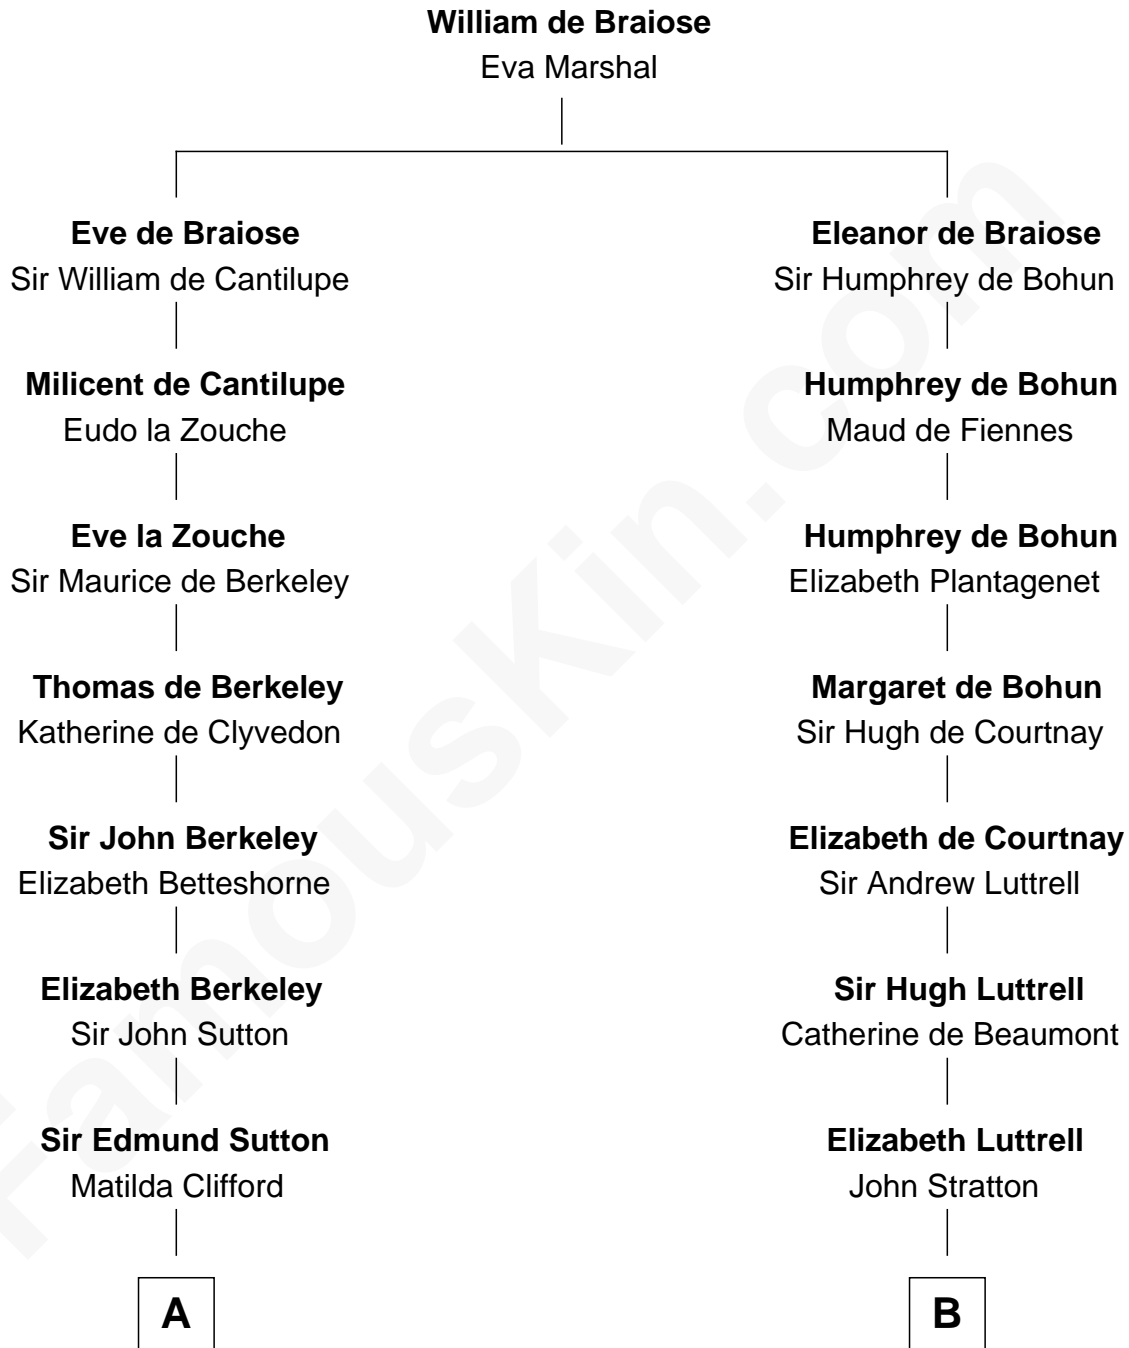

**FamousKin.com**  
**Relationship Chart of**  
**Prince Harry**  
*Duke of Sussex*

17th cousin 4 times removed of  
**William Henry Harrison**  
*9th U.S. President*

**C**

—  
**Charles Robert Spencer**

Margaret Baring

—  
**Albert Edward John Spencer**

Cynthia Elinor Beatrix Hamilton

—  
**Edward John Spencer**

Frances Ruth Burke Roche

—  
**Princess Diana Frances Spencer**

Charles III, King of the United Kingdom

—  
**Prince Harry**

*Duke of Sussex*

FamousKin.com