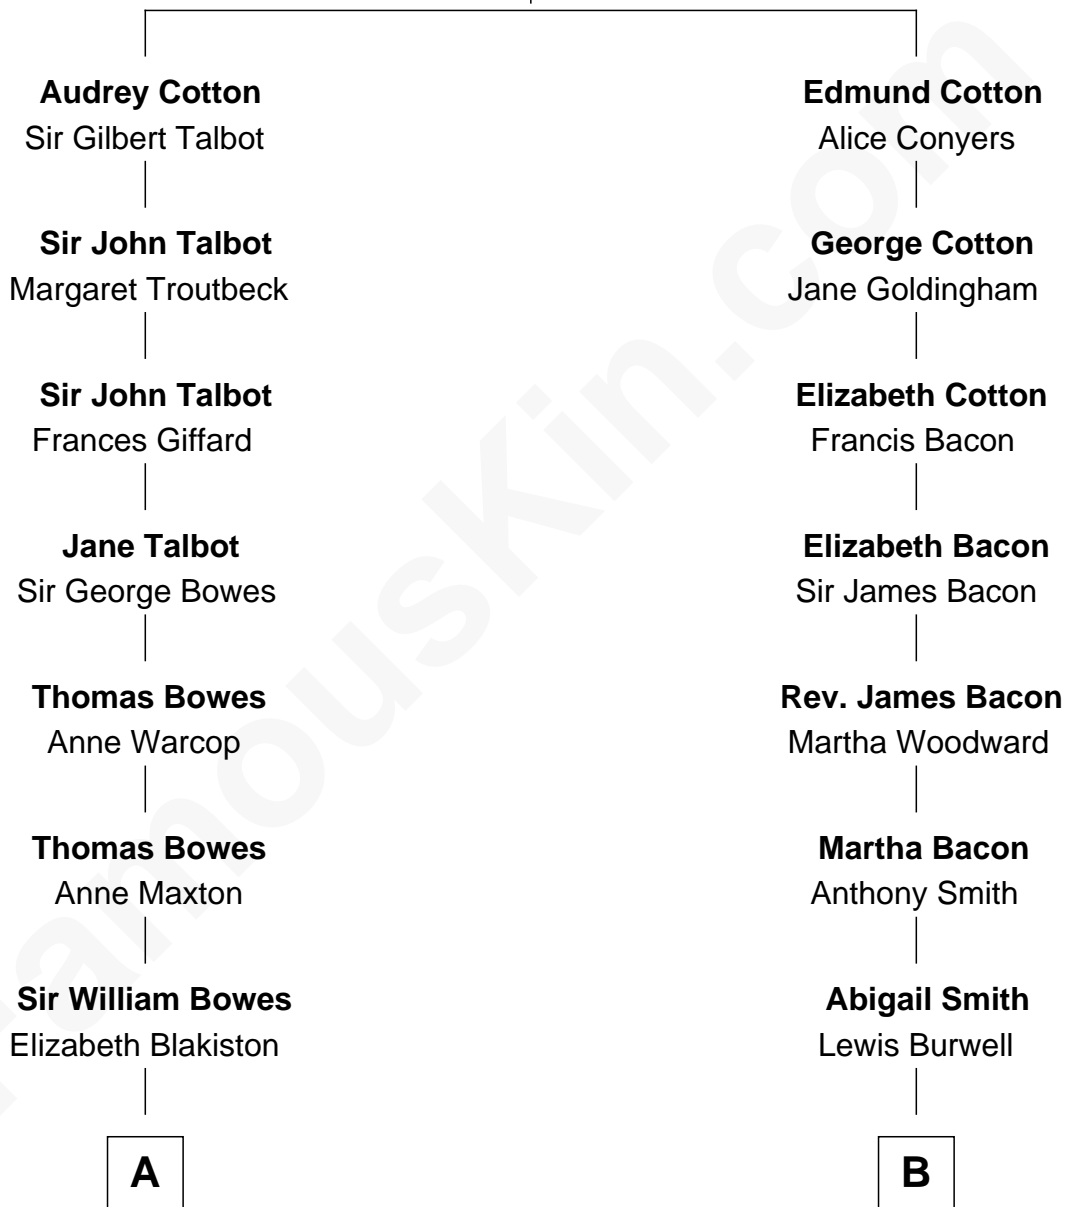

FamousKin.com Relationship Chart of

Prince Harry
Duke of Sussex

10th cousin 6 times removed of

William Henry Harrison
9th U.S. President

William Cotton
Alice Abbott

A

Sir George Bowes

Mary Gilbert

Mary Eleanor Bowes

John Lyon

Thomas Lyon-Bowes

Mary Elizabeth L. R. Carpenter

Thomas George Lyon-Bowes

Charlotte Grimstead

Claude Bowes-Lyon

Frances Dora Smith