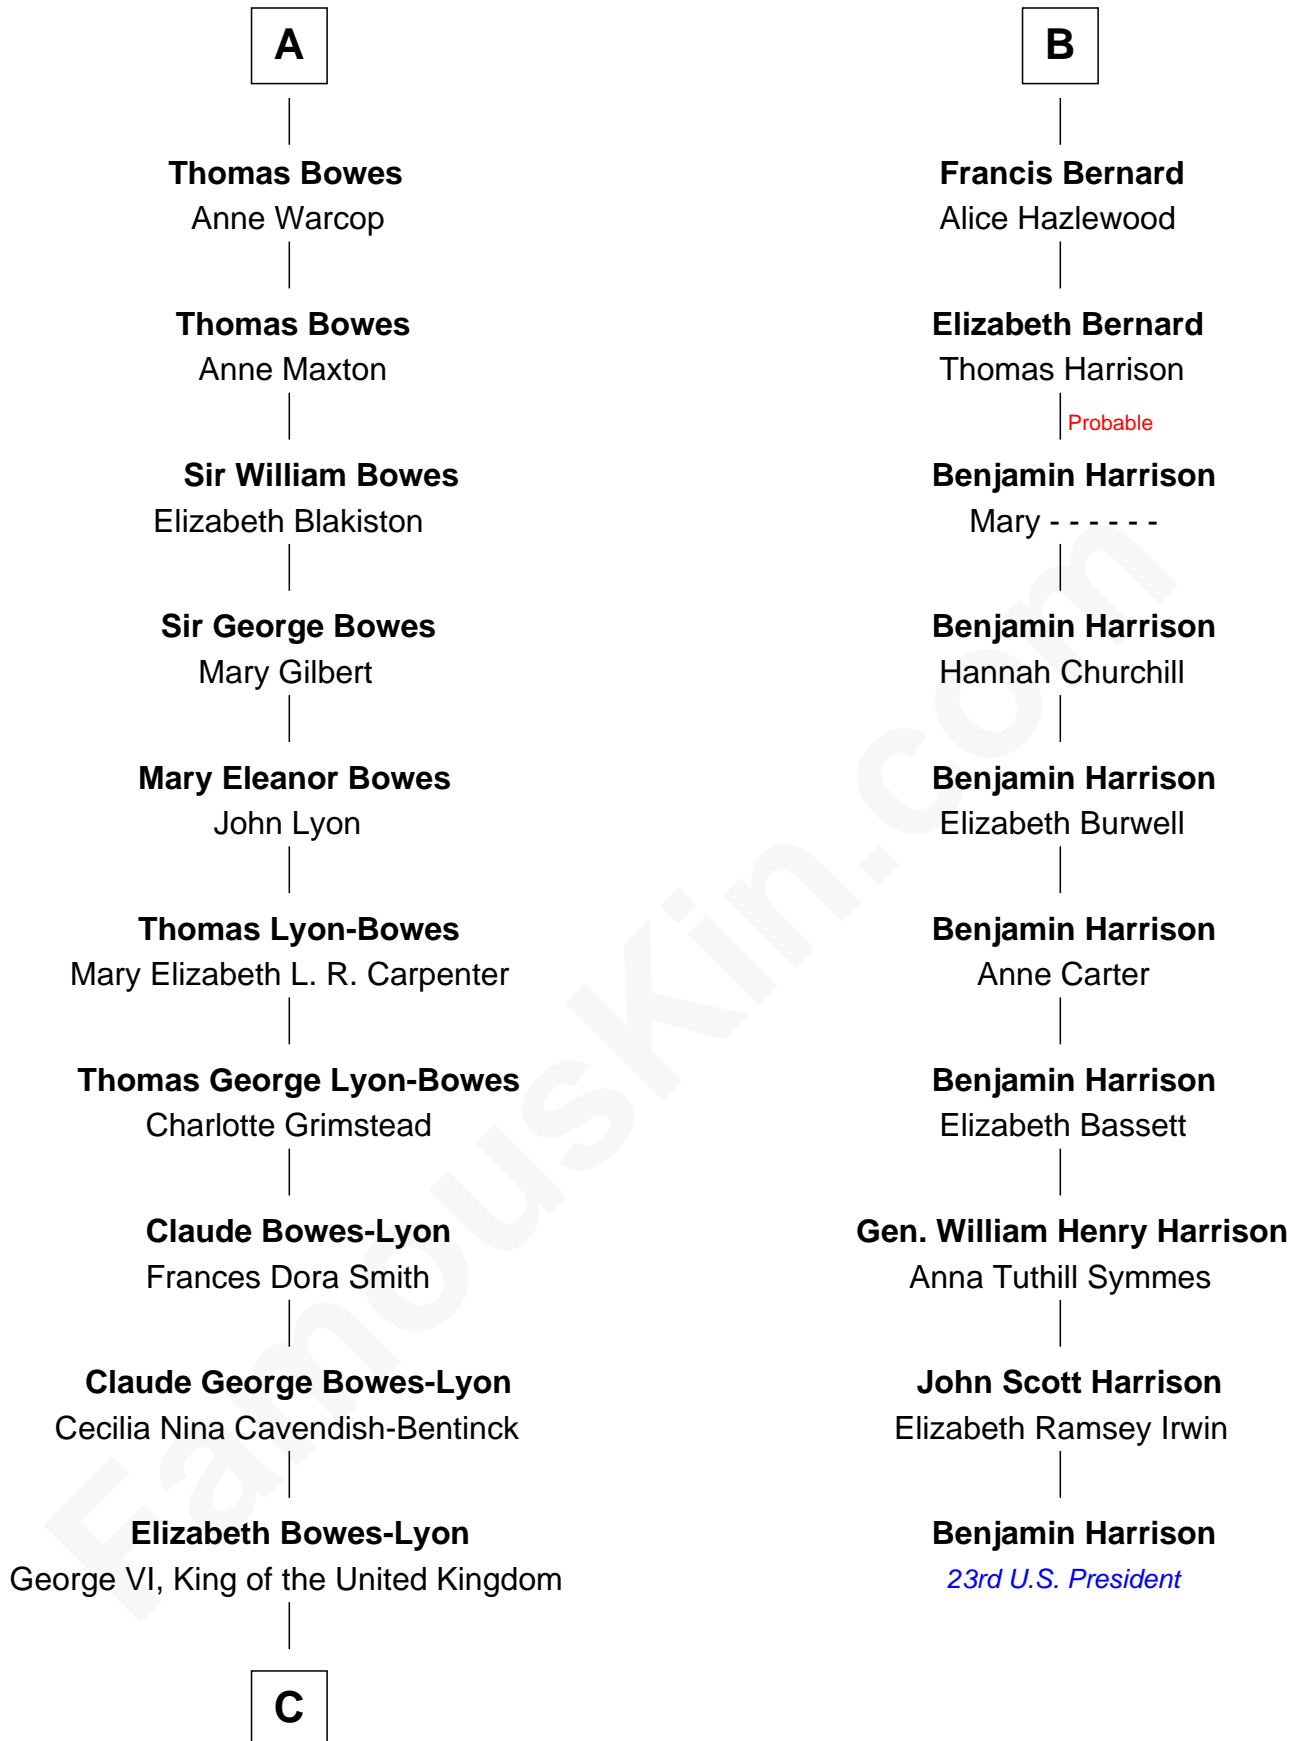

## Relationship Chart of

### Prince Harry

*Duke of Sussex*

16th cousin 3 times removed of

**Benjamin Harrison**  
*23rd U.S. President*

**Sir Thomas de Beauchamp**  
Katherine de Mortimer

**C**

**Elizabeth II, Queen of the United Kingdom**