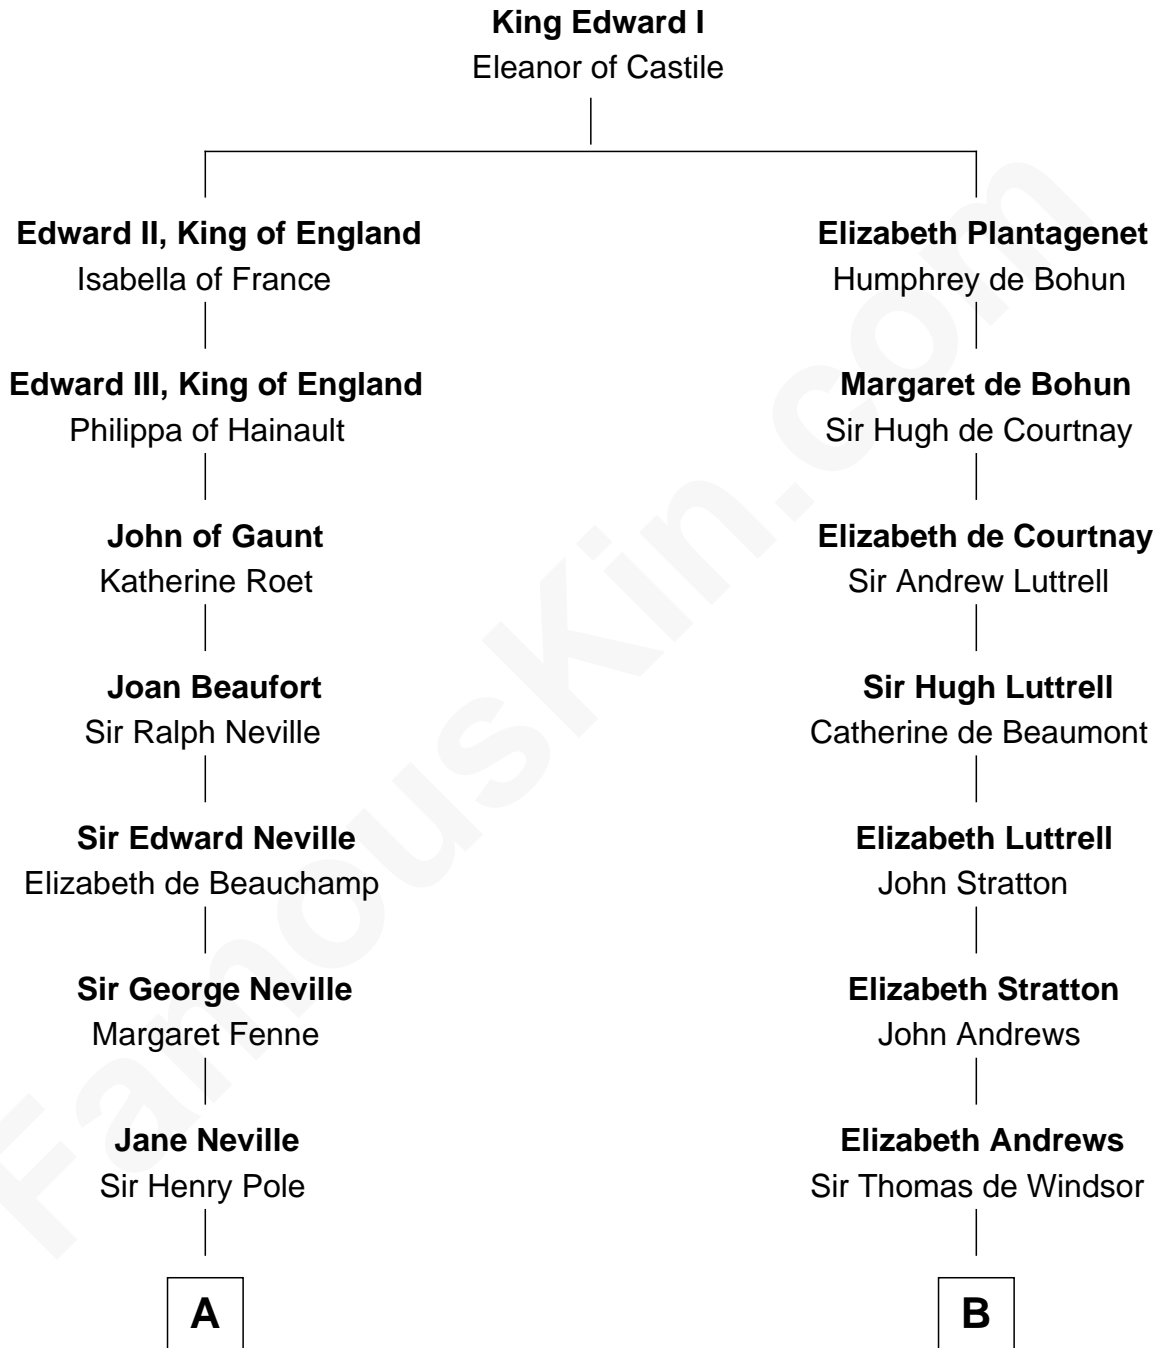

FamousKin.com Relationship Chart of

Prince Harry
Duke of Sussex

17th cousin 4 times removed of

Benjamin Harrison
23rd U.S. President

C

—
Charles Robert Spencer

Margaret Baring

—
Albert Edward John Spencer

Cynthia Elinor Beatrix Hamilton

—
Edward John Spencer

Frances Ruth Burke Roche

—
Princess Diana Frances Spencer

Charles III, King of the United Kingdom

—
Prince Harry

Duke of Sussex