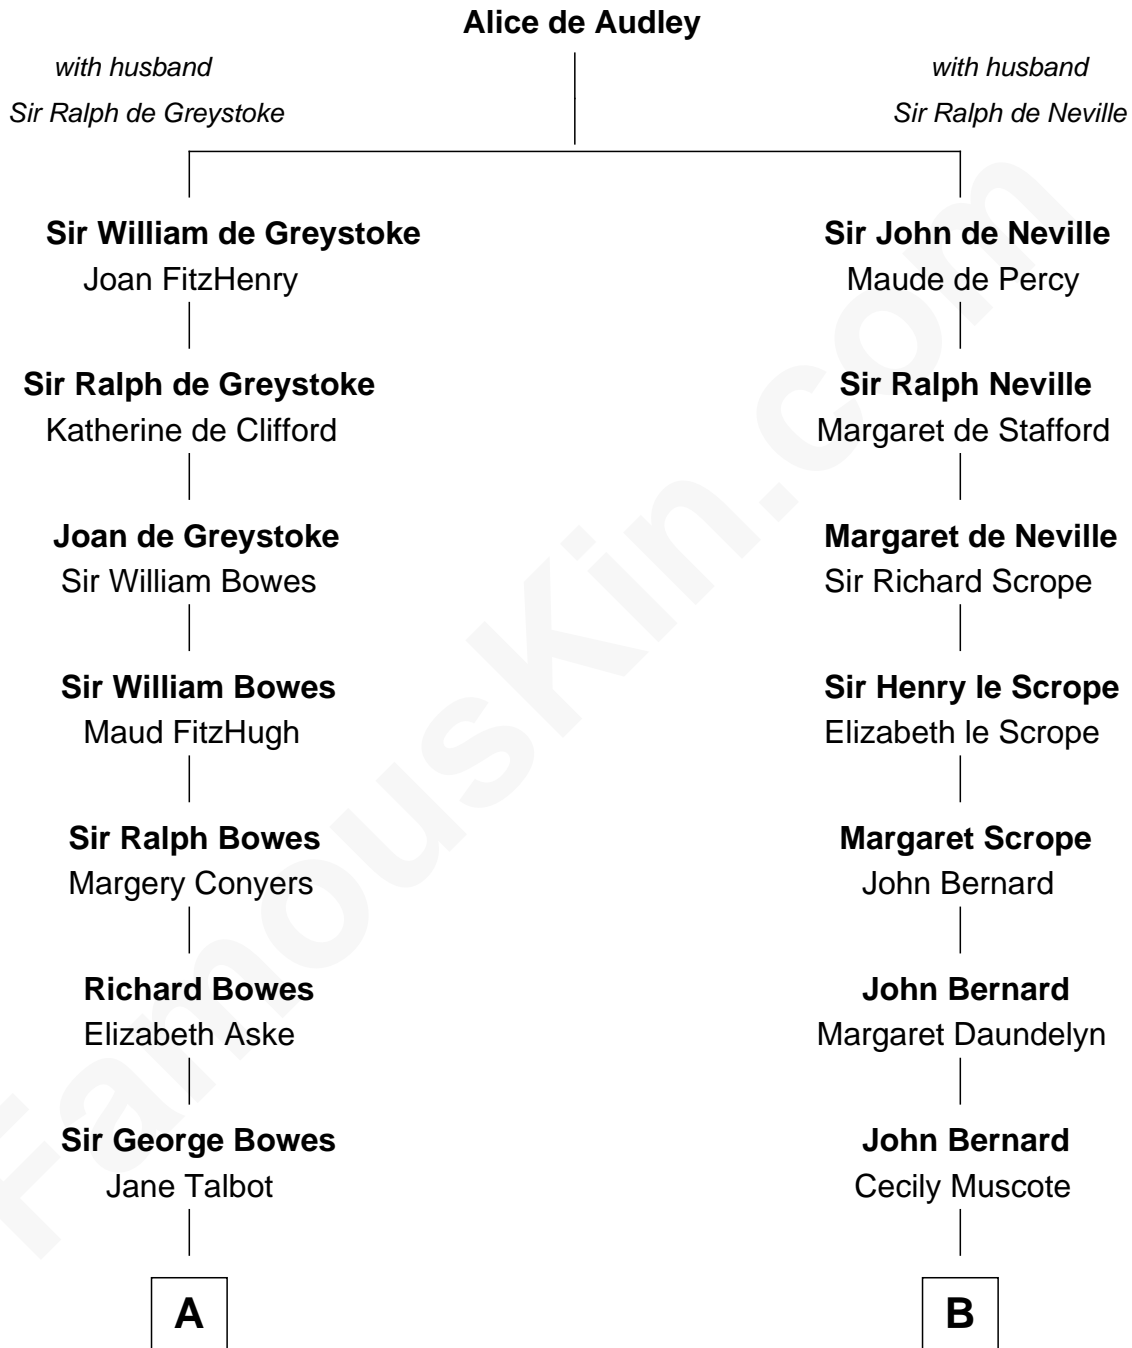

## Relationship Chart of

### Prince Harry

*Duke of Sussex*

16th cousin 3 times removed of

**Benjamin Harrison**  
*23rd U.S. President*

C

Elizabeth II, Queen of the United Kingdom

Prince Philip of Edinburgh

Charles III, King of the United Kingdom