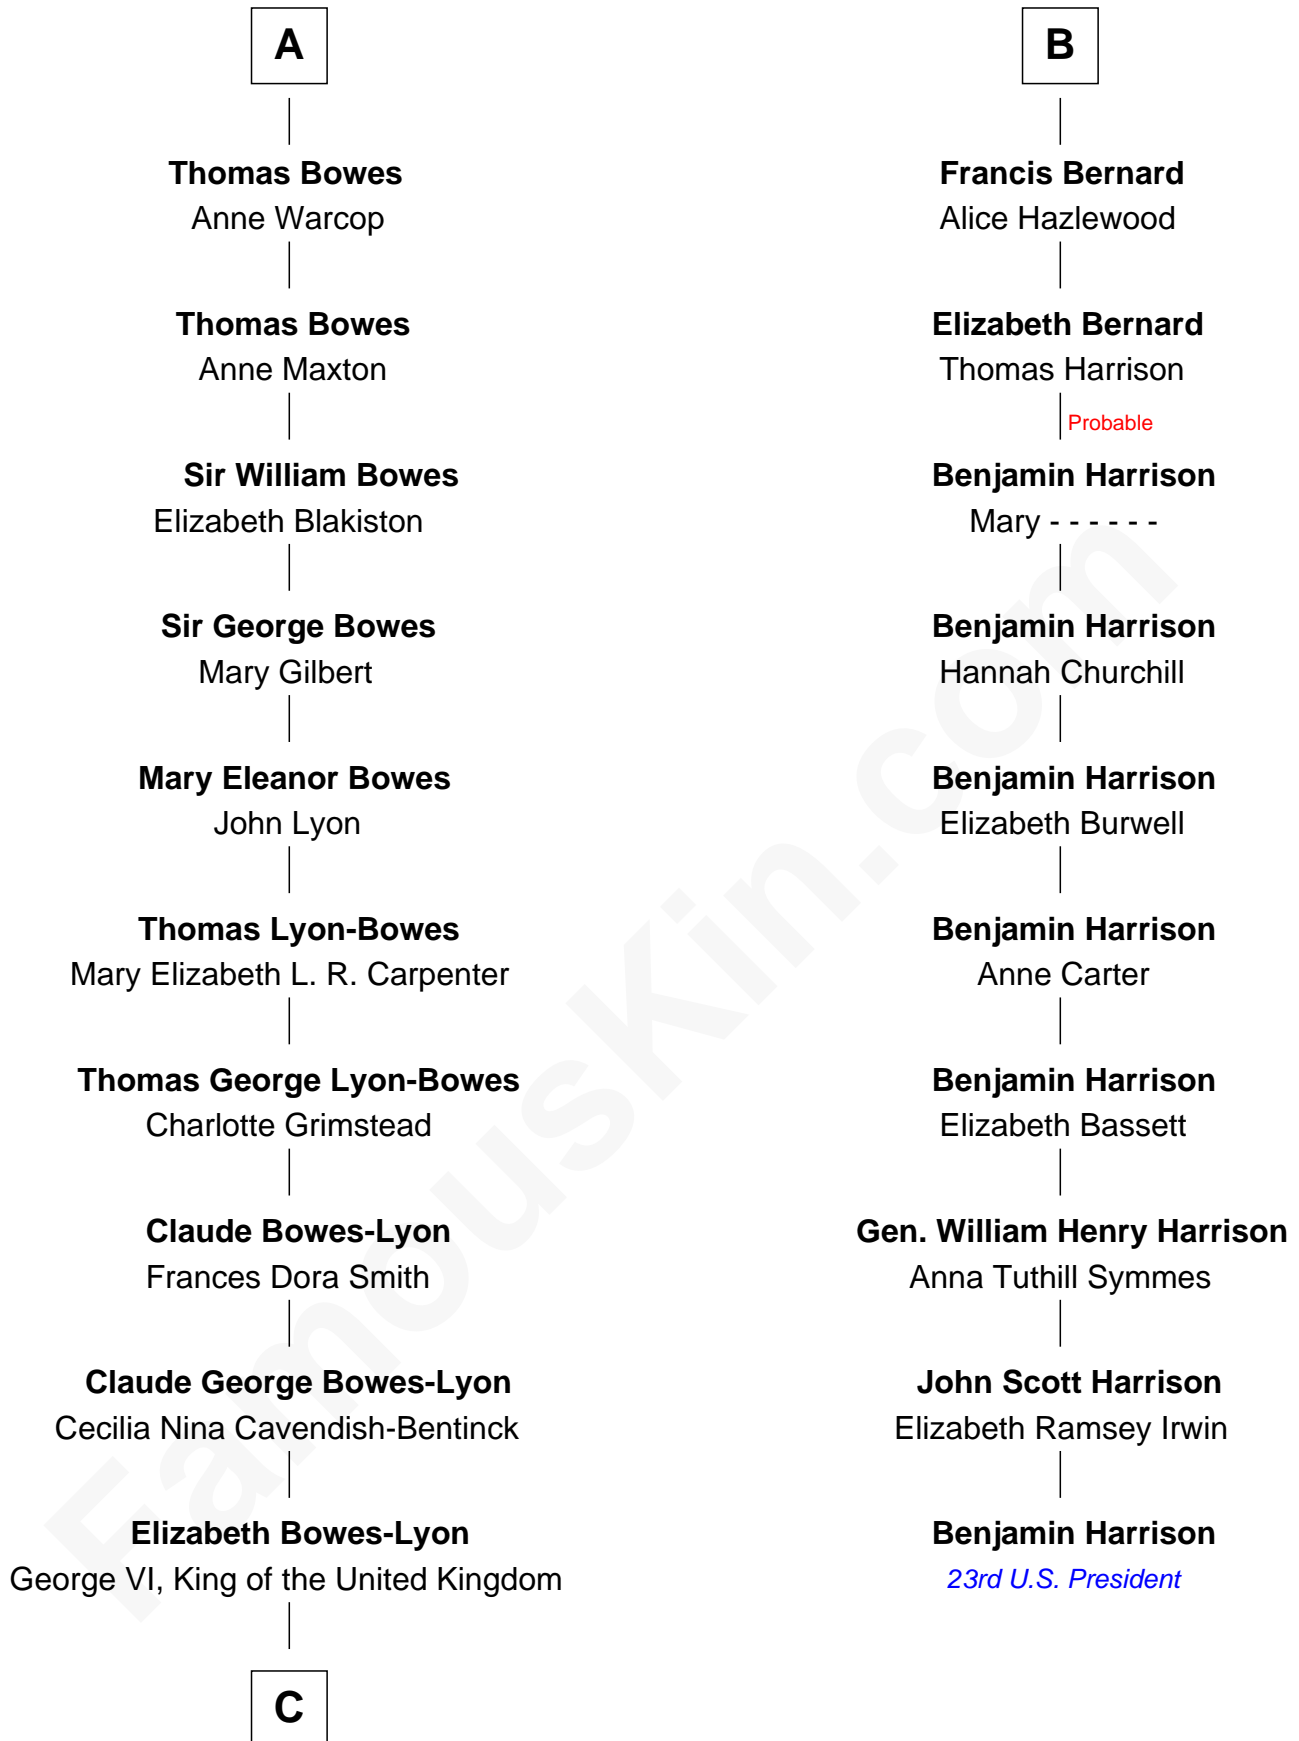

## Relationship Chart of

### Prince Harry

*Duke of Sussex*

16th cousin 3 times removed of

**Benjamin Harrison**  
*23rd U.S. President*

C

Elizabeth II, Queen of the United Kingdom

Prince Philip of Edinburgh

Charles III, King of the United Kingdom