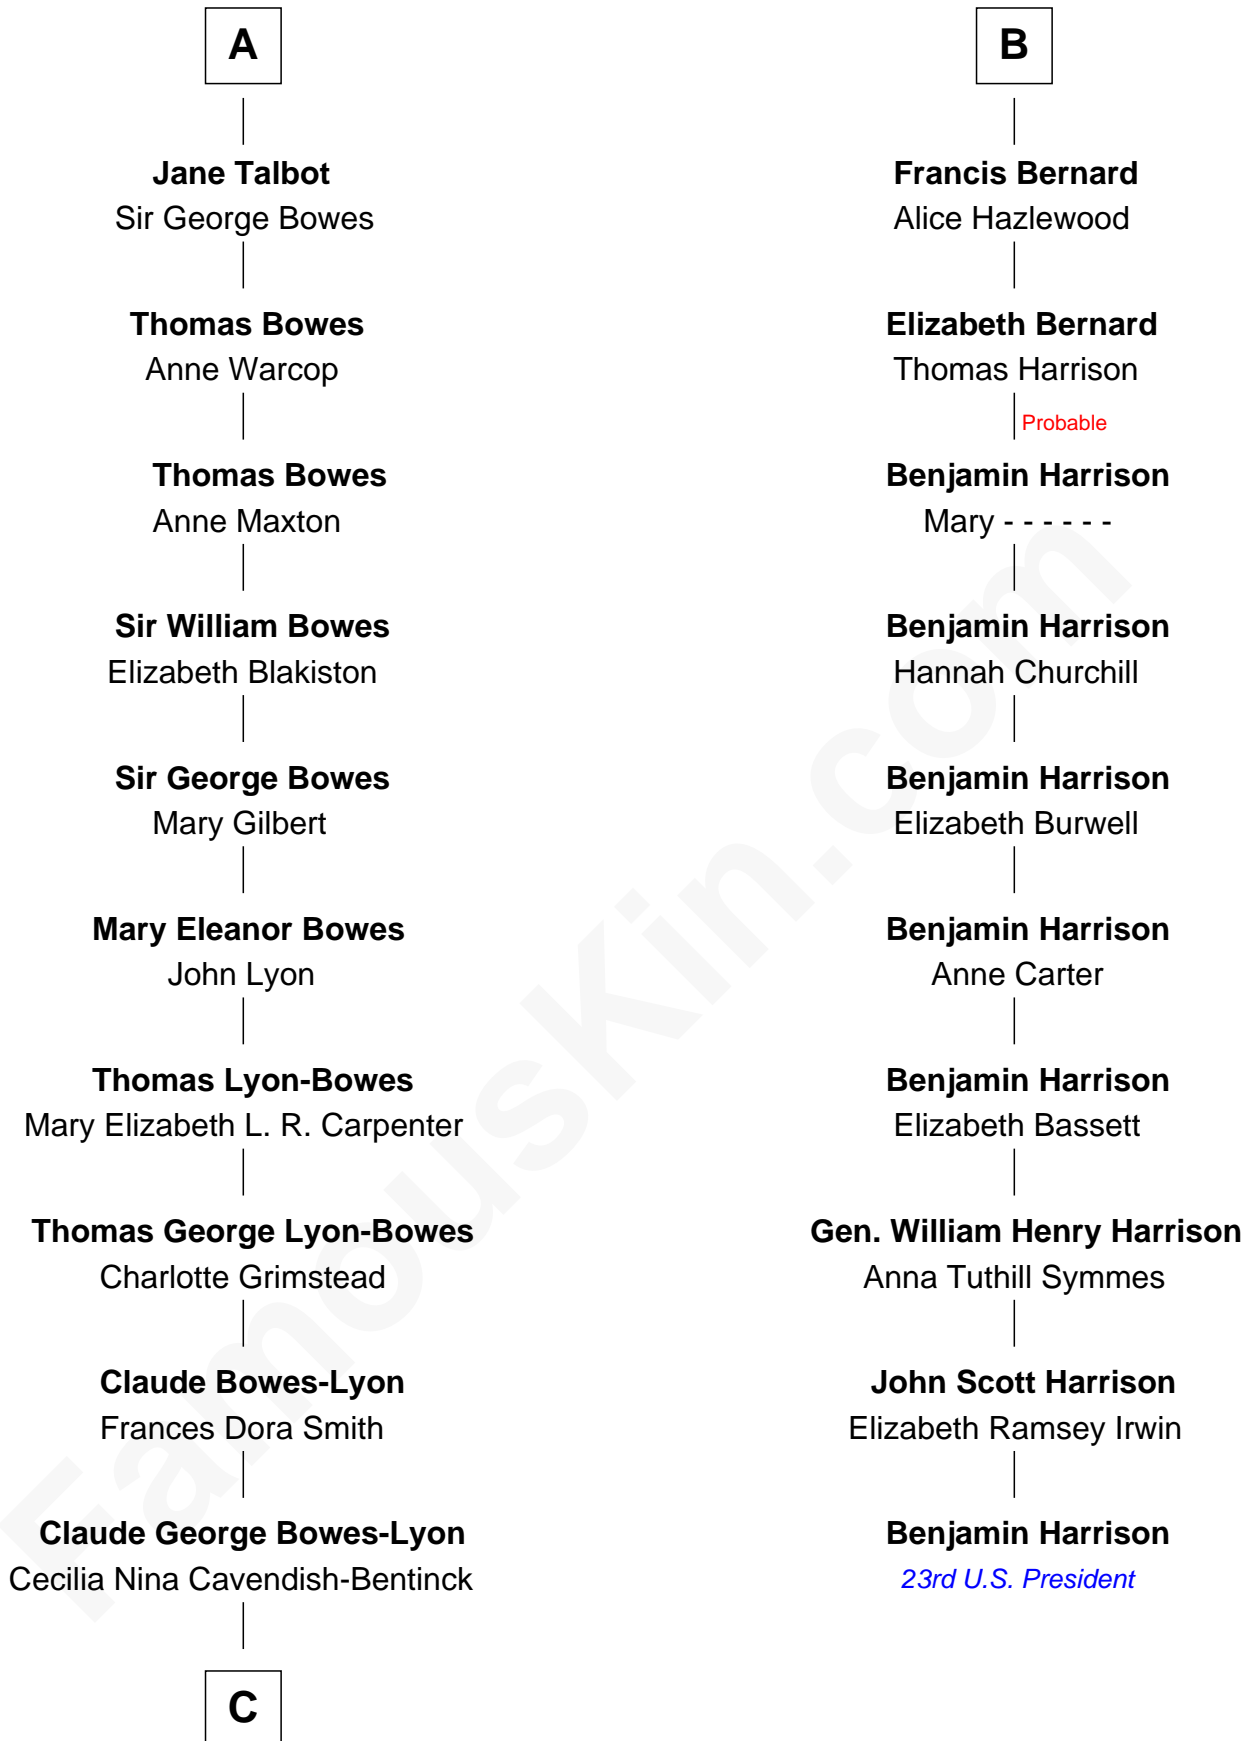

FamousKin.com Relationship Chart of

Prince Harry
Duke of Sussex

16th cousin 4 times removed of

Benjamin Harrison
23rd U.S. President

Sir William de Ros
Margery de Badlesmere

C

Elizabeth Bowes-Lyon

George VI, King of the United Kingdom

Elizabeth II, Queen of the United Kingdom

Prince Philip of Edinburgh

Charles III, King of the United Kingdom

Princess Diana Frances Spencer

Prince Harry

Duke of Sussex

FamousKin.com