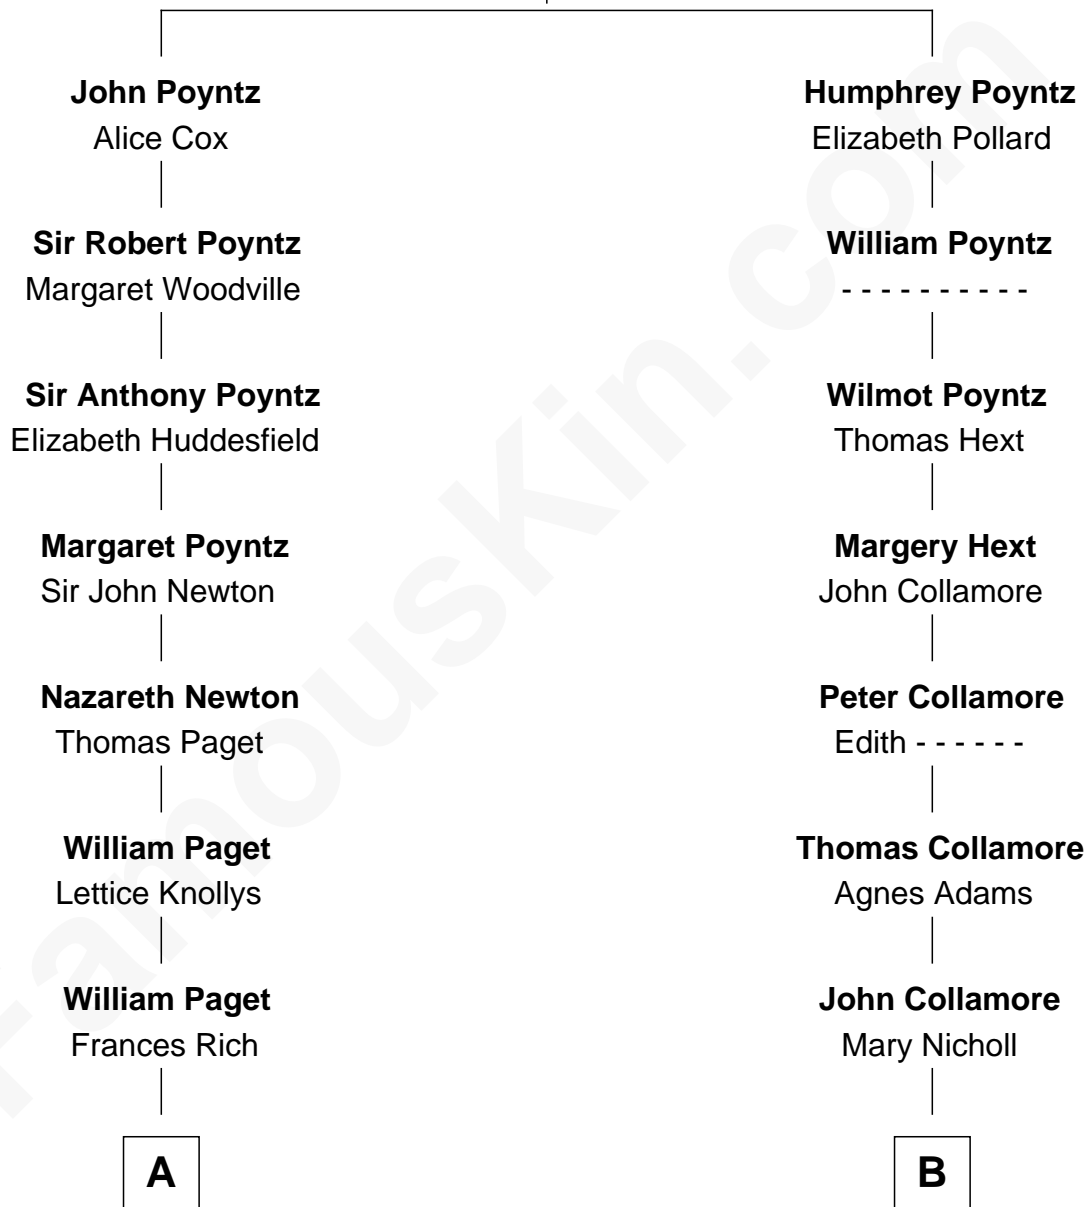

# FamousKin.com Relationship Chart of

**Prince Harry**  
*Duke of Sussex*

13th cousin 5 times removed of

**Benjamin Harrison**  
*23rd U.S. President*

**Sir Nicholas Poyntz**  
Elizabeth Mill

**C**

**Princess Diana Frances Spencer**  
Charles III, King of the United Kingdom

**Prince Harry**  
*Duke of Sussex*

FamousKin.com