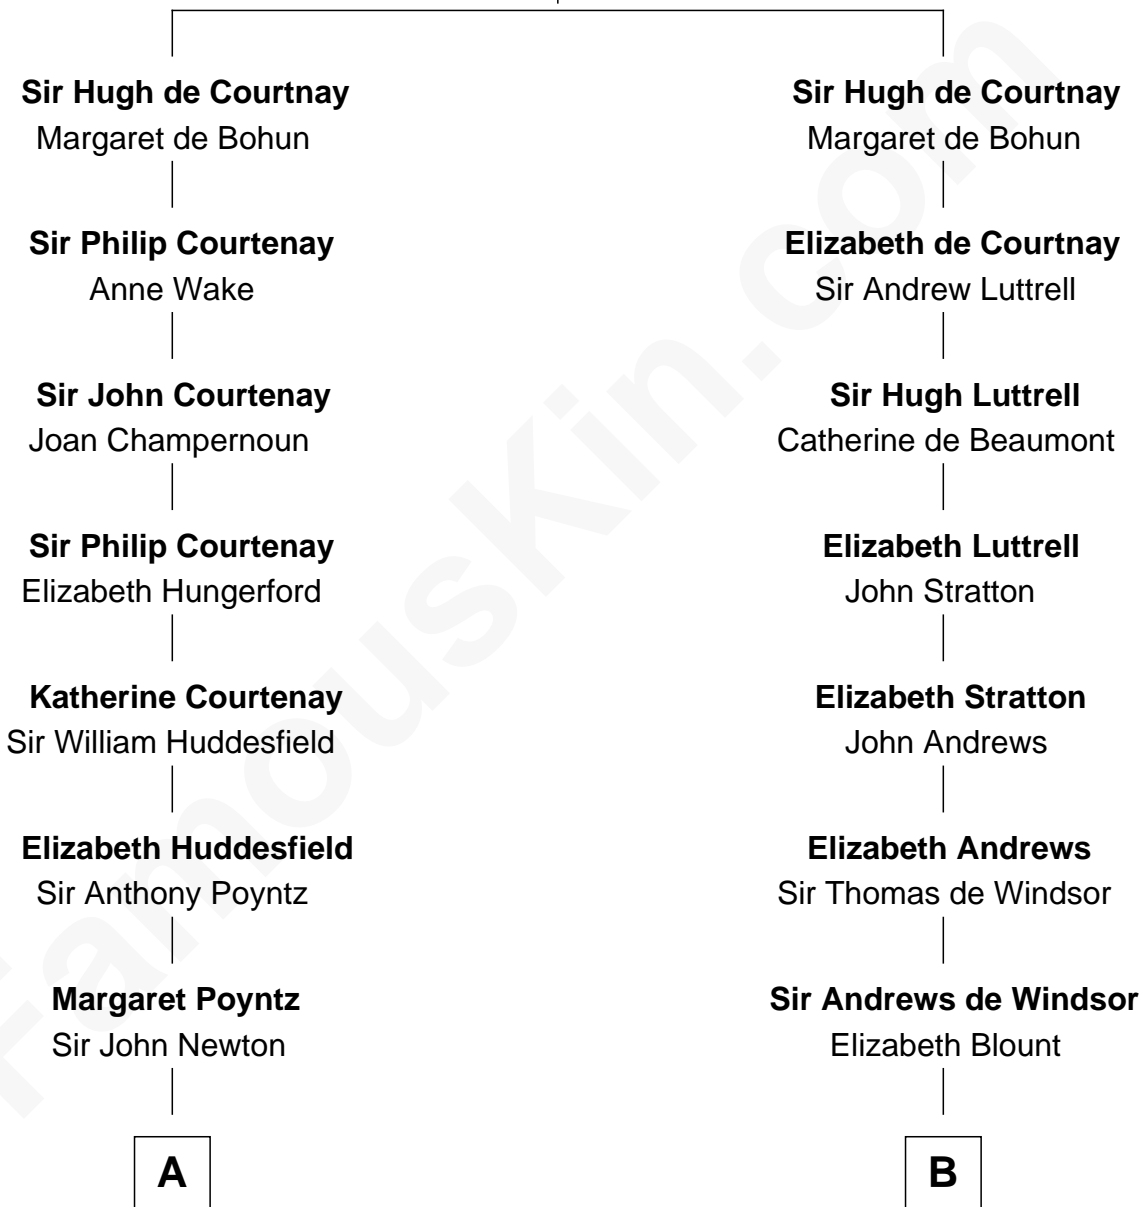

FamousKin.com
Relationship Chart of
Prince Harry
Duke of Sussex

16th cousin 5 times removed of
Benjamin Harrison
23rd U.S. President

Sir Hugh de Courtenay
 Agnes de St. John

C

Rosalind Cecilia Caroline Bingham

James Albert Edward Hamilton

Cynthia Elinor Beatrix Hamilton

Albert Edward John Spencer

Edward John Spencer

Frances Ruth Burke Roche

Princess Diana Frances Spencer

Charles III, King of the United Kingdom

Prince Harry