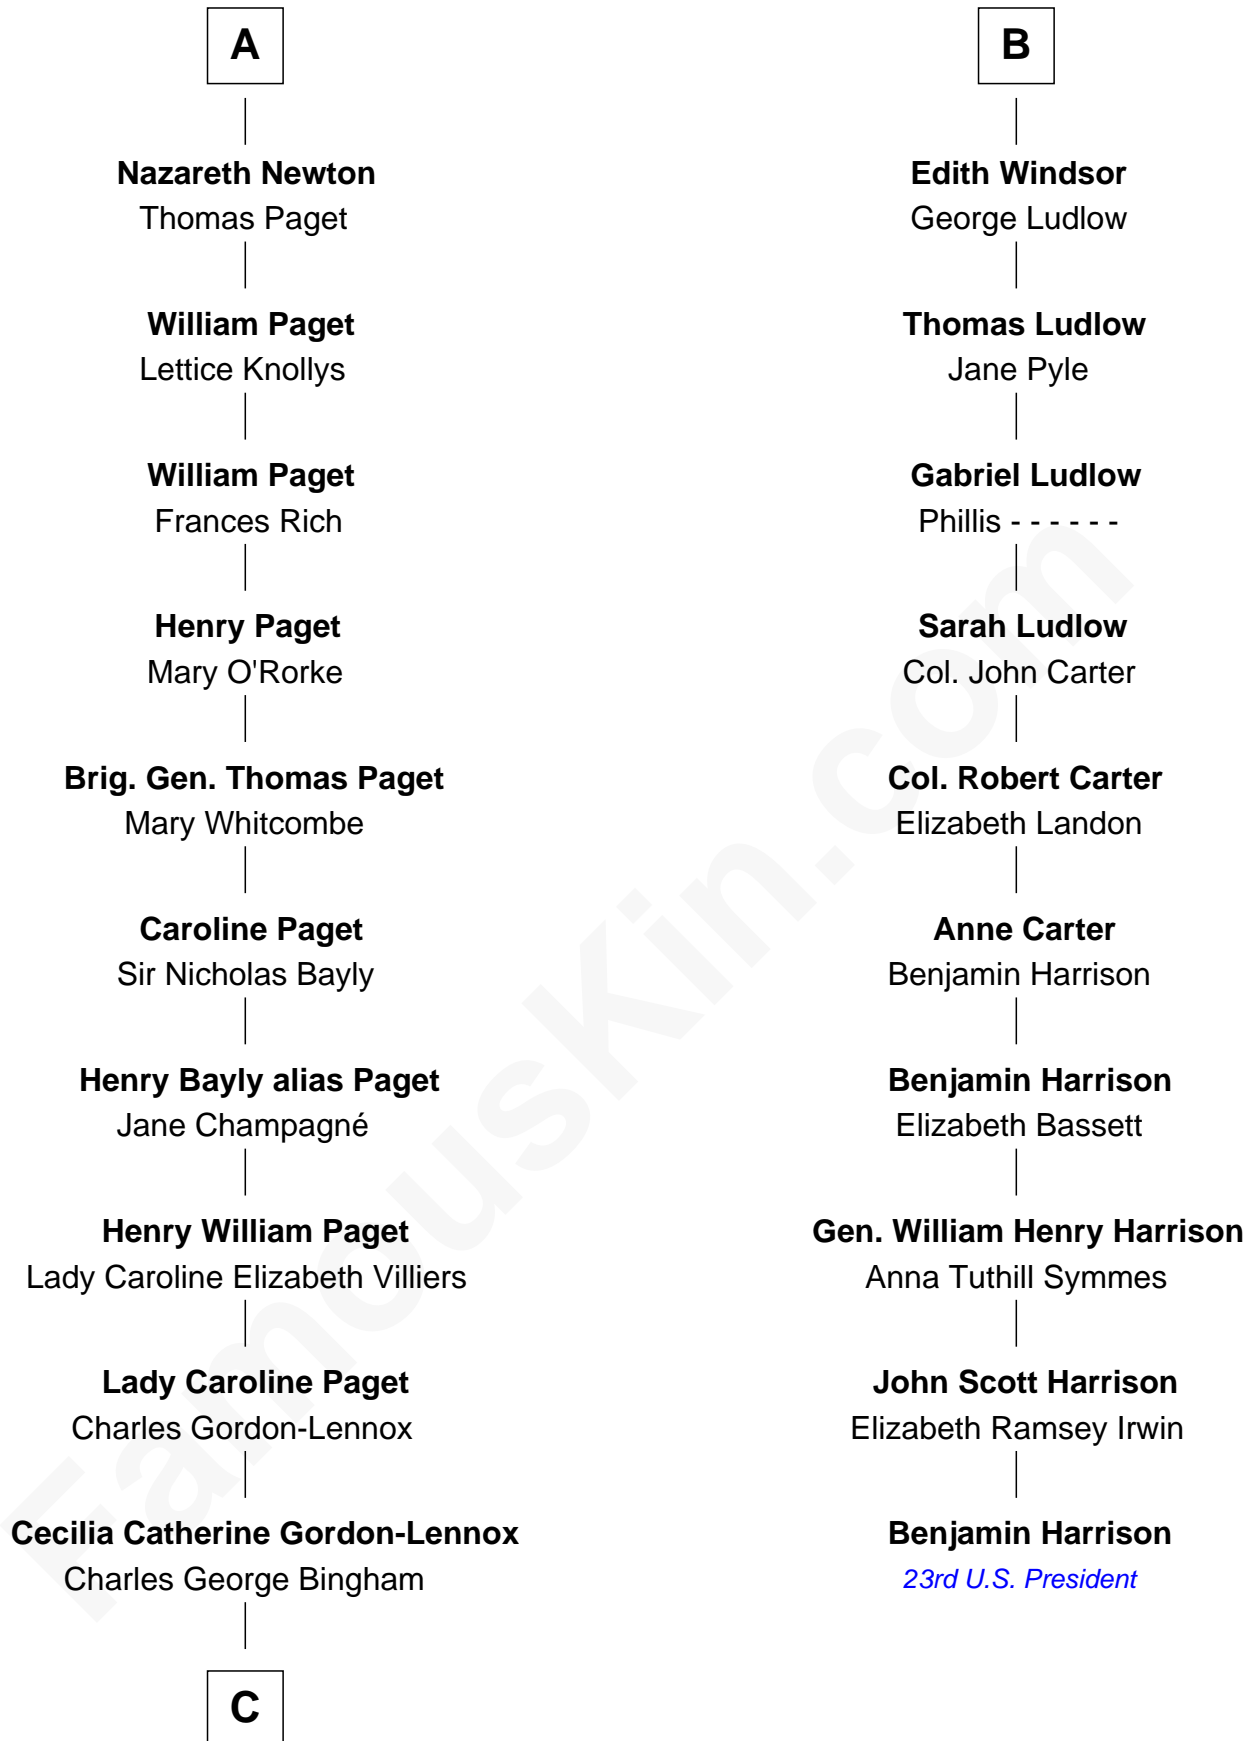

FamousKin.com
Relationship Chart of
Prince Harry
Duke of Sussex

16th cousin 5 times removed of
Benjamin Harrison
23rd U.S. President

Sir Hugh de Courtenay
 Agnes de St. John

C

Rosalind Cecilia Caroline Bingham

James Albert Edward Hamilton

Cynthia Elinor Beatrix Hamilton

Albert Edward John Spencer

Edward John Spencer

Frances Ruth Burke Roche

Princess Diana Frances Spencer

Charles III, King of the United Kingdom

Prince Harry