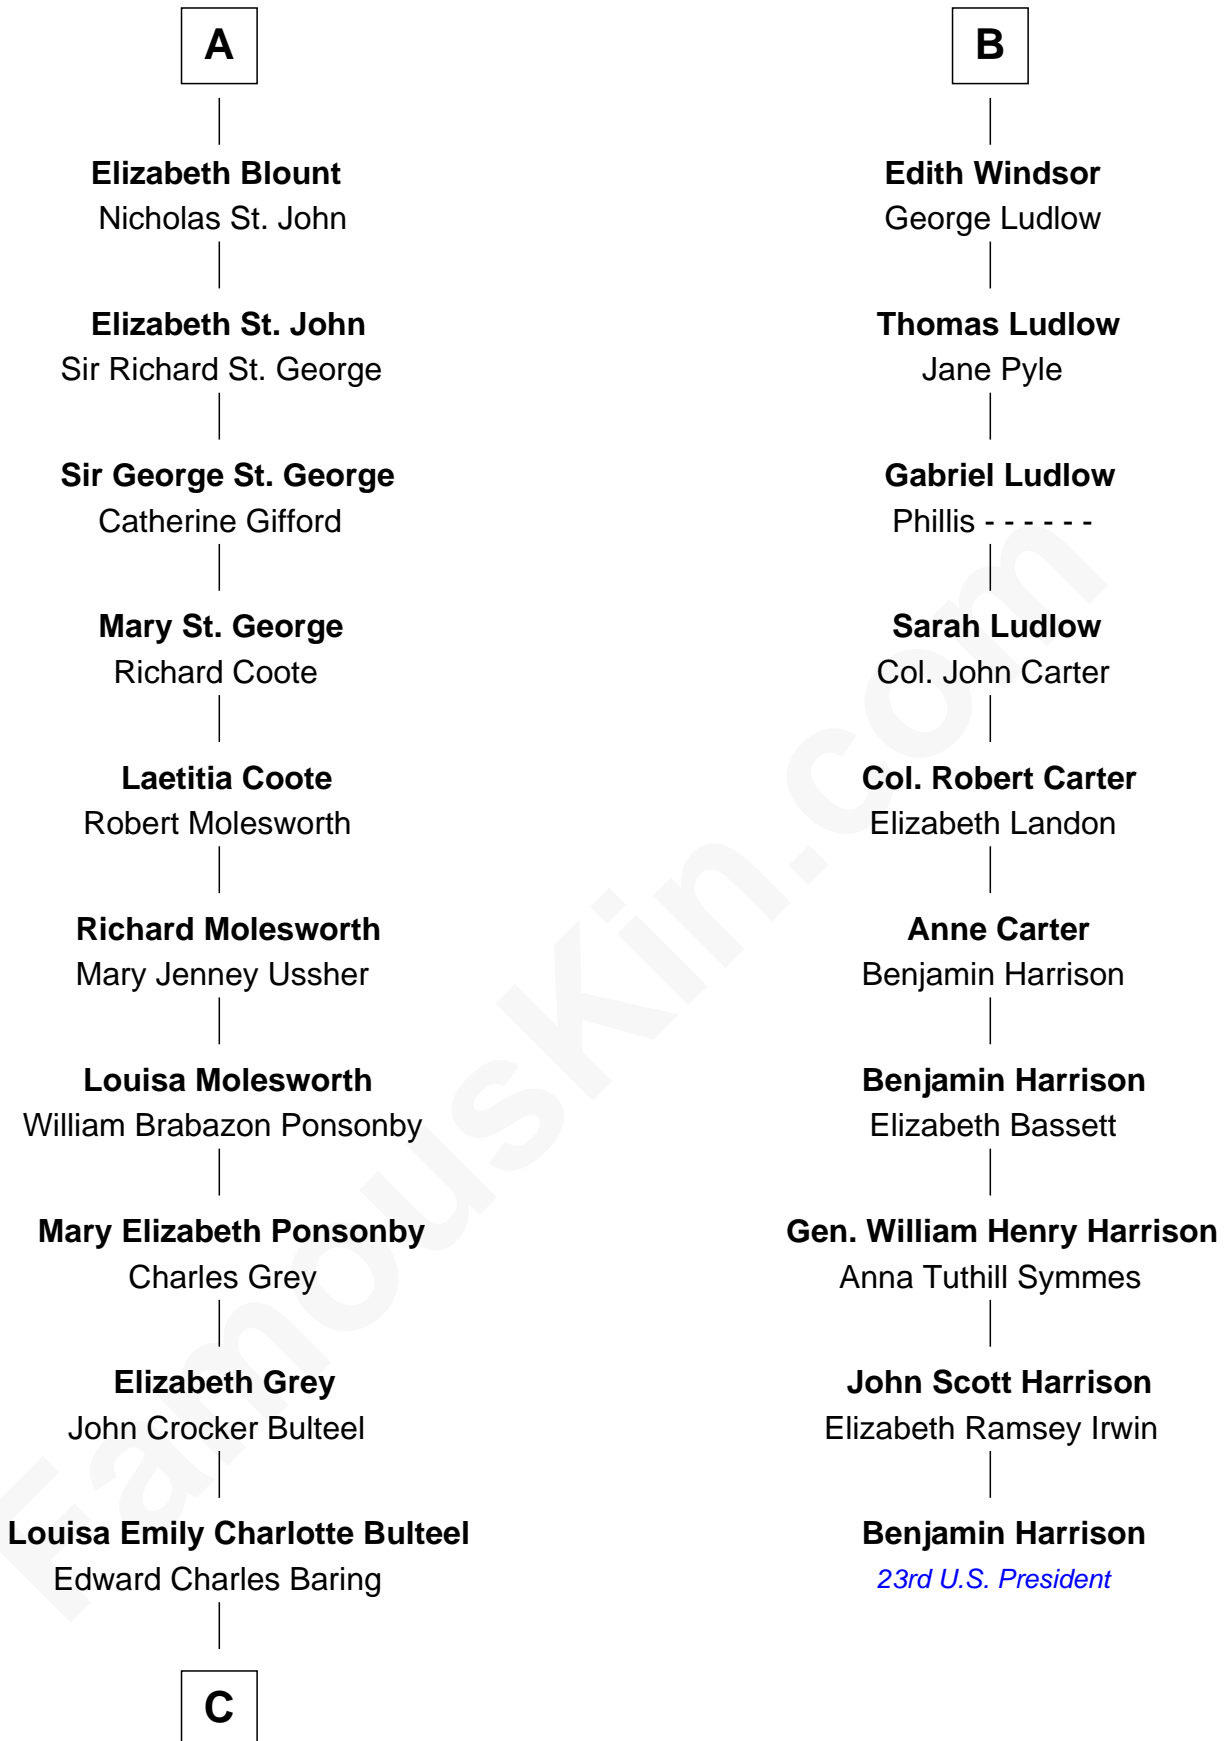

FamousKin.com
Relationship Chart of
Prince Harry
Duke of Sussex

16th cousin 5 times removed of
Benjamin Harrison
23rd U.S. President

Sir Thomas de Swynnerton

C

Margaret Baring
Charles Robert Spencer

Albert Edward John Spencer
Cynthia Elinor Beatrix Hamilton

Edward John Spencer
Frances Ruth Burke Roche

Princess Diana Frances Spencer
Charles III, King of the United Kingdom

Prince Harry
Duke of Sussex

FamousKin.com